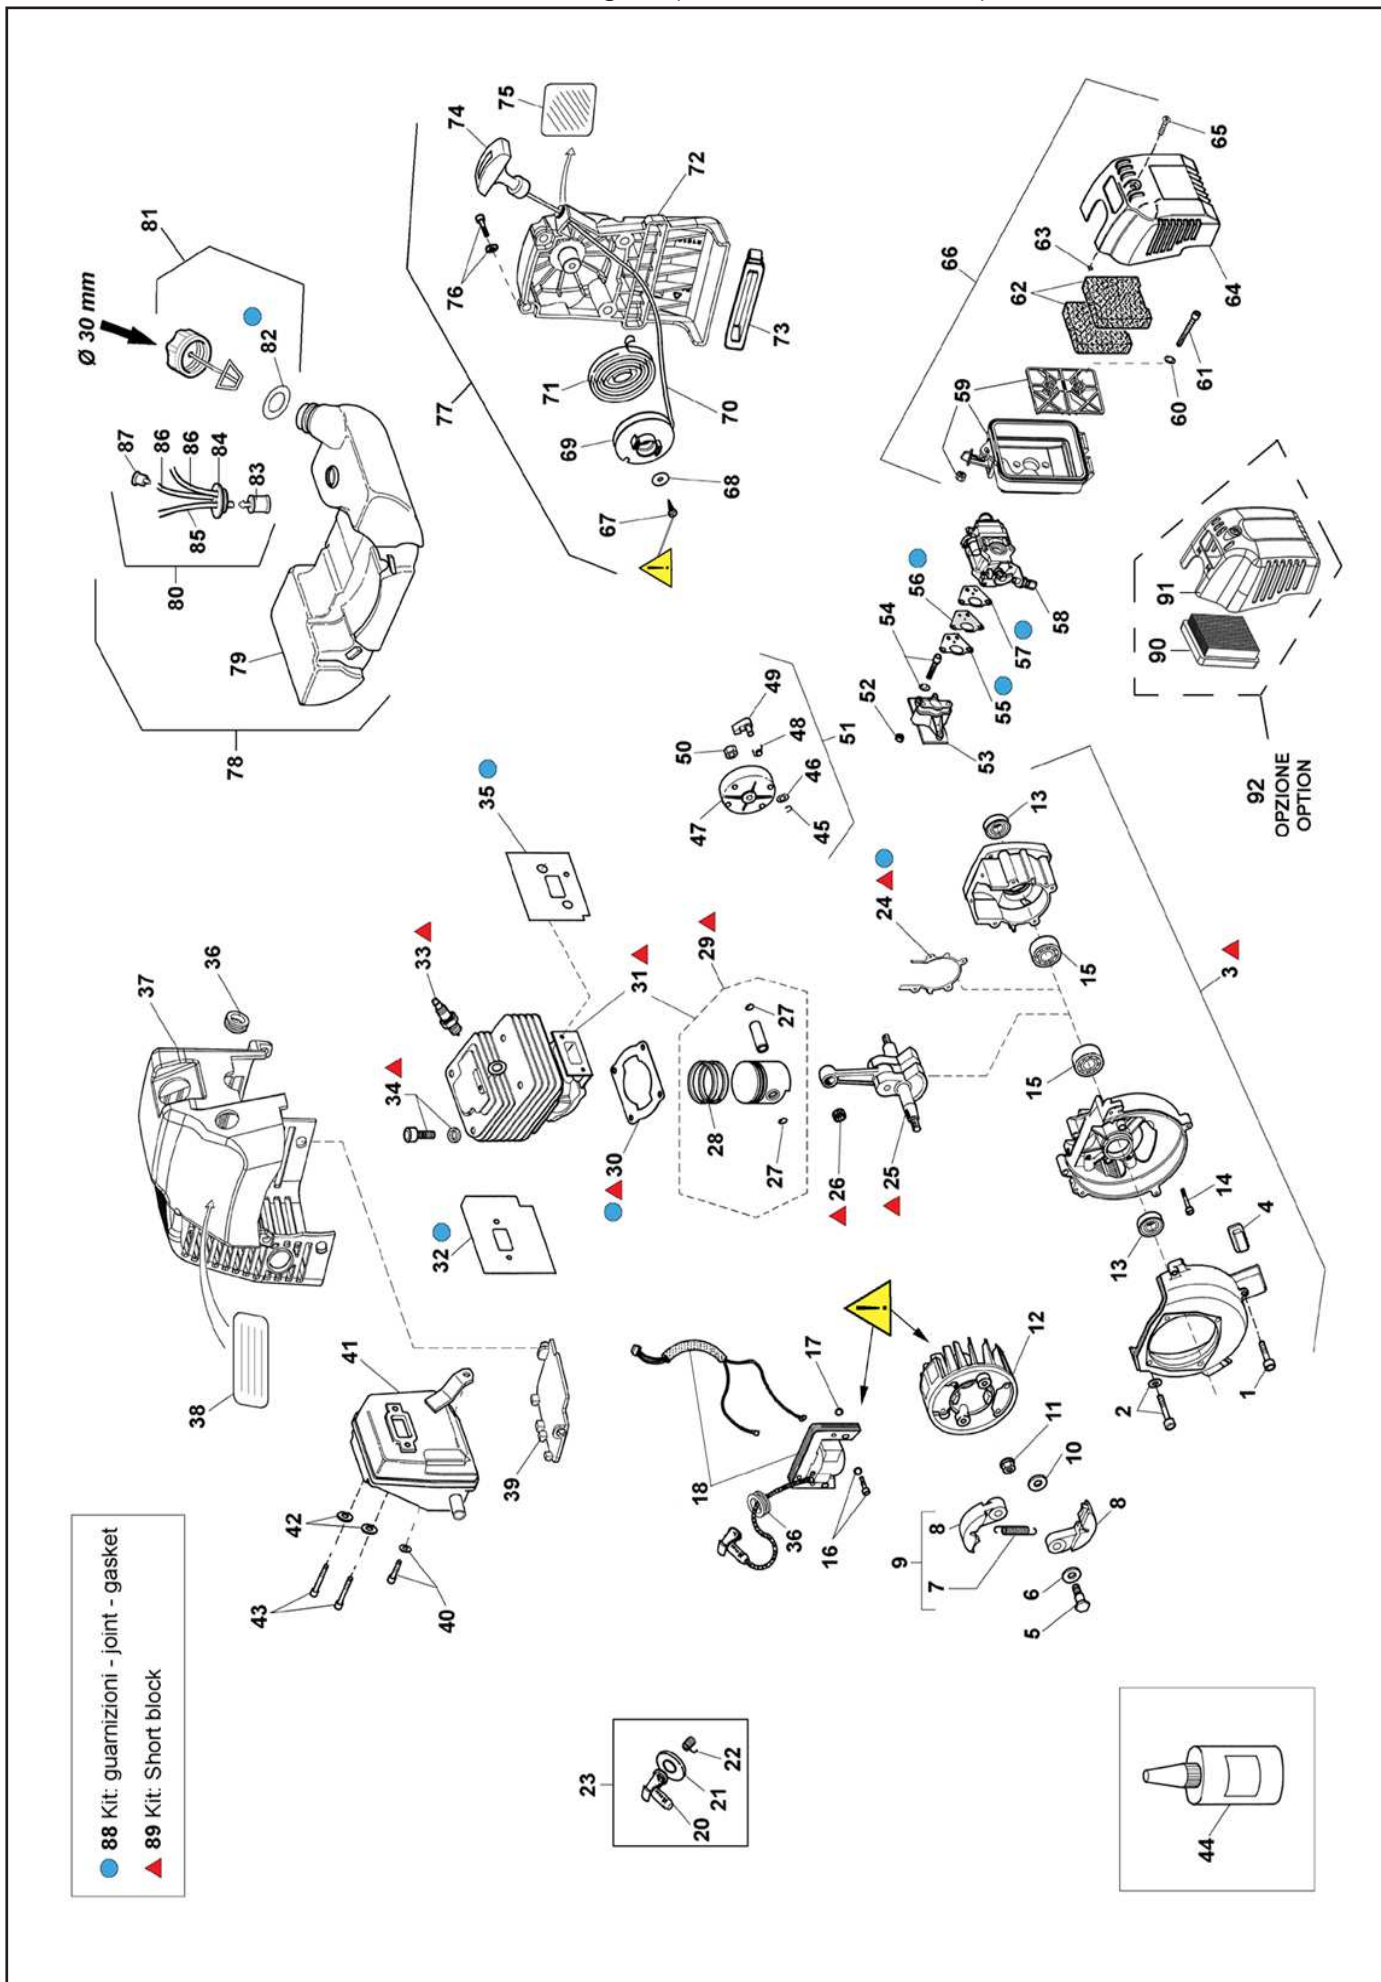

Motore - Moteur - Engine (ACTIVE 4.5 Z - 5.5 Z) - Gr. 3

Motore - Moteur - Engine (ACTIVE 4.5 Z - 5.5 Z) - Gr. 3