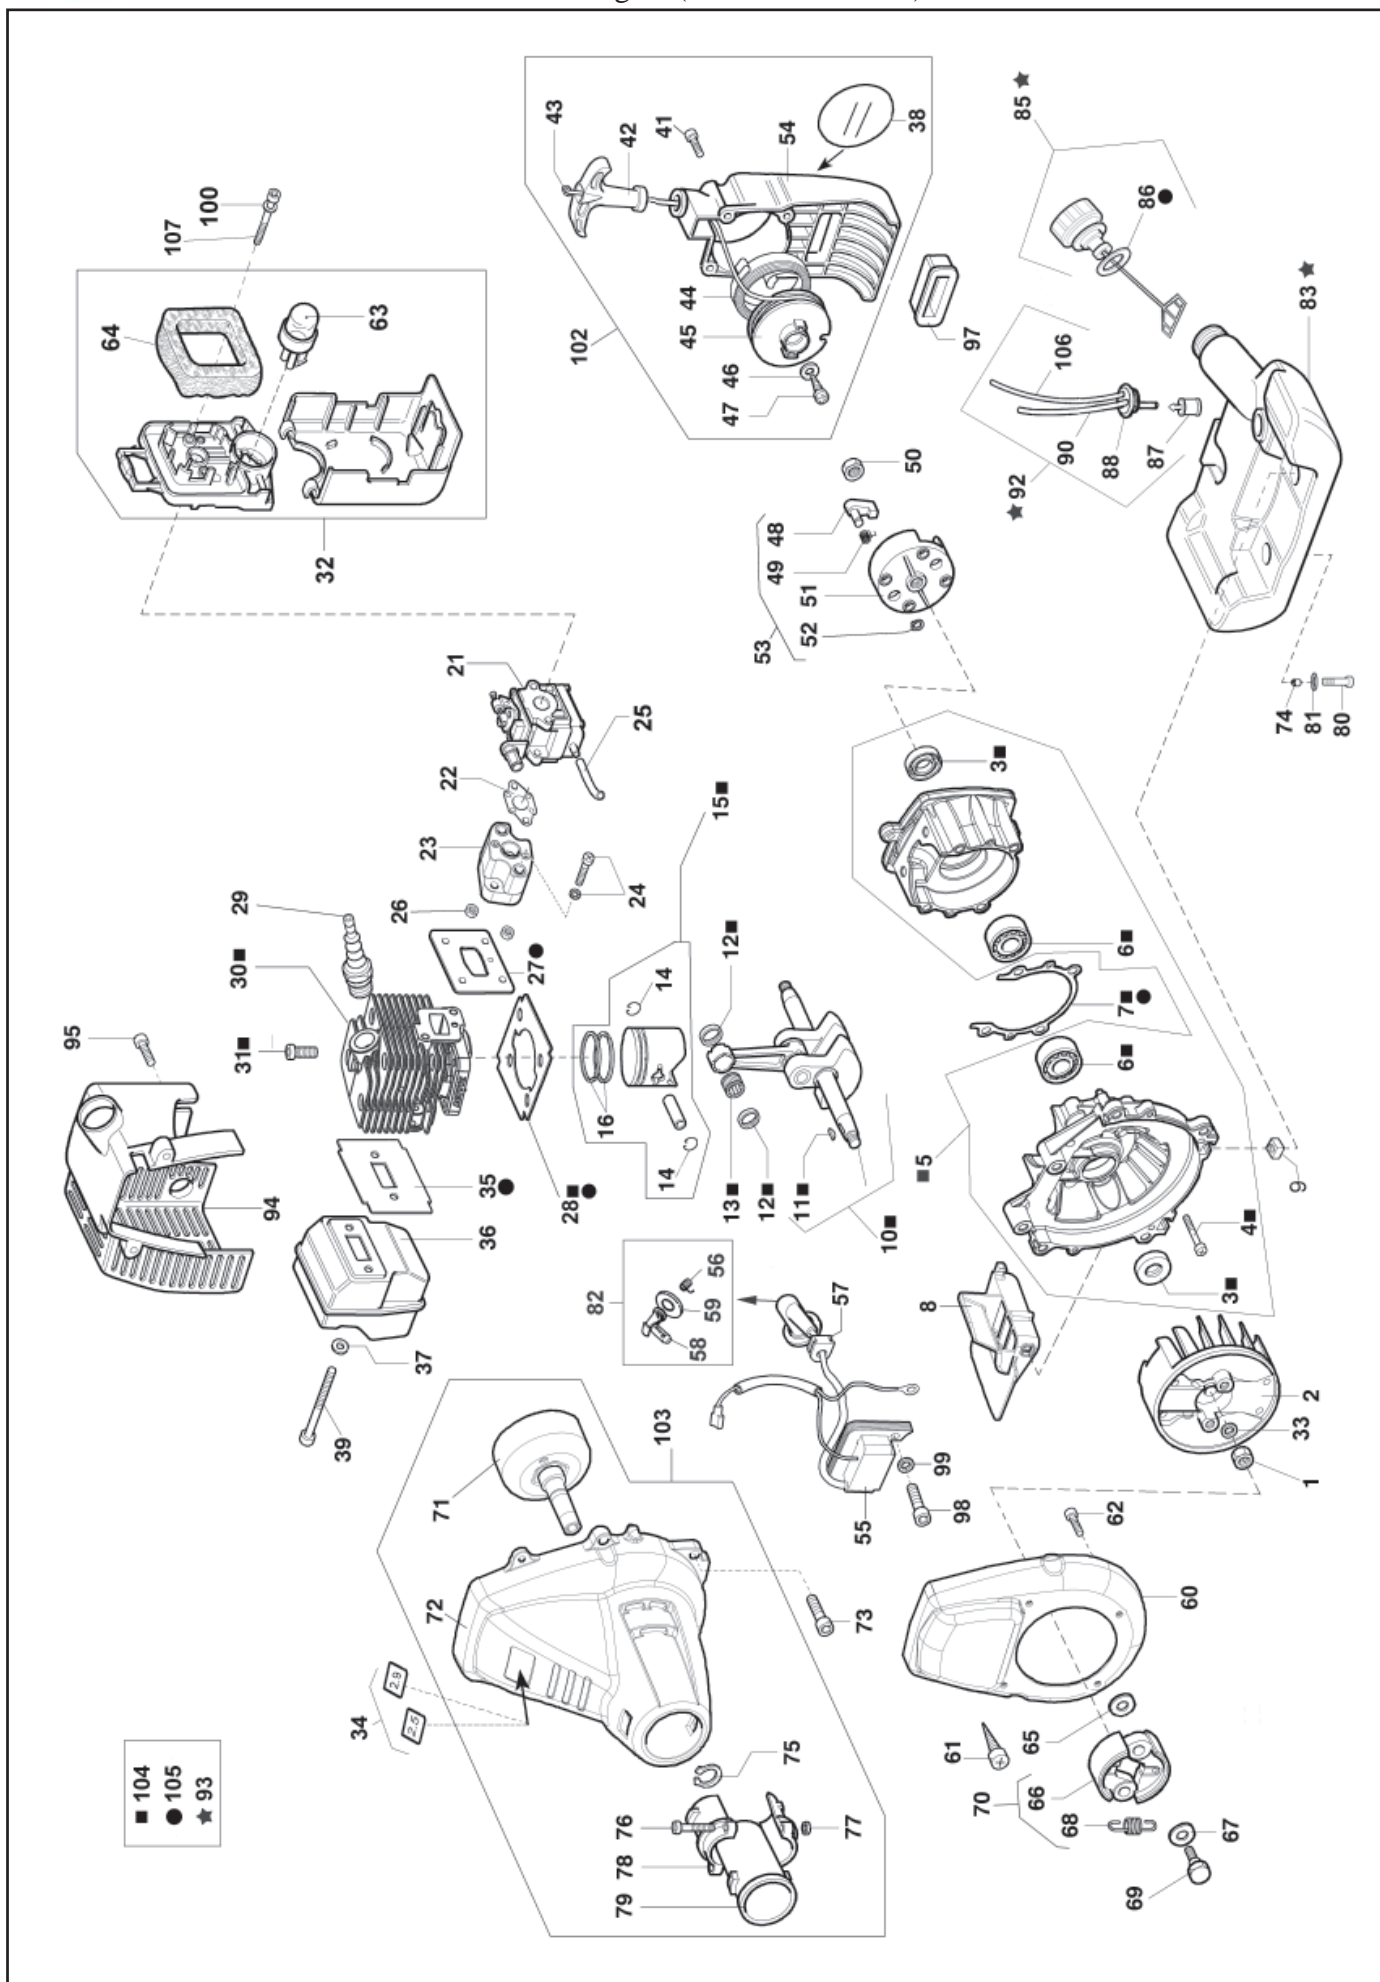

Motore - Moteur - Engine (ACTIVE 2.5 - 2.9) - GR. 41

Motore - Moteur - Engine (ACTIVE 2.5 - 2.9) - GR. 41