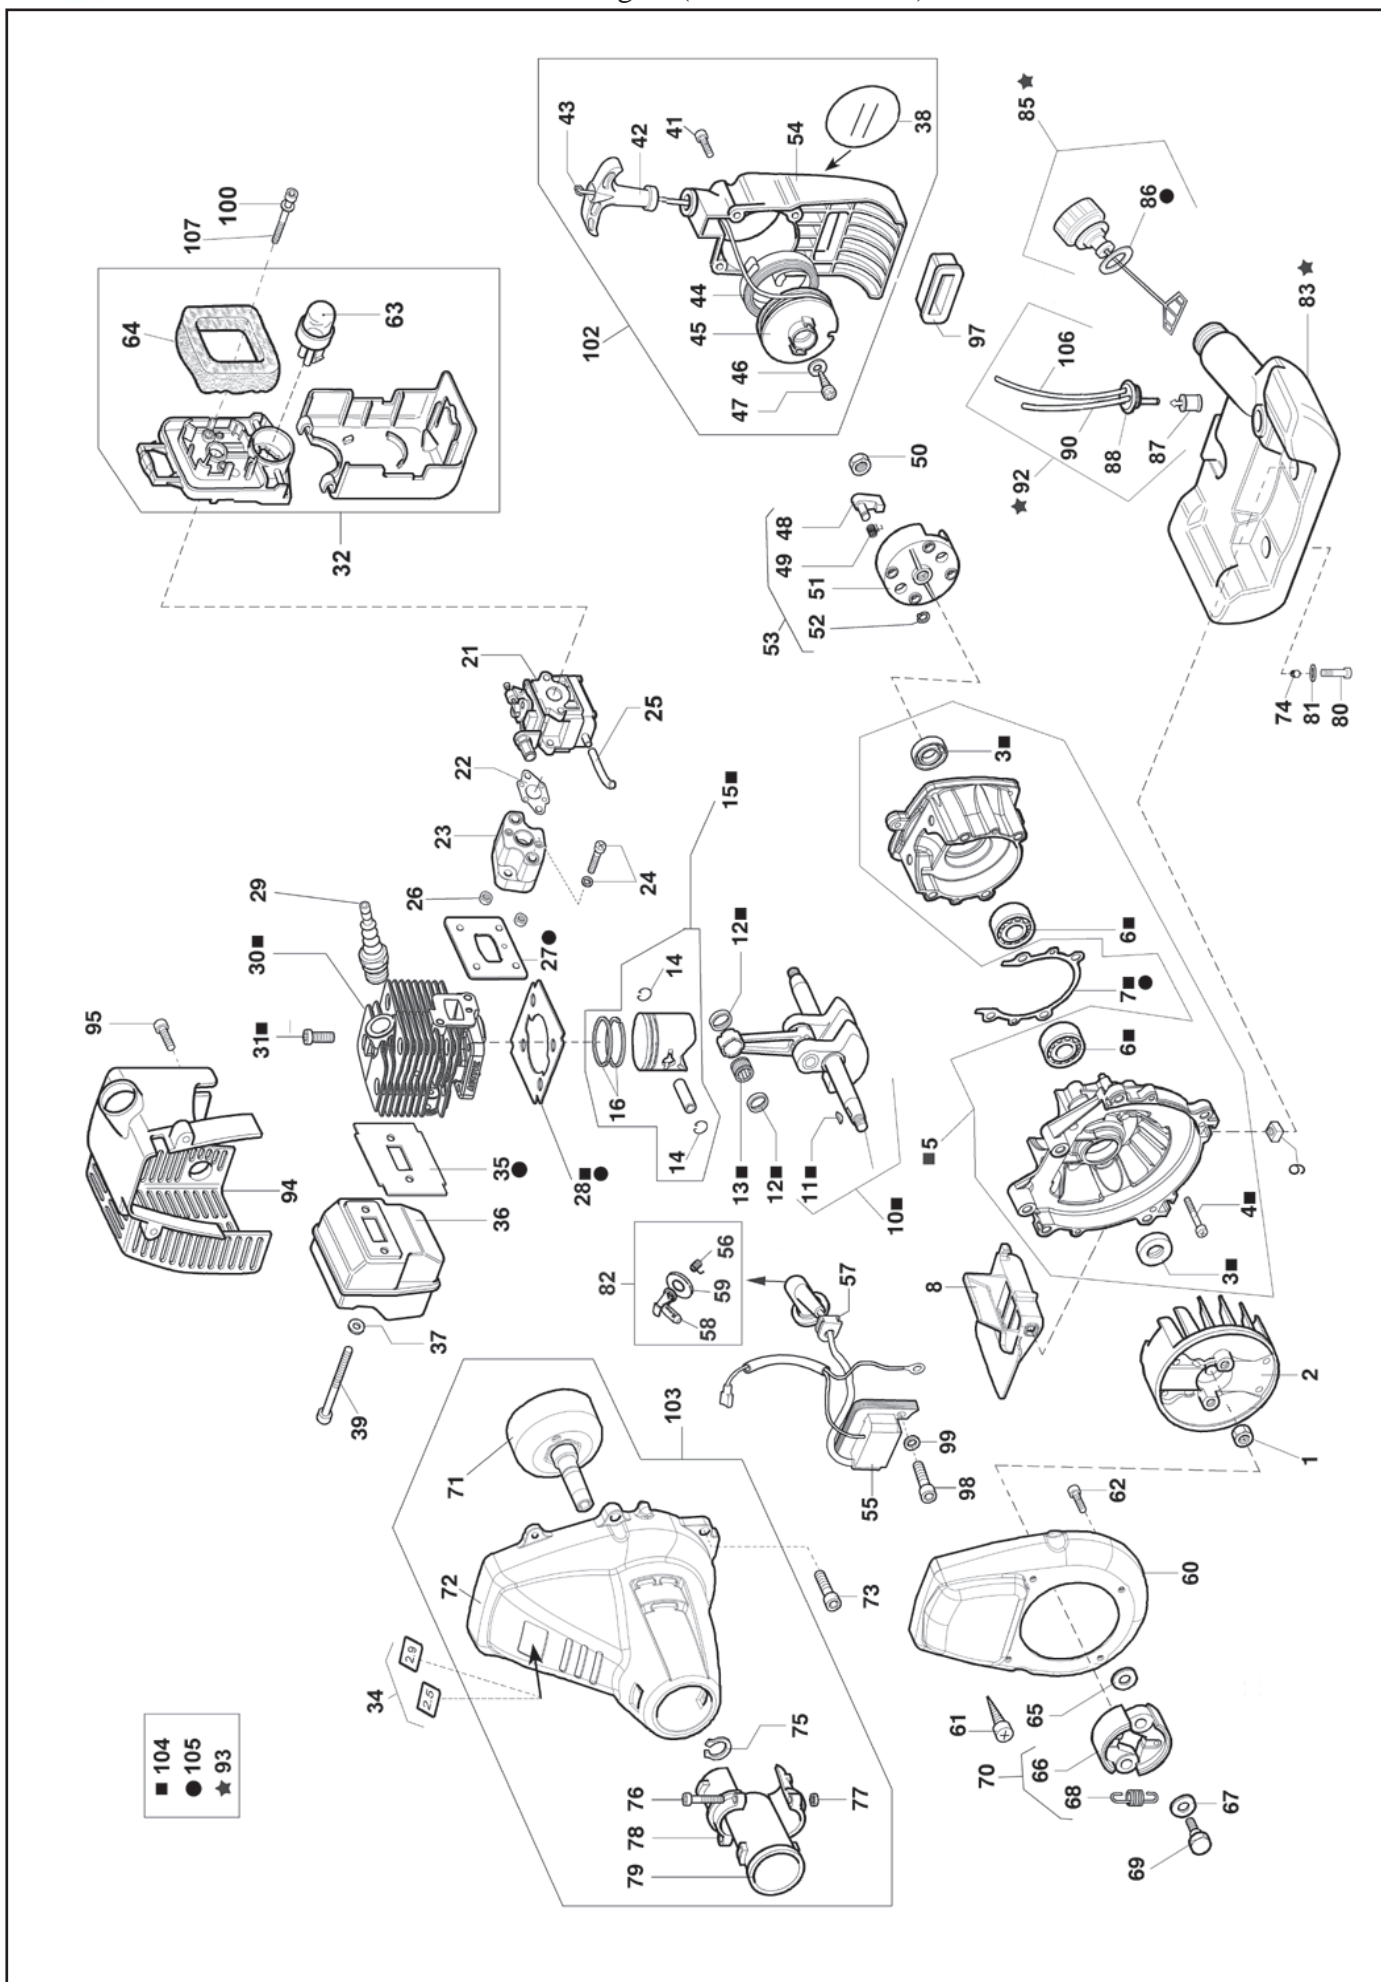

Motore - Moteur - Engine (ACTIVE 2.5 - 2.9) - GR. 41

Motore - Moteur - Engine (ACTIVE 2.5 - 2.9) - GR. 41