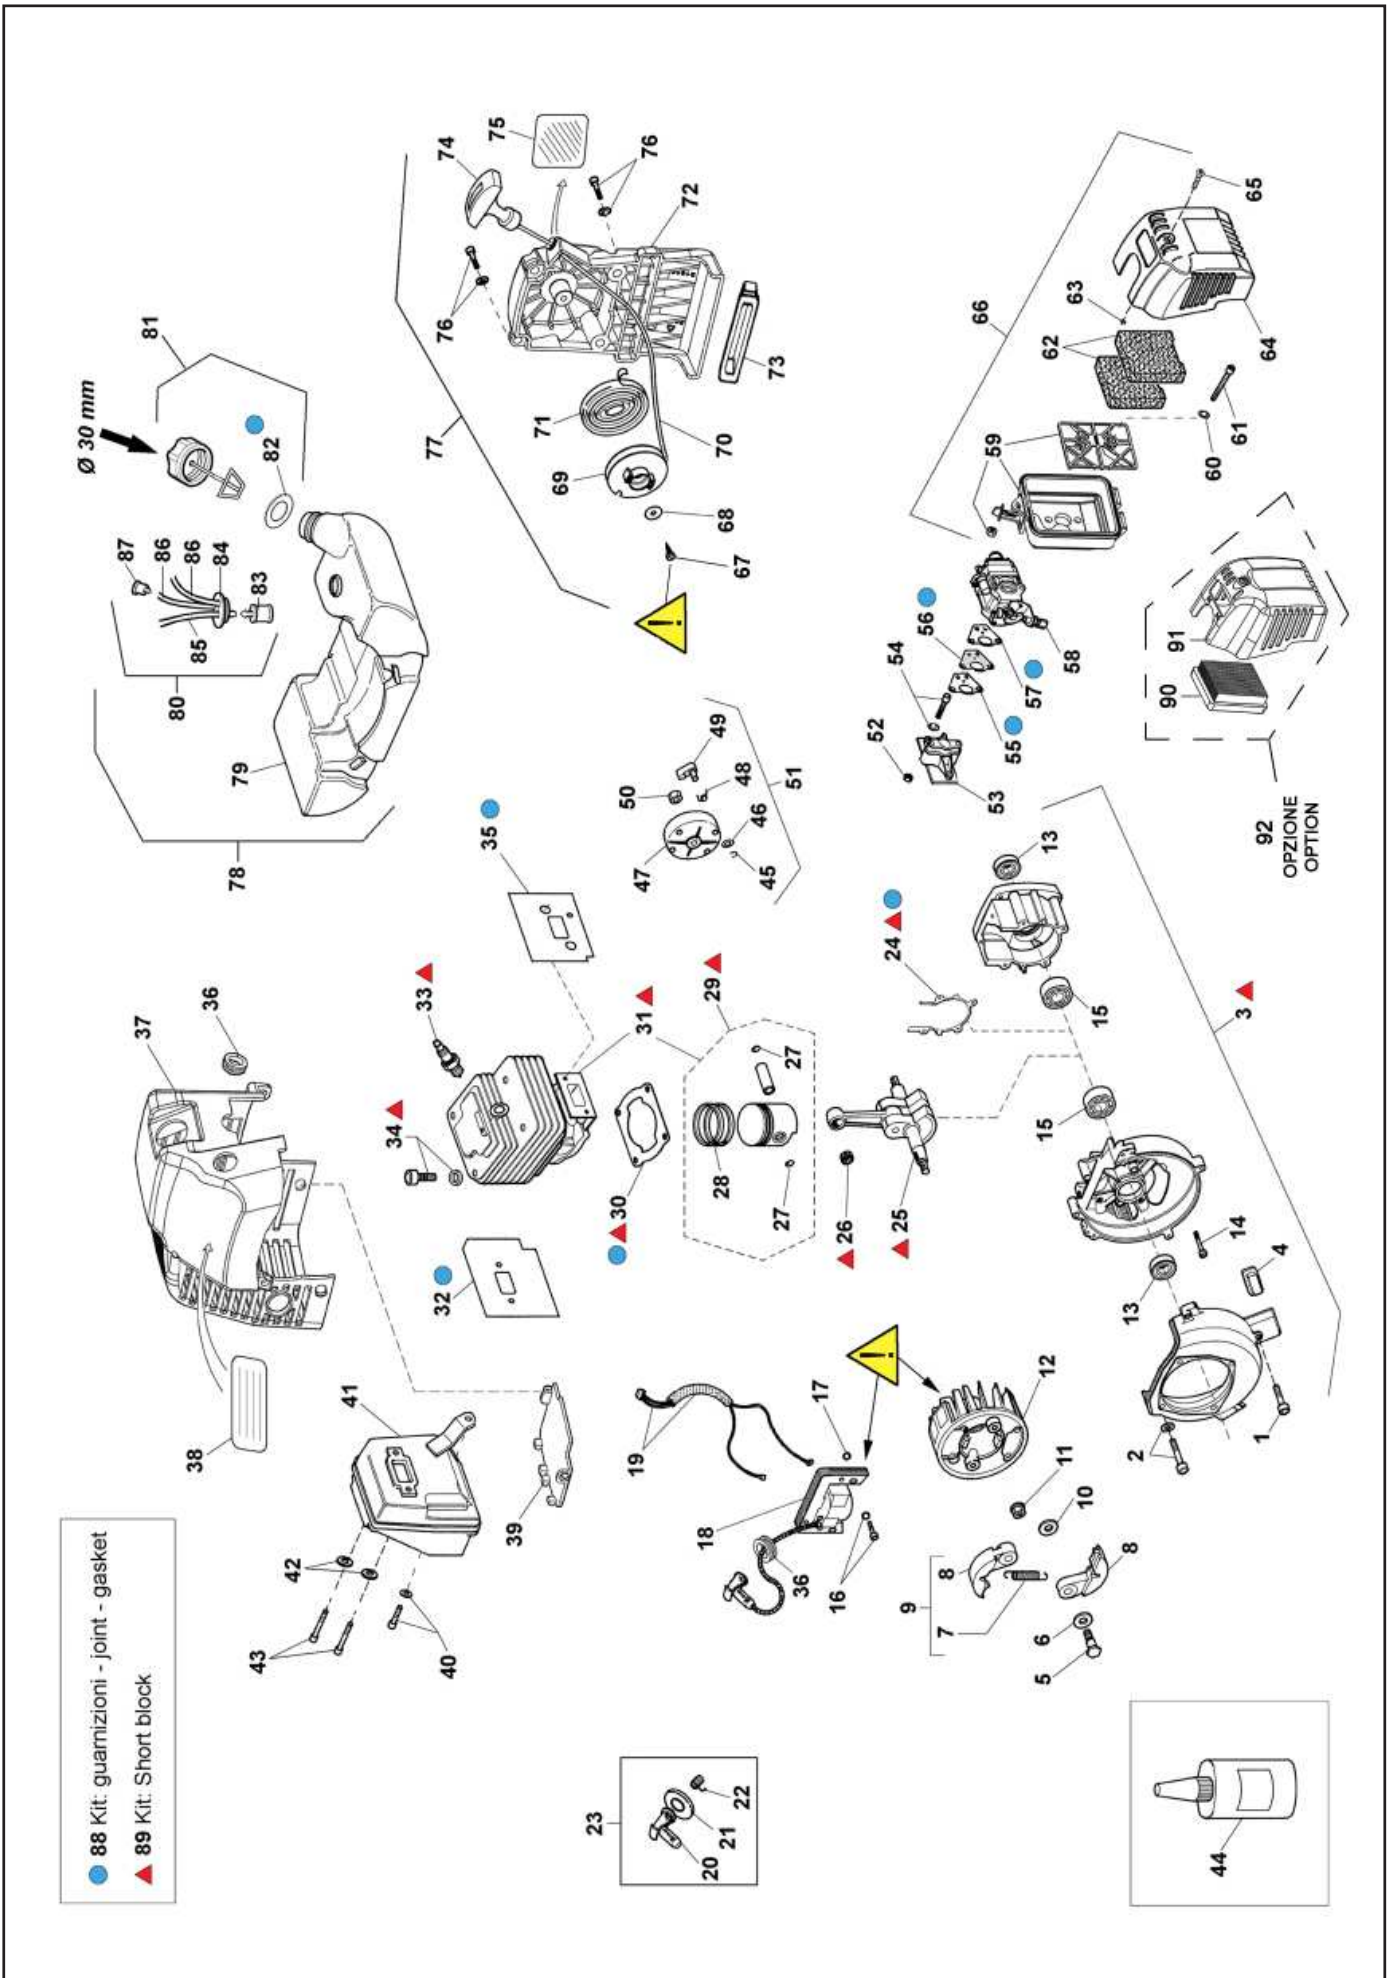

Motore - Moteur - Engine (ACTIVE 4.5 - 5.5) - Gr. 103

Motore - Moteur - Engine (ACTIVE 4.5 - 5.5) - Gr. 103