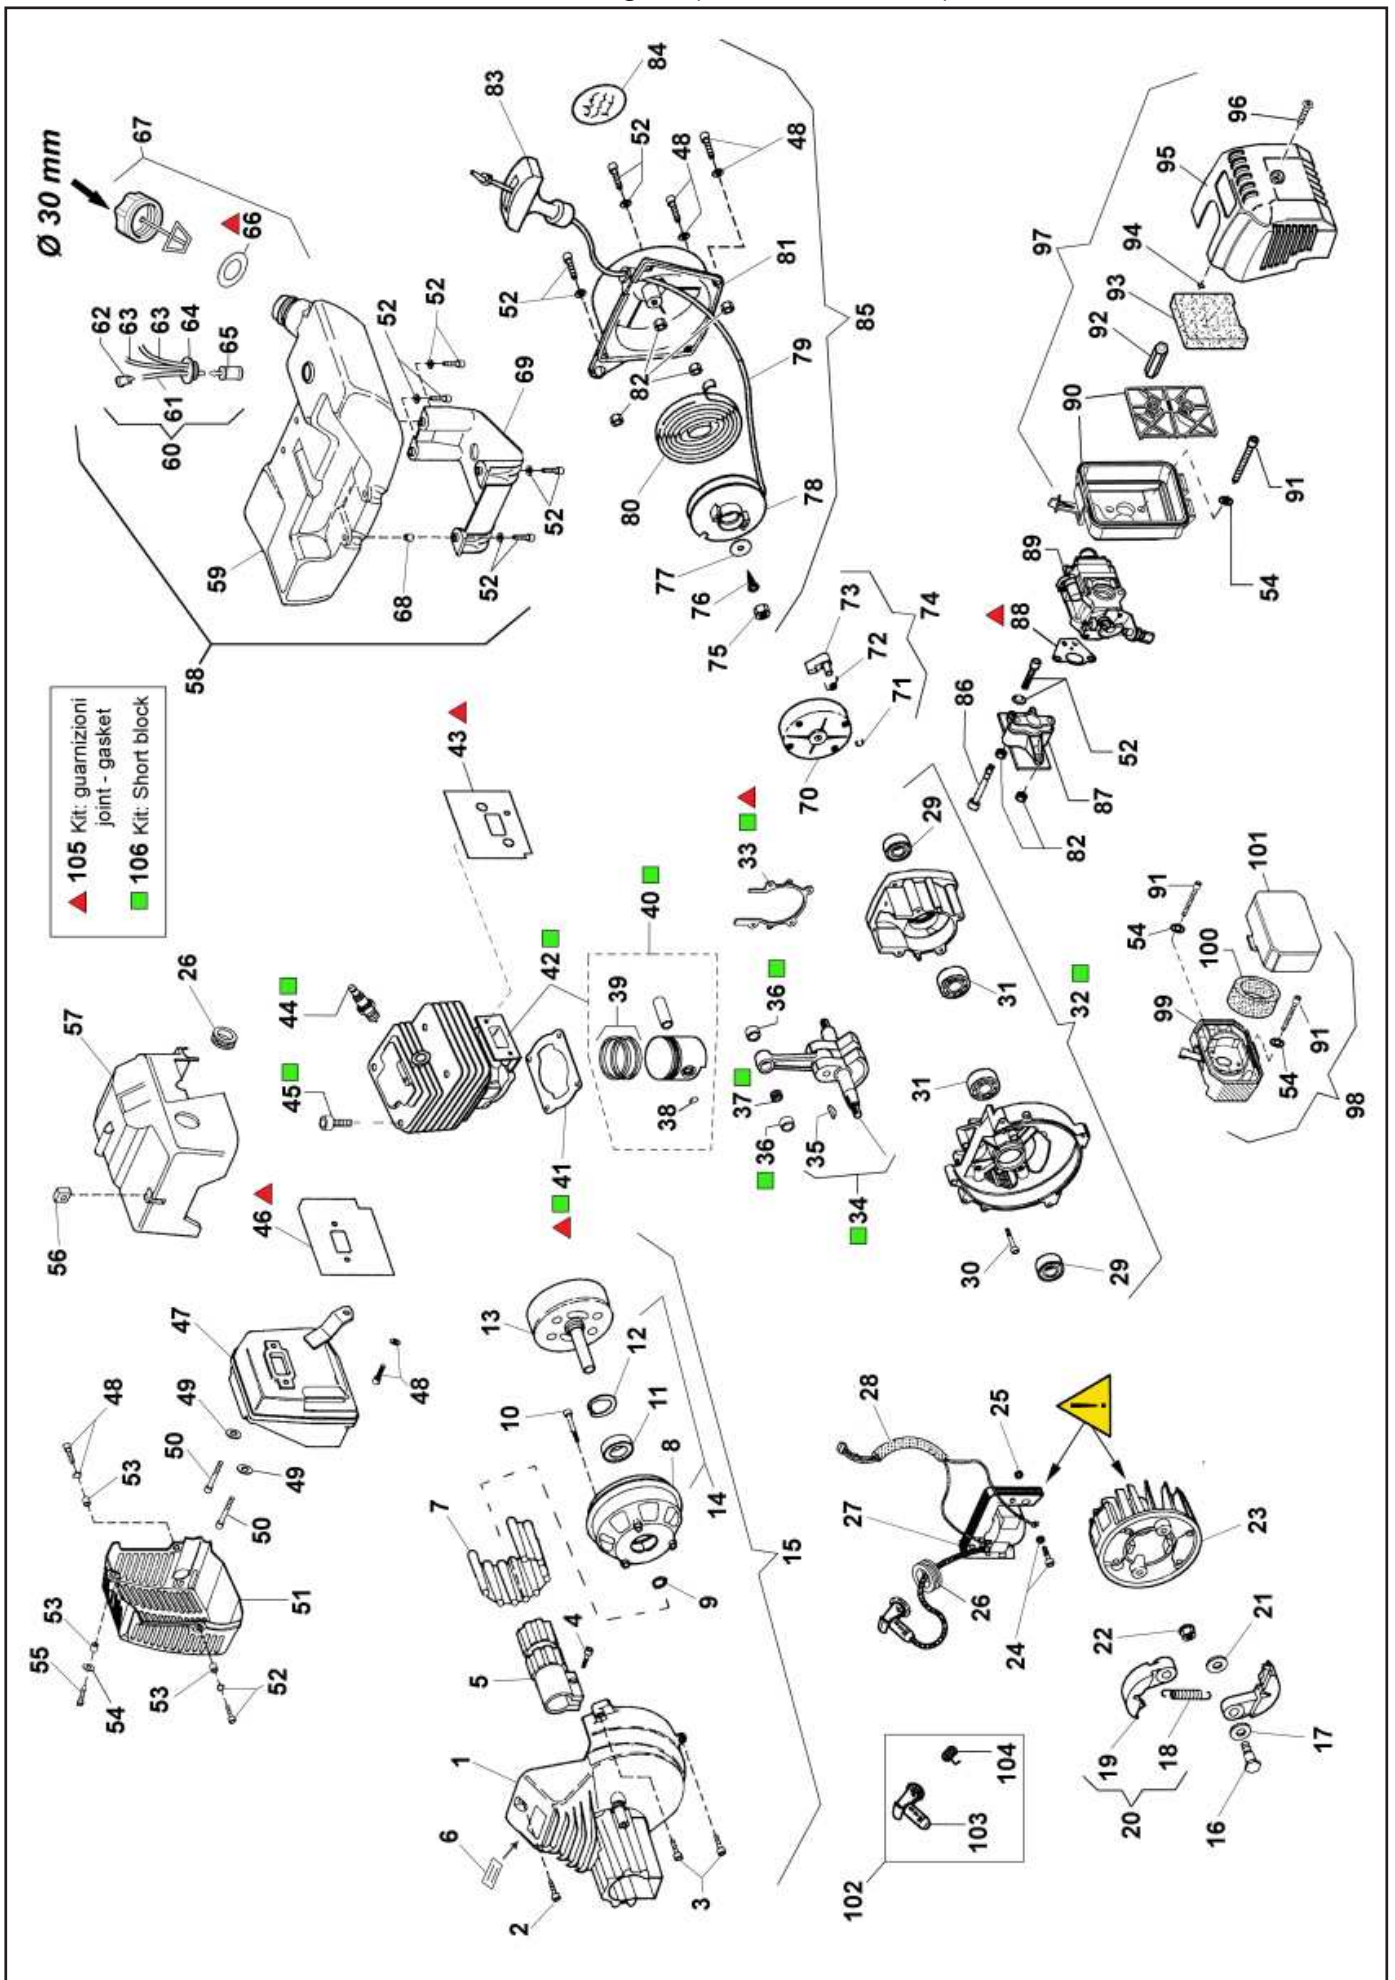

Motore - Moteur - Engine (ACTIVE 3.5 - 4.0) - Gr. 11

Motore - Moteur - Engine (ACTIVE 3.5 - 4.0) - Gr. 11