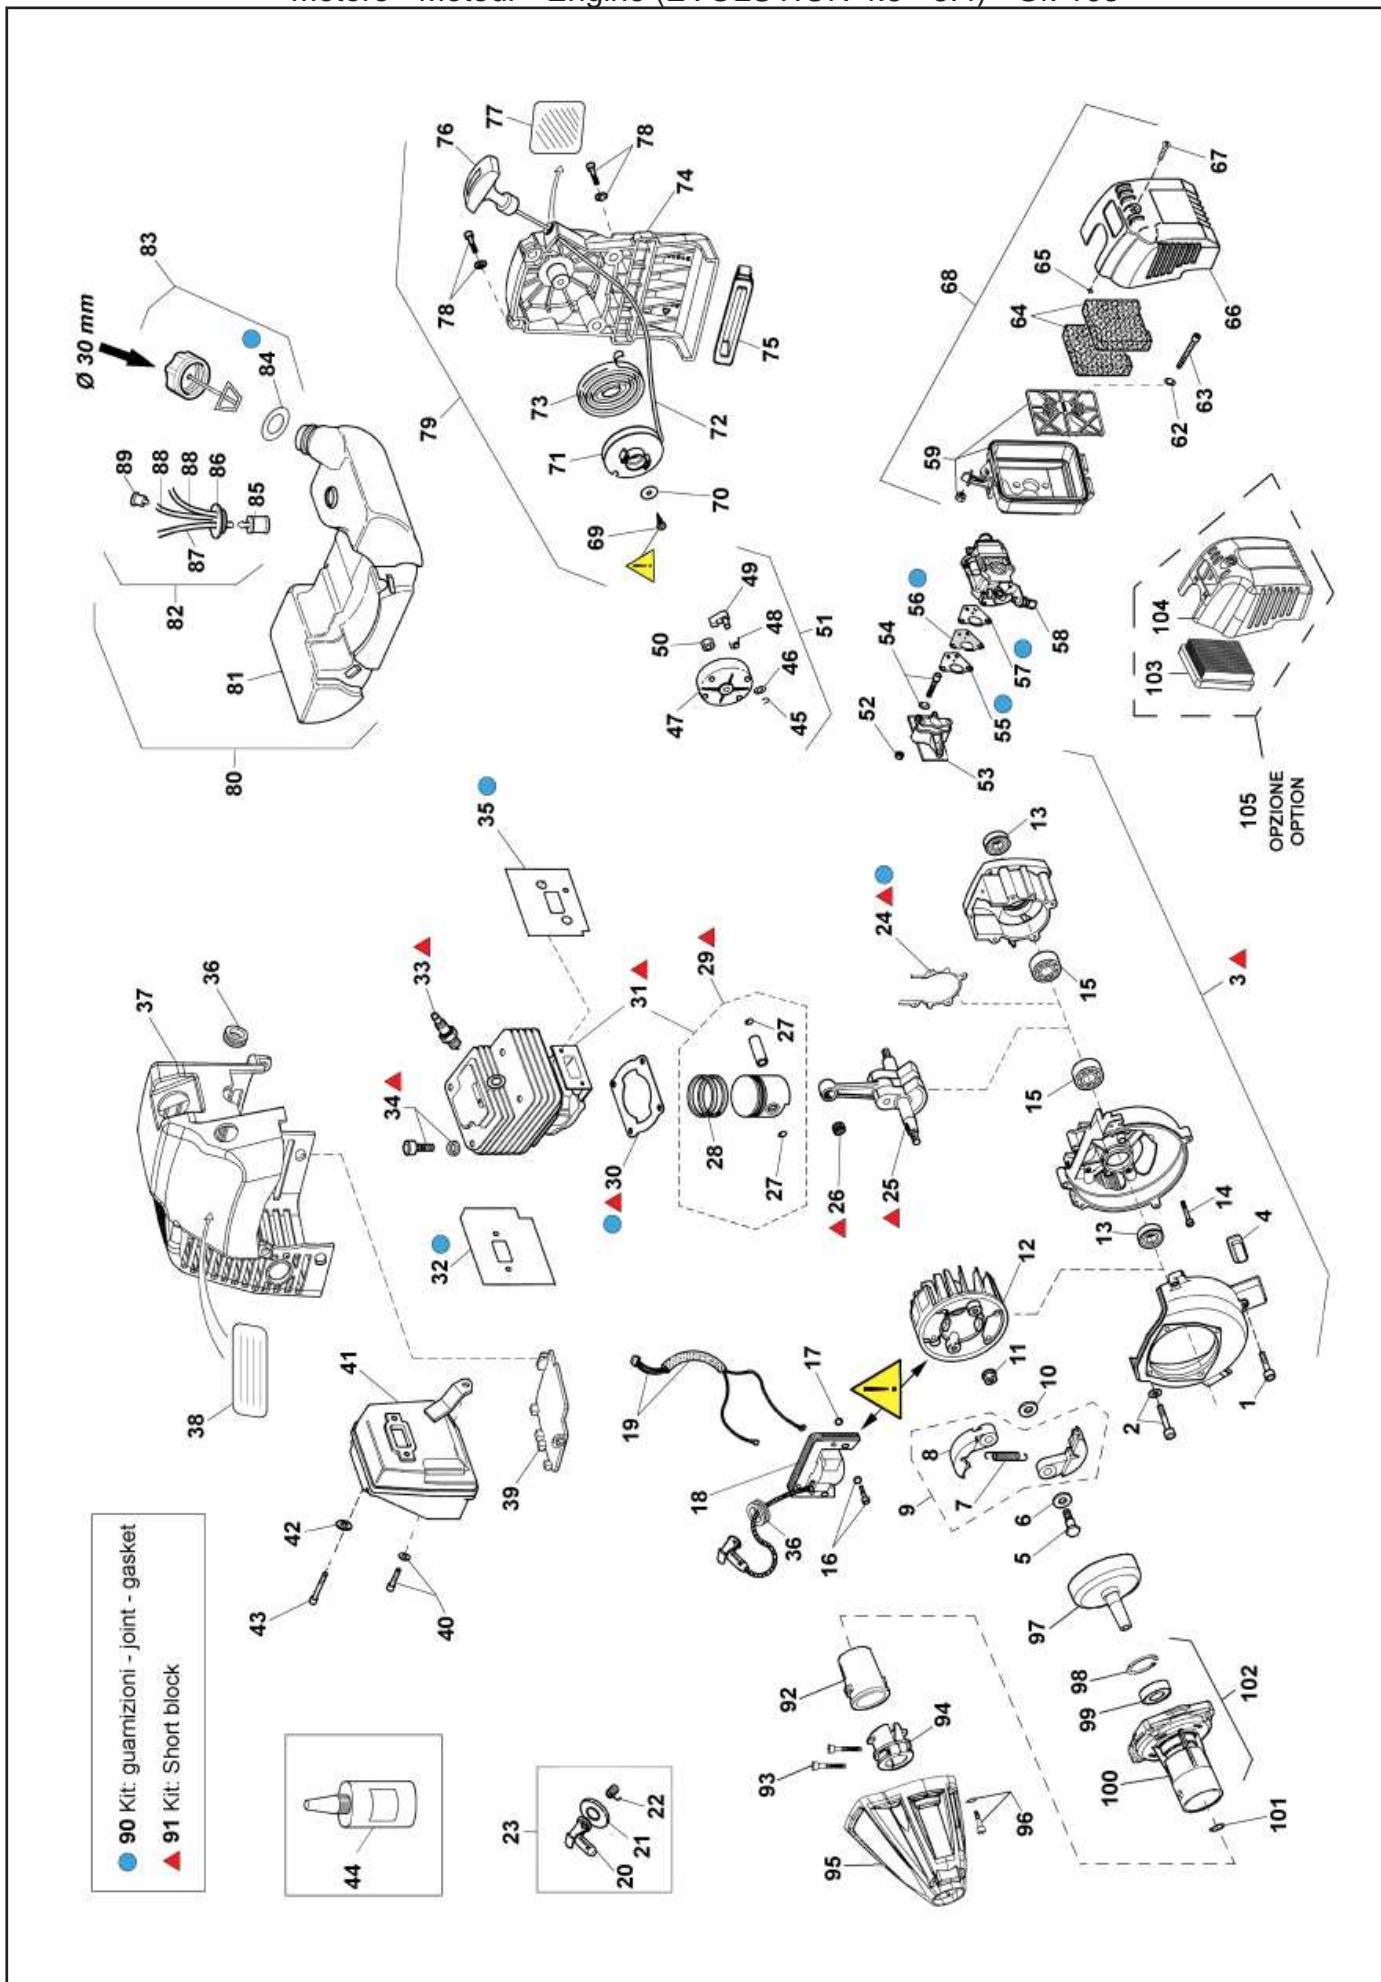

Motore - Moteur - Engine (EVOLUTION 4.5 - 5.4) - Gr. 103

Motore - Moteur - Engine (EVOLUTION 4.5 - 5.4) - Gr. 103