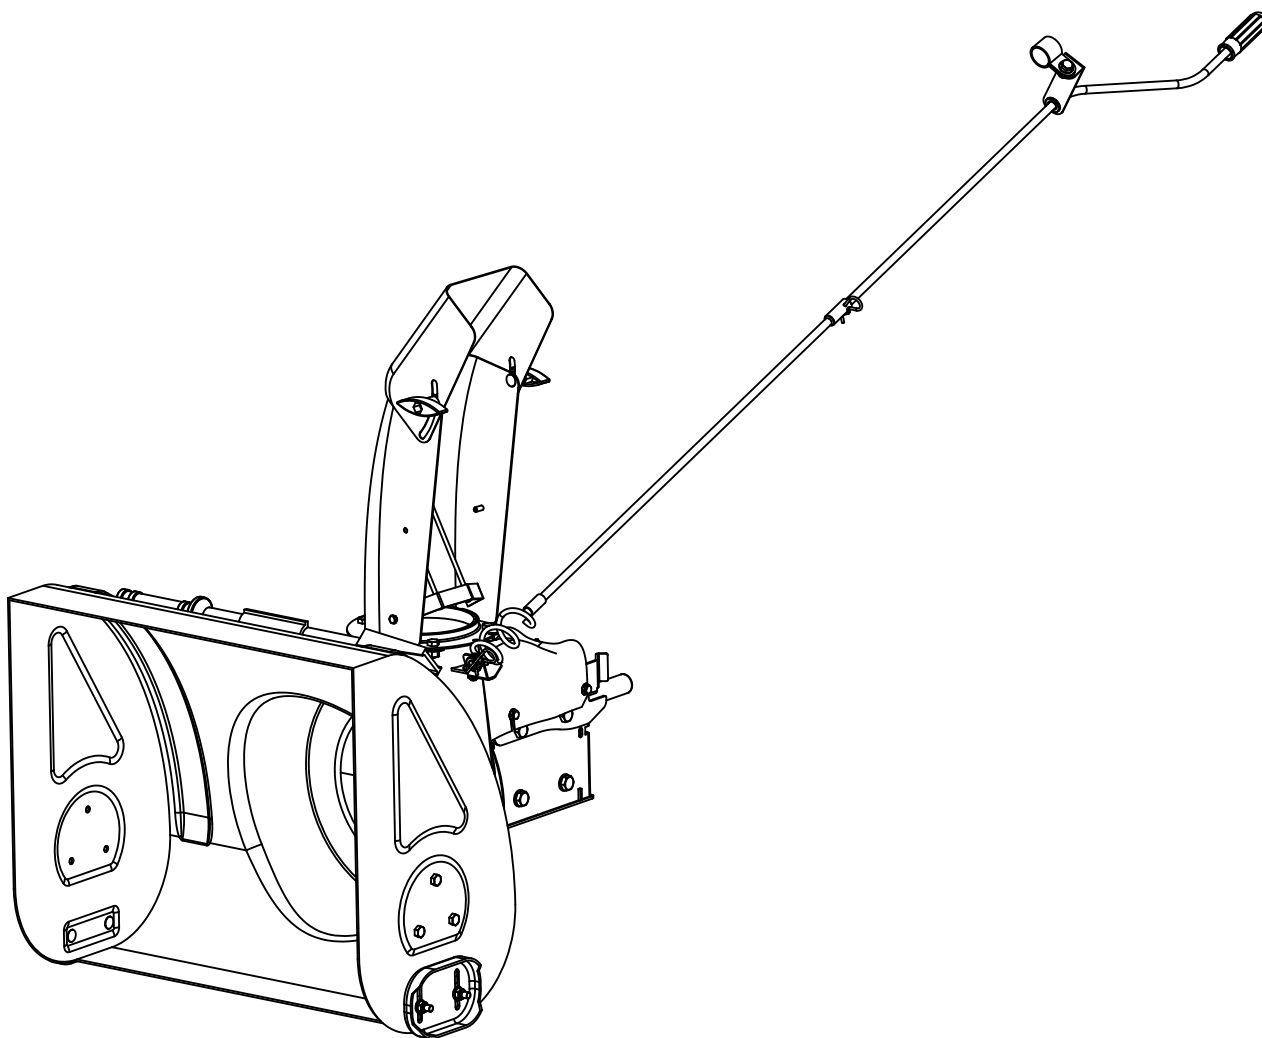

ESPLOSO EXPLODED VIEW

ATB56

02/2021