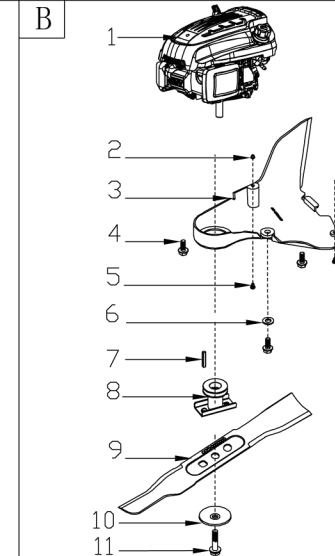

**VeGA®**  
GARDEN MACHINES

**v-garden**

MODEL G42SL-B1

NO.21001001

No.	ID zboží	Název
<b>A</b>	<b>Part A</b>	
A-1	G2320000000	Foam Pipe
A-2	G3376000001	Clutch Lever
A-3	G3353N00004	Brake Lever
A-4	G3XW0000000	Limiting Stopper
A-5	G333F000004	Upper Handle
A-6	B1088W08050	Bolt
A-7	B5019W00000	Flat Washer
A-8	G33C1100011	Knob
A-9	G23K0000000	Rope Guide
A-10	G33J0000000	Handle Plug
A-11	G23B0000004	Lower handle
A-12	G33H2000000	Cable Support
A-13	B1010W08025	Bolt
A-14	B1036W08015	Bolt
A-15	B2009W00000	Nut
A-16	B2011B00000	Nut
A-17	G339X300000	Cable Fixing Clamp
A-18	G639XXN0000	Brake Cable
A-19	G339XY90000	Clutch cabel
A-20	B1066B06032	Bolt

No.	ID zboží	Název
<b>B</b>	<b>Part B</b>	
B-1	YB1DY0B0000	Engine
B-2	G22K0000000	Screw Cap
B-3	G2230000000	Belt Cover
B-4	B1077W08025	Bolt
B-5	B3022W00000	Screw
B-6	G223X000000	
B-7	BE001W00000	Flat Key
B-8	G34AWY00000	Blade adapter
B-9	G2510000000	17" Blade
B-10	G3520000000	Blade Washer
B-11	B1001B00032	Blade Bolt
B-12	B3034B00000	Screw
B-13	Y7A10000013	Engine Cover
B-14	Y28E0000000	Filtering Net Duct of Fuel
B-15	Y28K0000000	Oil Pipe Circlip I

No.	ID zboží	Název
<b>D</b>	<b>Part D</b>	
D-1	G2440000013	Height Adjustment Handle
D-2	G2490000100	Rear Wheel Shaft Assy
D-3	G24AA000000	Inner wheel cover
D-4	B6009B00000	Spring Washer
D-5	BB004W00000	Split Pin
D-6	G24G0000000	7" Wheel
D-7	B2017W00000	Nut
D-8	G24R200000A	7" Wheel Cover
D-9	G24AP201800	Gearbox
D-10	G24AJ000002	Spring
D-11	G34AN000000	Pin
D-12	G24DV000000	Shaft Sleeve
D-13	B1053W05016	Bolt
D-14	B9006B00000	Lock Ring
D-15	G34AG000000	Left Gear
D-16	BA00EB00000	Belt
D-17	G24D1V00000	Shaft Sleeve
D-18	G34AH000000	Right Gear
D-19	G245X000000	Front Wheel Shaft
D-20	G24BG000000	Shaft Sleeve
D-21	G24E0000000	6 inch wheel
D-22	G24P000000A	6" Outer Wheel Cover
D-23	B1058W06012	Bolt
D-24	B2008W00000	Nut
D-25	B5029W00000	Flat Washer
D-26	G2410000000	Height Connecting Rod