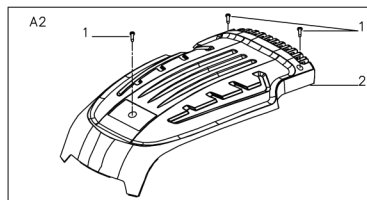

VeGA 424 SDX 5in1 Motor Y145V

2022