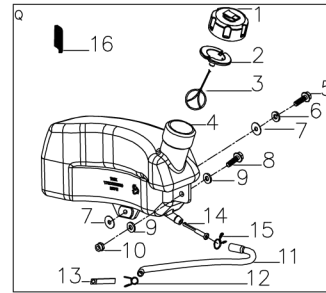

VeGA 424 SDX 5in1 Motor Y145V

2022