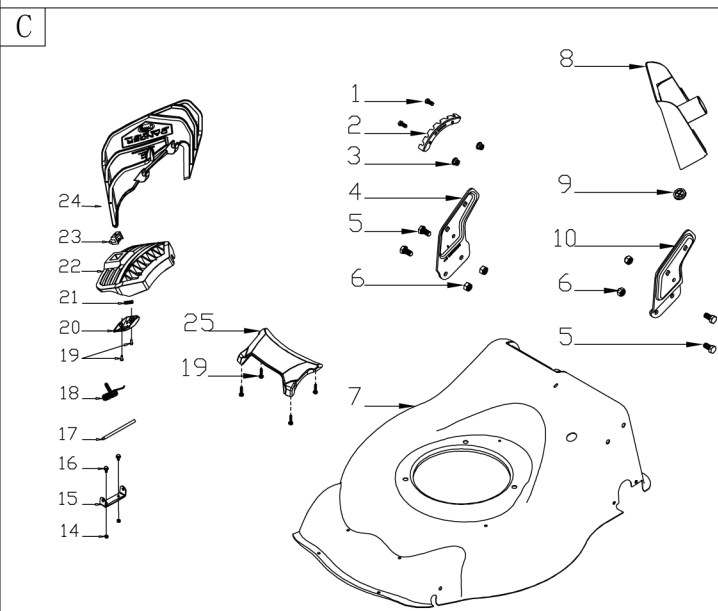

**VeGA®**  
GARDEN MACHINES

**v-garden**

MODEL G42SL-B1

NO.21001001

No.	ID zboží	Název
<b>A</b>	<b>Part A</b>	
A-1	G2320000000	Foam Pipe
A-2	G3376000001	Clutch Lever
A-3	G3353N00004	Brake Lever
A-4	G3XW0000000	Limiting Stopper
A-5	G333F000004	Upper Handle
A-6	B1088W08050	Bolt
A-7	B5019W00000	Flat Washer
A-8	G33C1100011	Knob
A-9	G23K0000000	Rope Guide
A-10	G33J0000000	Handle Plug
A-11	G23B0000004	Lower handle
A-12	G33H2000000	Cable Support
A-13	B1010W08025	Bolt
A-14	B1036W08015	Bolt
A-15	B2009W00000	Nut
A-16	B2011B00000	Nut
A-17	G339X300000	Cable Fixing Clamp
A-18	G639XXN0000	Brake Cable
A-19	G339XY90000	Clutch cabel
A-20	B1066B06032	Bolt

No.	ID zboží	Název
<b>D</b>	<b>Part D</b>	
D-1	G2440000013	Height Adjustment Handle
D-2	G2490000100	Rear Wheel Shaft Assy
D-3	G24AA000000	Inner wheel cover
D-4	B6009B00000	Spring Washer
D-5	BB004W00000	Split Pin
D-6	G24G0000000	7" Wheel
D-7	B2017W00000	Nut
D-8	G24R200000A	7" Wheel Cover
D-9	G24AP201800	Gearbox
D-10	G24AJ000002	Spring
D-11	G34AN000000	Pin
D-12	G24DV000000	Shaft Sleeve
D-13	B1053W05016	Bolt
D-14	B9006B00000	Lock Ring
D-15	G34AG000000	Left Gear
D-16	BA00EB00000	Belt
D-17	G24D1V00000	Shaft Sleeve
D-18	G34AH000000	Right Gear
D-19	G245X000000	Front Wheel Shaft
D-20	G24BG000000	Shaft Sleeve
D-21	G24E0000000	6 inch wheel
D-22	G24P000000A	6" Outer Wheel Cover
D-23	B1058W06012	Bolt
D-24	B2008W00000	Nut
D-25	B5029W00000	Flat Washer
D-26	G2410000000	Height Connecting Rod