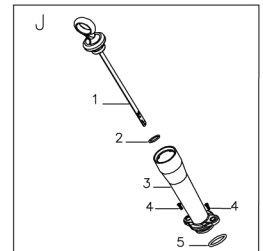

VeGA 424 SDX 5in1 Motor Y145V

2022