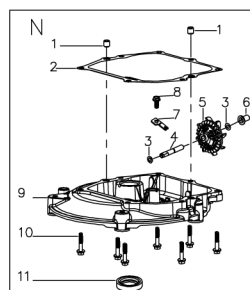

VeGA 424 SDX 5in1 Motor Y145V

2022