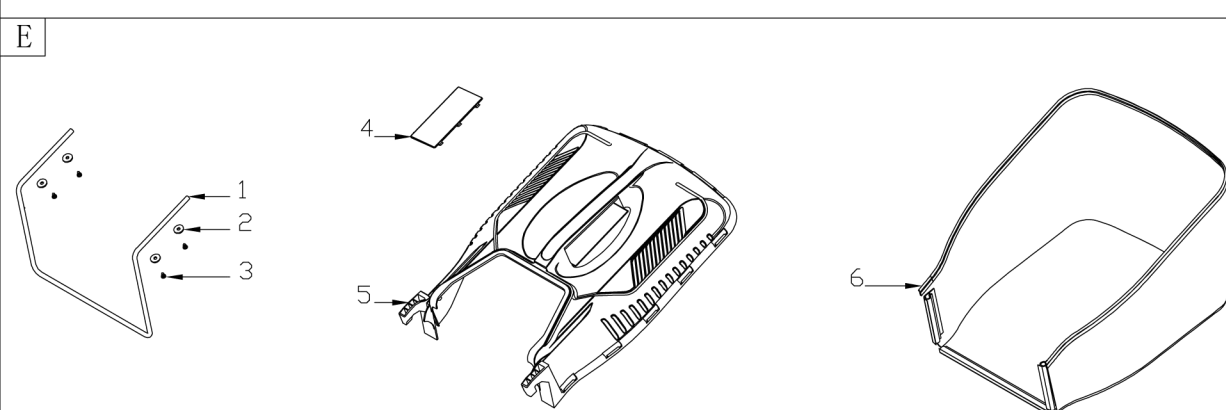

**VeGA®**  
GARDEN MACHINES

**v-garden**

MODEL G42SL-B1

NO.21001001

No.	ID zboží	Název
<b>A</b>	<b>Part A</b>	
A-1	G2320000000	Foam Pipe
A-2	G3376000001	Clutch Lever
A-3	G3353N00004	Brake Lever
A-4	G3XW0000000	Limiting Stopper
A-5	G333F000004	Upper Handle
A-6	B1088W08050	Bolt
A-7	B5019W00000	Flat Washer
A-8	G33C1100011	Knob
A-9	G23K0000000	Rope Guide
A-10	G33J0000000	Handle Plug
A-11	G23B0000004	Lower handle
A-12	G33H2000000	Cable Support
A-13	B1010W08025	Bolt
A-14	B1036W08015	Bolt
A-15	B2009W00000	Nut
A-16	B2011B00000	Nut
A-17	G339X300000	Cable Fixing Clamp
A-18	G639XXN0000	Brake Cable
A-19	G339XY90000	Clutch cabel
A-20	B1066B06032	Bolt

No.	ID zboží	Název
<b>D</b>	<b>Part D</b>	
D-1	G2440000013	Height Adjustment Handle
D-2	G2490000100	Rear Wheel Shaft Assy
D-3	G24AA000000	Inner wheel cover
D-4	B6009B00000	Spring Washer
D-5	BB004W00000	Split Pin
D-6	G24G0000000	7" Wheel
D-7	B2017W00000	Nut
D-8	G24R200000A	7" Wheel Cover
D-9	G24AP201800	Gearbox
D-10	G24AJ000002	Spring
D-11	G34AN000000	Pin
D-12	G24DV000000	Shaft Sleeve
D-13	B1053W05016	Bolt
D-14	B9006B00000	Lock Ring
D-15	G34AG000000	Left Gear
D-16	BA00EB00000	Belt
D-17	G24D1V00000	Shaft Sleeve
D-18	G34AH000000	Right Gear
D-19	G245X000000	Front Wheel Shaft
D-20	G24BG000000	Shaft Sleeve
D-21	G24E0000000	6 inch wheel
D-22	G24P000000A	6" Outer Wheel Cover
D-23	B1058W06012	Bolt
D-24	B2008W00000	Nut
D-25	B5029W00000	Flat Washer
D-26	G2410000000	Height Connecting Rod