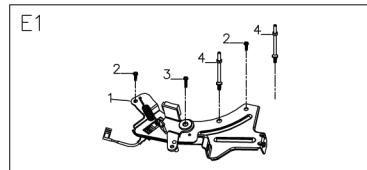

VeGA 424 SDX 5in1 Motor Y145V

2022