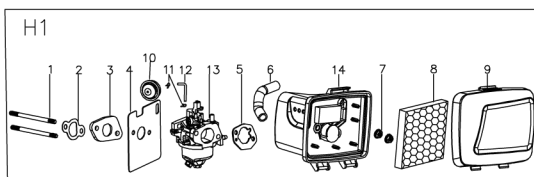

VeGA 424 SDX 5in1 Motor Y145V

2022