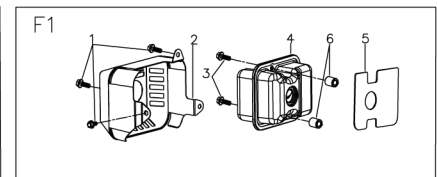

VeGA 424 SDX 5in1 Motor Y145V

2022