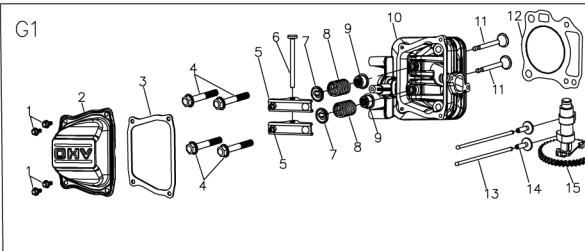

VeGA 424 SDX 5in1 Motor Y145V

2022