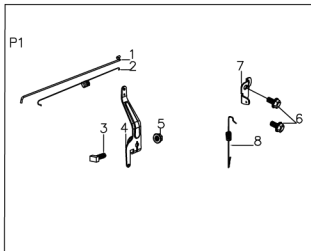

VeGA 424 SDX 5in1 Motor Y145V

2022