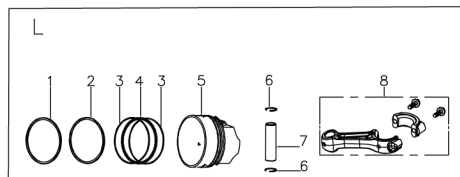

VeGA 424 SDX 5in1 Motor Y145V

2022