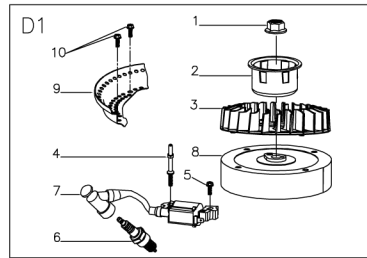

VeGA 424 SDX 5in1 Motor Y145V

2022