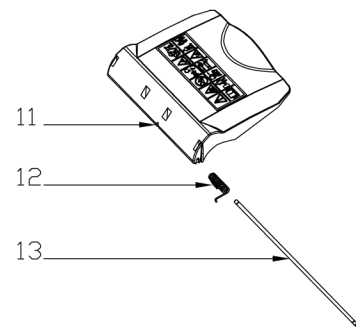

**VeGA®**  
GARDEN MACHINES

**v-garden**

MODEL G42SL-B1

NO.21001001

No.	ID zboží	Název
<b>A</b>	<b>Part A</b>	
A-1	G2320000000	Foam Pipe
A-2	G3376000001	Clutch Lever
A-3	G3353N00004	Brake Lever
A-4	G3XW0000000	Limiting Stopper
A-5	G333F000004	Upper Handle
A-6	B1088W08050	Bolt
A-7	B5019W00000	Flat Washer
A-8	G33C1100011	Knob
A-9	G23K0000000	Rope Guide
A-10	G33J0000000	Handle Plug
A-11	G23B0000004	Lower handle
A-12	G33H2000000	Cable Support
A-13	B1010W08025	Bolt
A-14	B1036W08015	Bolt
A-15	B2009W00000	Nut
A-16	B2011B00000	Nut
A-17	G339X300000	Cable Fixing Clamp
A-18	G639XXN0000	Brake Cable
A-19	G339XY90000	Clutch cabel
A-20	B1066B06032	Bolt

No.	ID zboží	Název
<b>D</b>	<b>Part D</b>	
D-1	G2440000013	Height Adjustment Handle
D-2	G2490000100	Rear Wheel Shaft Assy
D-3	G24AA000000	Inner wheel cover
D-4	B6009B00000	Spring Washer
D-5	BB004W00000	Split Pin
D-6	G24G0000000	7" Wheel
D-7	B2017W00000	Nut
D-8	G24R200000A	7" Wheel Cover
D-9	G24AP201800	Gearbox
D-10	G24AJ000002	Spring
D-11	G34AN000000	Pin
D-12	G24DV000000	Shaft Sleeve
D-13	B1053W05016	Bolt
D-14	B9006B00000	Lock Ring
D-15	G34AG000000	Left Gear
D-16	BA00EB00000	Belt
D-17	G24D1V00000	Shaft Sleeve
D-18	G34AH000000	Right Gear
D-19	G245X000000	Front Wheel Shaft
D-20	G24BG000000	Shaft Sleeve
D-21	G24E0000000	6 inch wheel
D-22	G24P000000A	6" Outer Wheel Cover
D-23	B1058W06012	Bolt
D-24	B2008W00000	Nut
D-25	B5029W00000	Flat Washer
D-26	G2410000000	Height Connecting Rod

No.	ID zboží	Název
<b>P1</b>	<b>Part P1</b>	
P1-01	Y76B0000000	Handspike of Valve
P1-02	Y76C0000000	Spring of Valve
P1-03	B1085W06023	Bolt
P1-04	Y1680000000	Speed Regulator Rocker
P1-05	B2012W00000	Nut
P1-06	B1058W06012	Bolt
P1-07	Y769A000000	Plate
P1-08	Y76AY000000	Spring