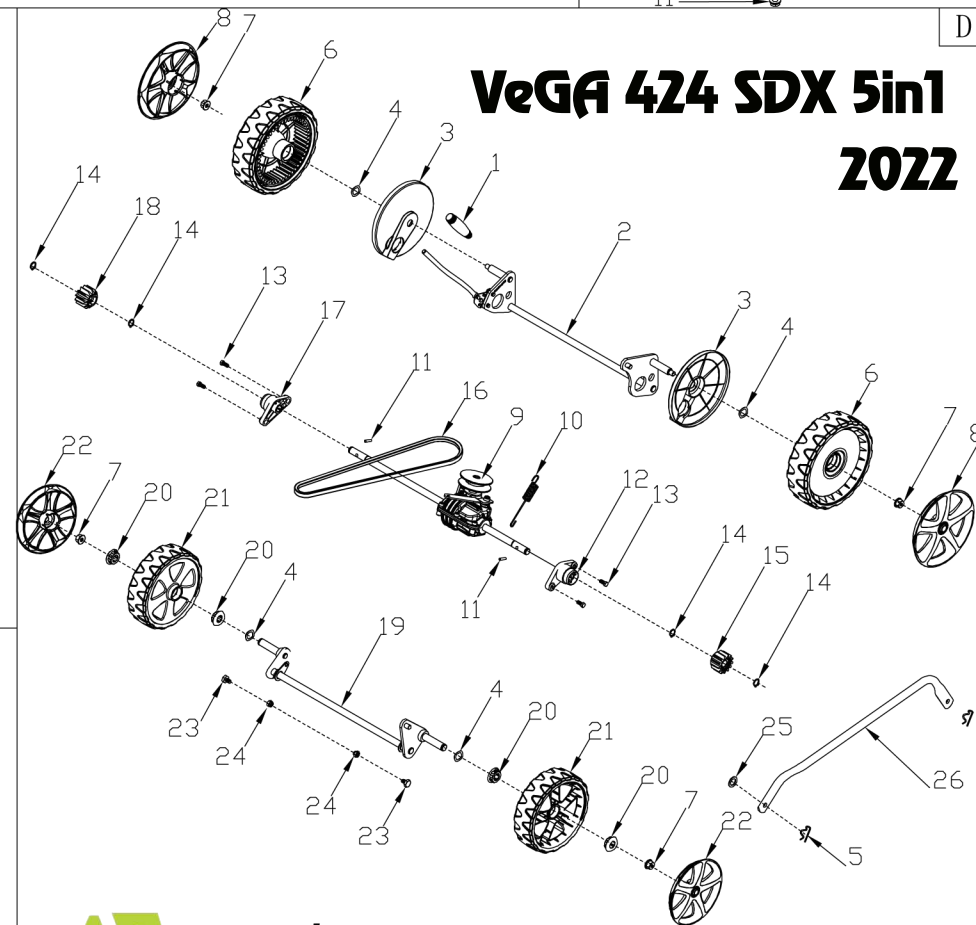

**VeGA®**  
GARDEN MACHINES

**v-garden**

MODEL G42SL-B1

NO.21001001

No.	ID zboží	Název
<b>A</b>	<b>Part A</b>	
A-1	G2320000000	Foam Pipe
A-2	G3376000001	Clutch Lever
A-3	G3353N00004	Brake Lever
A-4	G3XW0000000	Limiting Stopper
A-5	G333F000004	Upper Handle
A-6	B1088W08050	Bolt
A-7	B5019W00000	Flat Washer
A-8	G33C1100011	Knob
A-9	G23K0000000	Rope Guide
A-10	G33J0000000	Handle Plug
A-11	G23B0000004	Lower handle
A-12	G33H2000000	Cable Support
A-13	B1010W08025	Bolt
A-14	B1036W08015	Bolt
A-15	B2009W00000	Nut
A-16	B2011B00000	Nut
A-17	G339X300000	Cable Fixing Clamp
A-18	G639XXN0000	Brake Cable
A-19	G339XY90000	Clutch cabel
A-20	B1066B06032	Bolt

No.	ID zboží	Název
<b>B</b>	<b>Part B</b>	
B-1	YB1DY0B0000	Engine
B-2	G22K0000000	Screw Cap
B-3	G2230000000	Belt Cover
B-4	B1077W08025	Bolt
B-5	B3022W00000	Screw
B-6	G223X000000	
B-7	BE001W00000	Flat Key
B-8	G34AWY00000	Blade adapter
B-9	G2510000000	17" Blade
B-10	G3520000000	Blade Washer
B-11	B1001B00032	Blade Bolt
B-12	B3034B00000	Screw
B-13	Y7A10000013	Engine Cover
B-14	Y28E0000000	Filtering Net Duct of Fuel
B-15	Y28K0000000	Oil Pipe Circlip I

No.	ID zboží	Název
<b>D</b>	<b>Part D</b>	
D-1	G2440000013	Height Adjustment Handle
D-2	G2490000100	Rear Wheel Shaft Assy
D-3	G24AA000000	Inner wheel cover
D-4	B6009B00000	Spring Washer
D-5	BB004W00000	Split Pin
D-6	G24G0000000	7" Wheel
D-7	B2017W00000	Nut
D-8	G24R200000A	7" Wheel Cover
D-9	G24AP201800	Gearbox
D-10	G24AJ000002	Spring
D-11	G34AN000000	Pin
D-12	G24DV000000	Shaft Sleeve
D-13	B1053W05016	Bolt
D-14	B9006B00000	Lock Ring
D-15	G34AG000000	Left Gear
D-16	BA00EB00000	Belt
D-17	G24D1V00000	Shaft Sleeve
D-18	G34AH000000	Right Gear
D-19	G245X000000	Front Wheel Shaft
D-20	G24BG000000	Shaft Sleeve
D-21	G24E0000000	6 inch wheel
D-22	G24P000000A	6" Outer Wheel Cover
D-23	B1058W06012	Bolt
D-24	B2008W00000	Nut
D-25	B5029W00000	Flat Washer
D-26	G2410000000	Height Connecting Rod