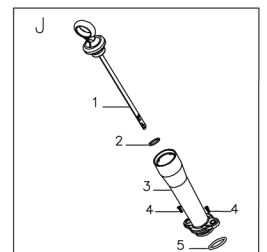

VeGA 485 SXHE 7in1 Motor Y145VE

2022