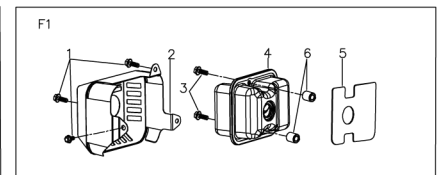

VeGA 485 SXHE 7in1 Motor Y145VE

2022