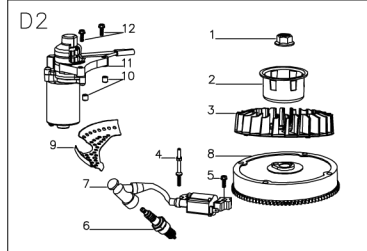

VeGA 485 SXHE 7in1 Motor Y145VE

2022