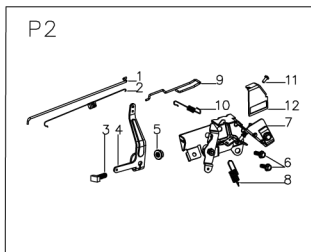

VeGA 485 SXHE 7in1 Motor Y145VE

2022