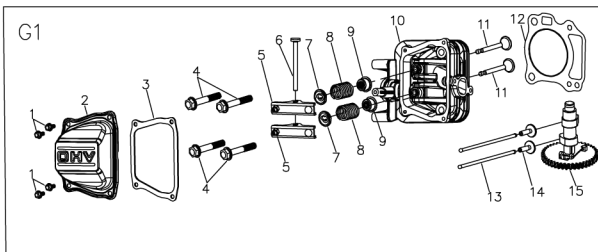

VeGA 485 SXHE 7in1 Motor Y145VE

2022