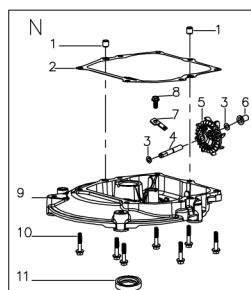

VeGA 485 SXHE 7in1 Motor Y145VE

2022