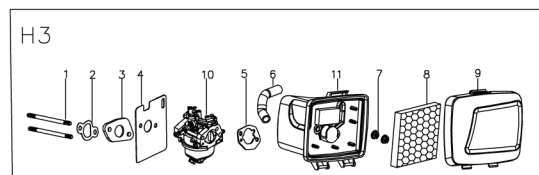

VeGA 485 SXHE 7in1 Motor Y145VE

2022