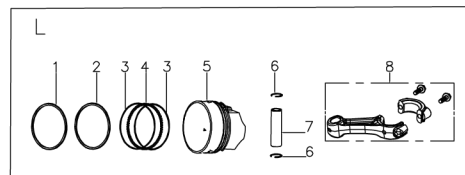

VeGA 485 SXHE 7in1 Motor Y145VE

2022