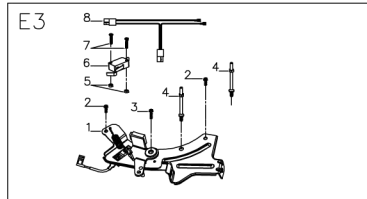

VeGA 485 SXHE 7in1 Motor Y145VE

2022