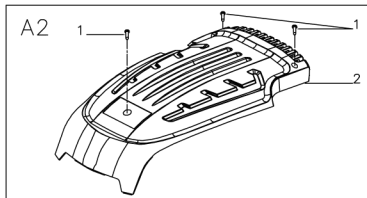

VeGA 485 SXHE 7in1 Motor Y145VE

2022