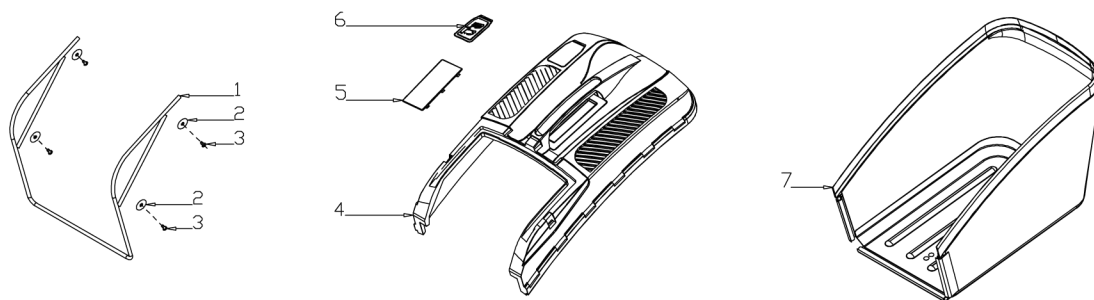

A

B

C

D

E

F

MODEL G53SHLE-T

NO.21001008