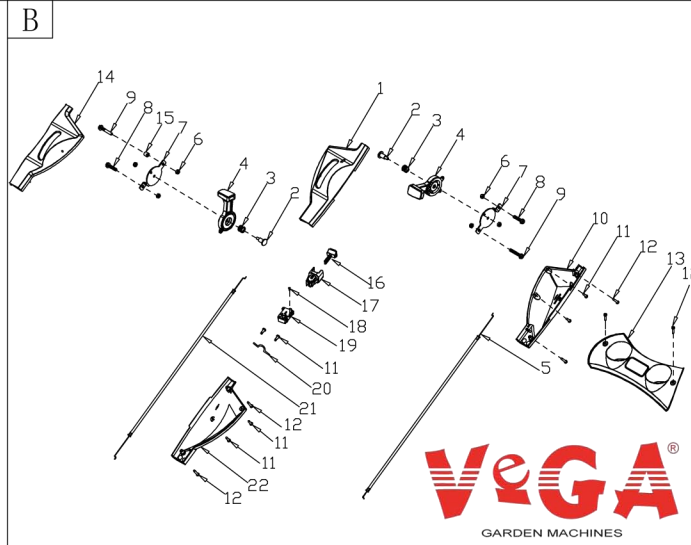

A

B

C

D

E

F

MODEL G53SHLE-T

NO.21001008