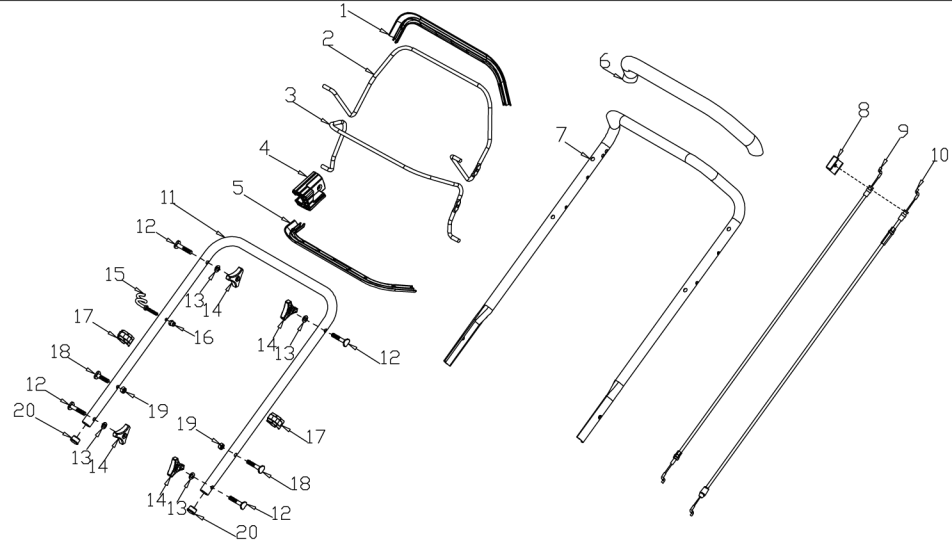

A

B

C

D

E

F

MODEL G53SHLE-T

NO.21001008