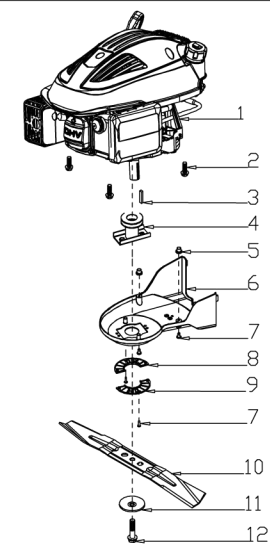

A

B

C

D

E

F

MODEL G53SHLE-T

NO.21001008