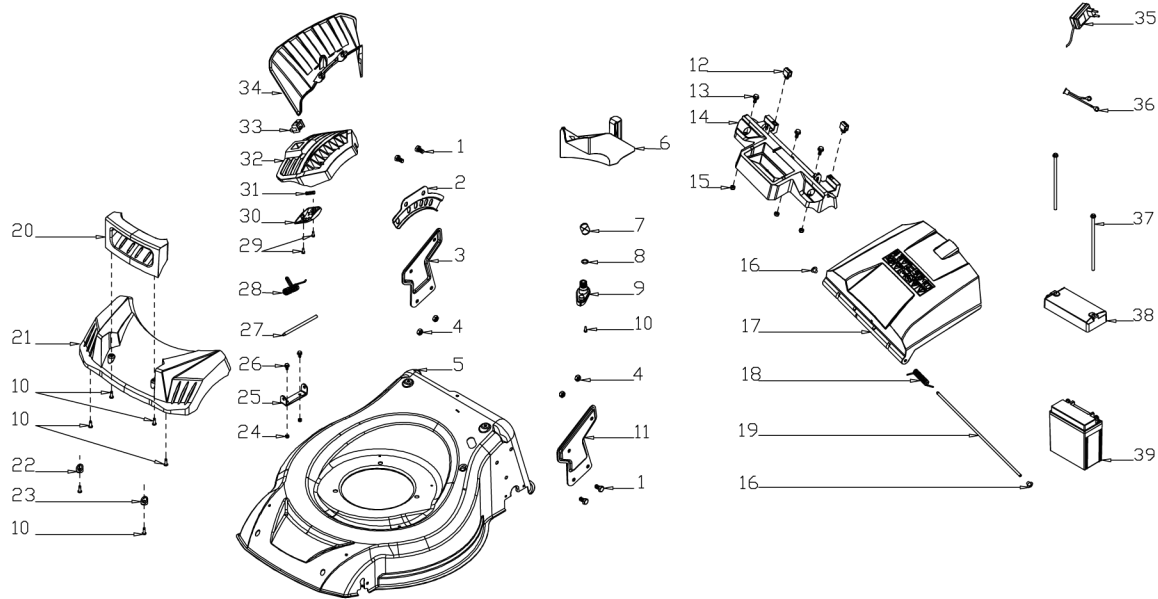

A

B

C

D

E

F

MODEL G53SHLE-T

NO.21001008