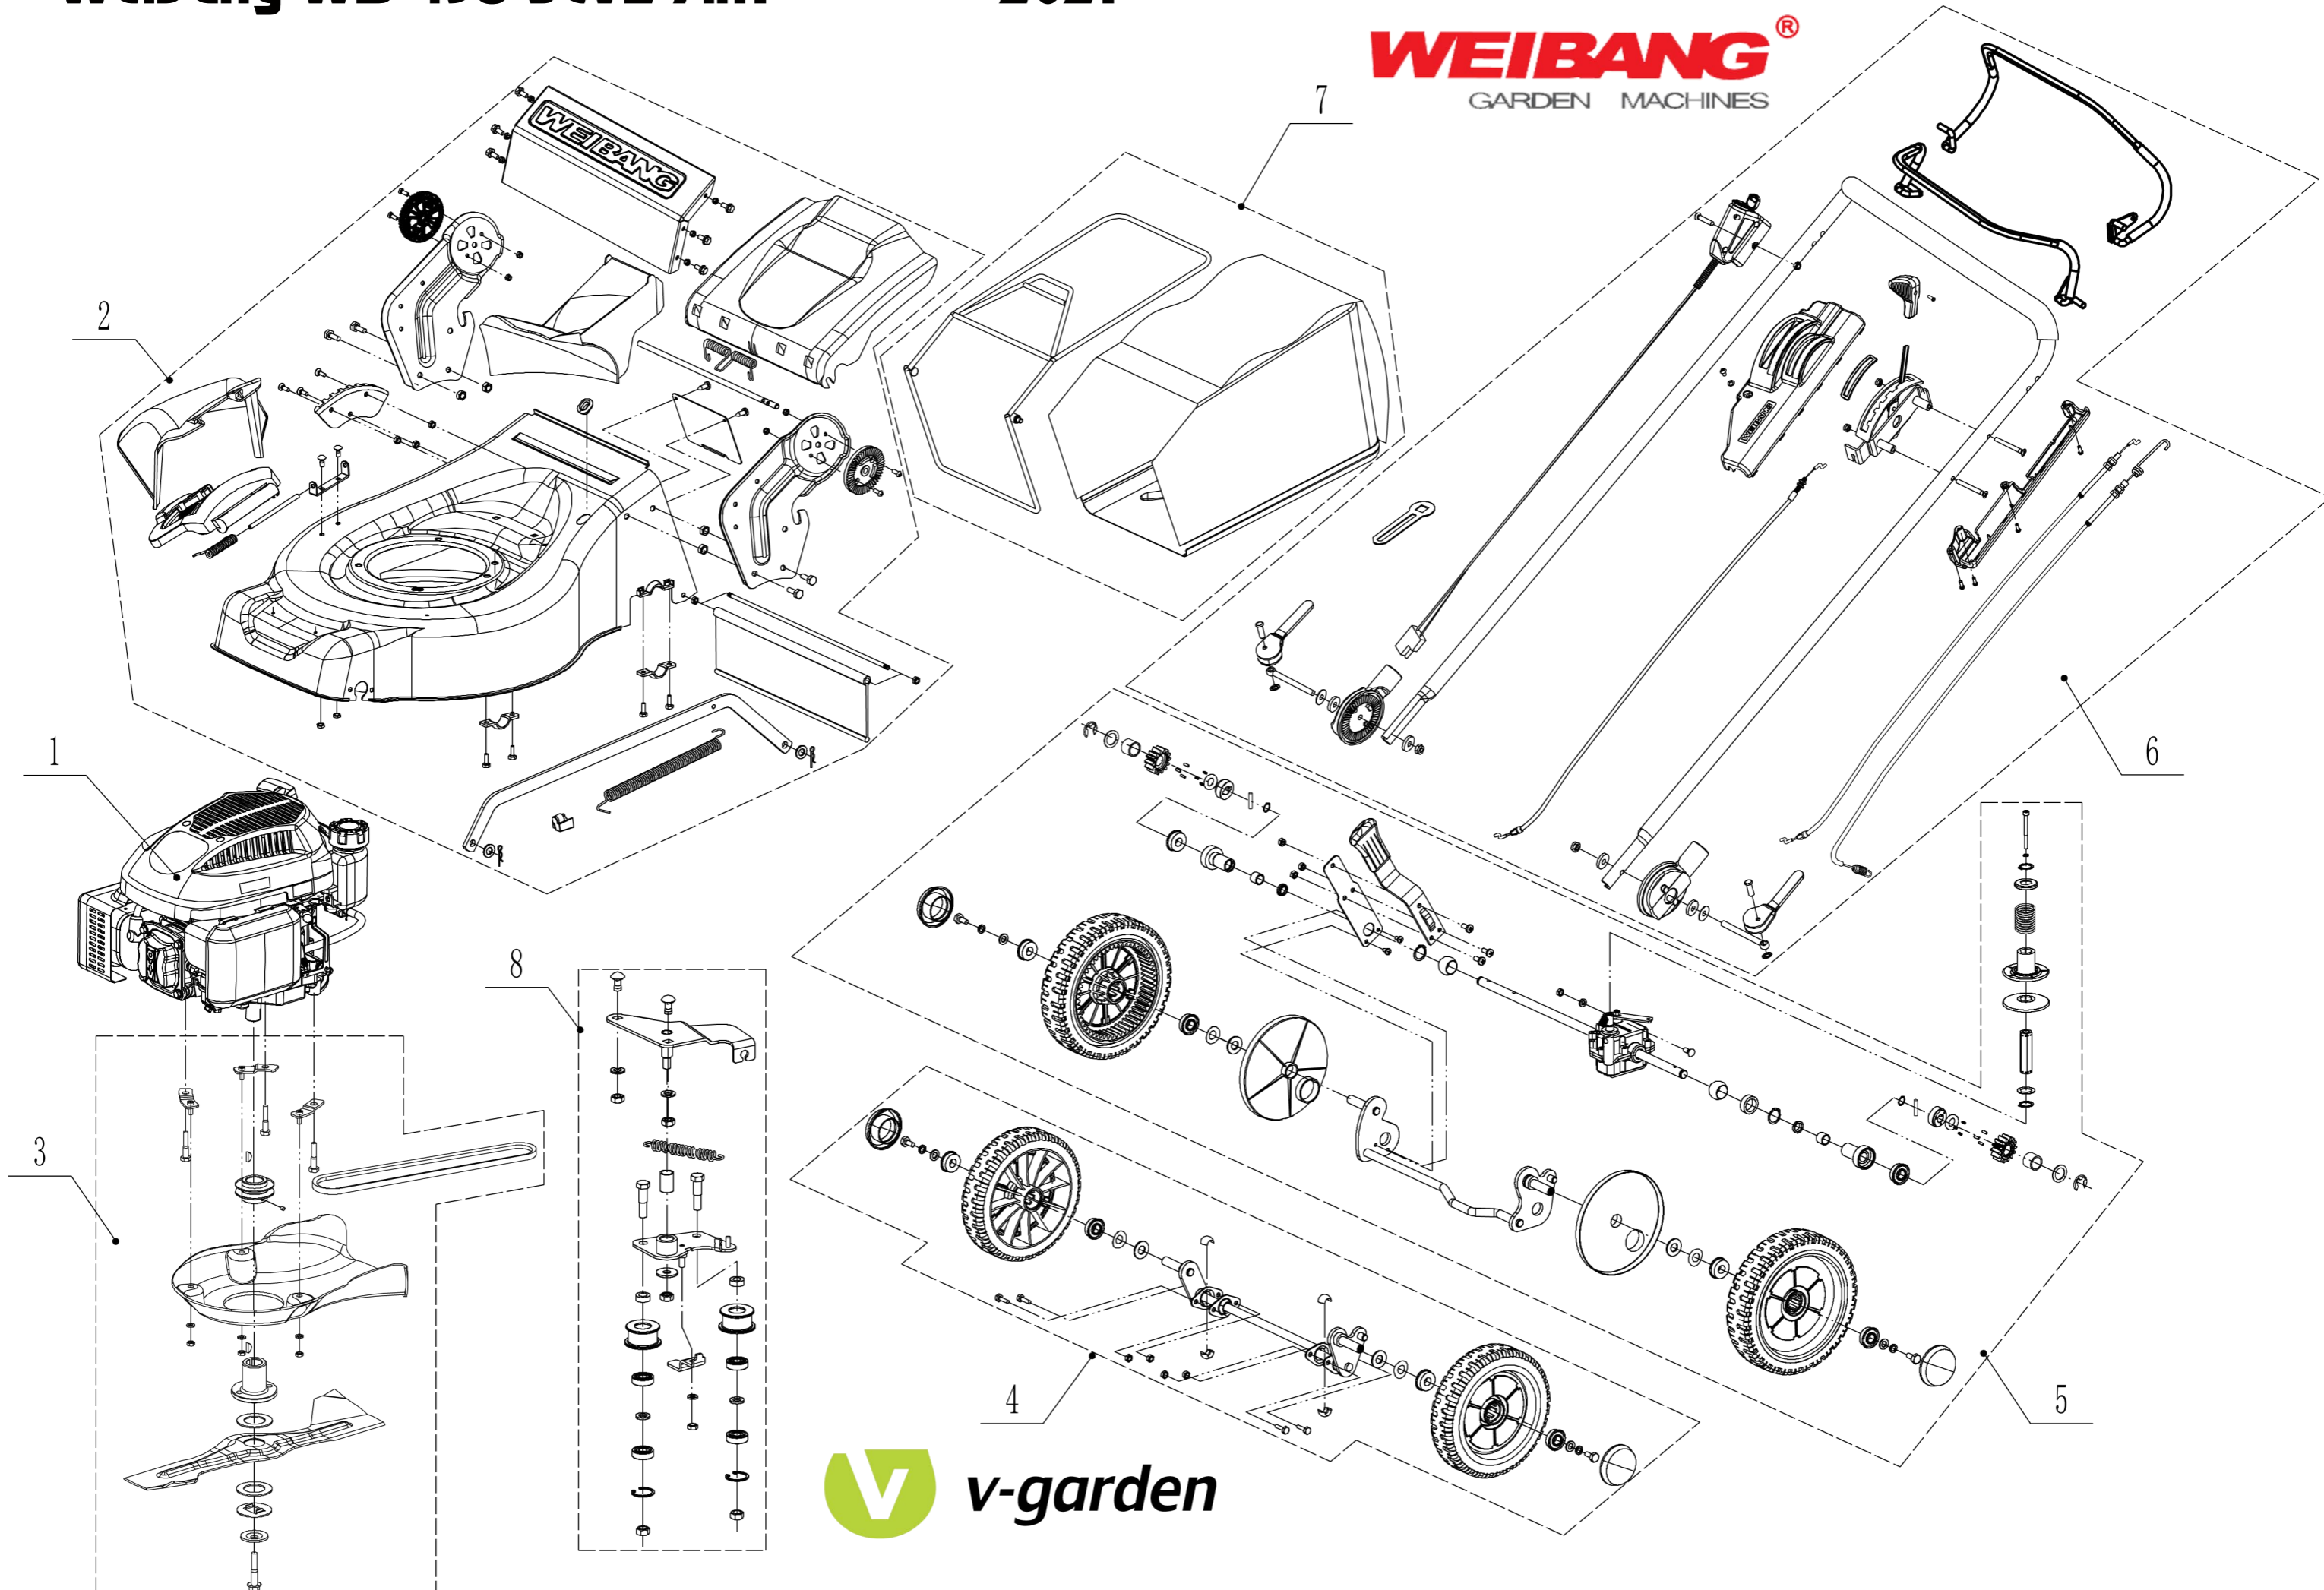

Weibang WB 456 SCVE 7in1

2021

WEIBANG[®]
GARDEN MACHINES

2 Main Body

Part 2 - Main Body Spare parts		
No.	ID Zboží	Název
1	4560101004/49	Chassis
2	0102008016	Bolt - M8x16
3	0104005012	Screw - M5x12
4	AVSA000000040/22	Tooth Disc
5	4560112010K/40	Right Bracket
6	0202005000	Lock Nut - M5
7	0202008000	Lock Nut - M8
8	4560111010K/40	Left Bracket
9	0102006012	Bolt - M6x12
10	4560111030K/49	Connector
11	0104006016	Screw - M6x16
12	4560110010/01	Graduator
13	0202006000	Lock Nut - M6
14	4560108010	Side Discharge Deflector
15	4560107012	Side Discharge Cover Kit
16	5020119010	Spring - Side Discharge Cover
17	5020120010/02	Pivot - Side Discharge Cover
18	0107006014	Bolt - M6x14
19	5020118010/02	Side Discharge Cover Bracket
22	0204006000	Lock Nut - M6
23	5320114020/01	Upper Bearing Bracket
24	4320119010	Trailing Flap
25	4320118010/02	Pivot - Trailing Flap
26	4560104010	Mulching Plug
27	5360122010	Rubber Ring
28	4560106010/02	Rear Cover Pivot
29	5360118010	Rear Cover Spring
30	4560105010	Rear Cover
31	0301010000	Flat Washer - M10
32	WB2100020102/01	Spring - Connecting Rod
33	4560109011/40	Connecting Rod
34	5320333010	Check Ring
35	5360105010D/49	Baffle
36	0106004009	Screw - 4.2x9.5
37	4560109012	Spring Bracket

3 Blade system

Part 3 - Blade System Spare parts		
No.	ID Zboží	Název
1	5360111010/02	Engine Washer 1
2	5360112010/02	Engine Washer 2
3	5320115010	ST screw - 3/8x16x25
4	4510401010	Key
5	4560402040/02	Engine Pulley
6	0105006006	Locking Screw
7	4560114010	V Belt - V10x815 (30°)
8	4560102010	Belt Shield
9	0302006000	Big Flat Washer
10	0202006000	Lock Nut - M6
12	5320404020/02	Adaptor
13	5310402010	Friction Washer
14	4510403010A/32	Blade
15	5310404010/02	Lock Disc
16	5310406010/04	Dish Washer
17	5320405011	Central Bolt - 3/8x24x55