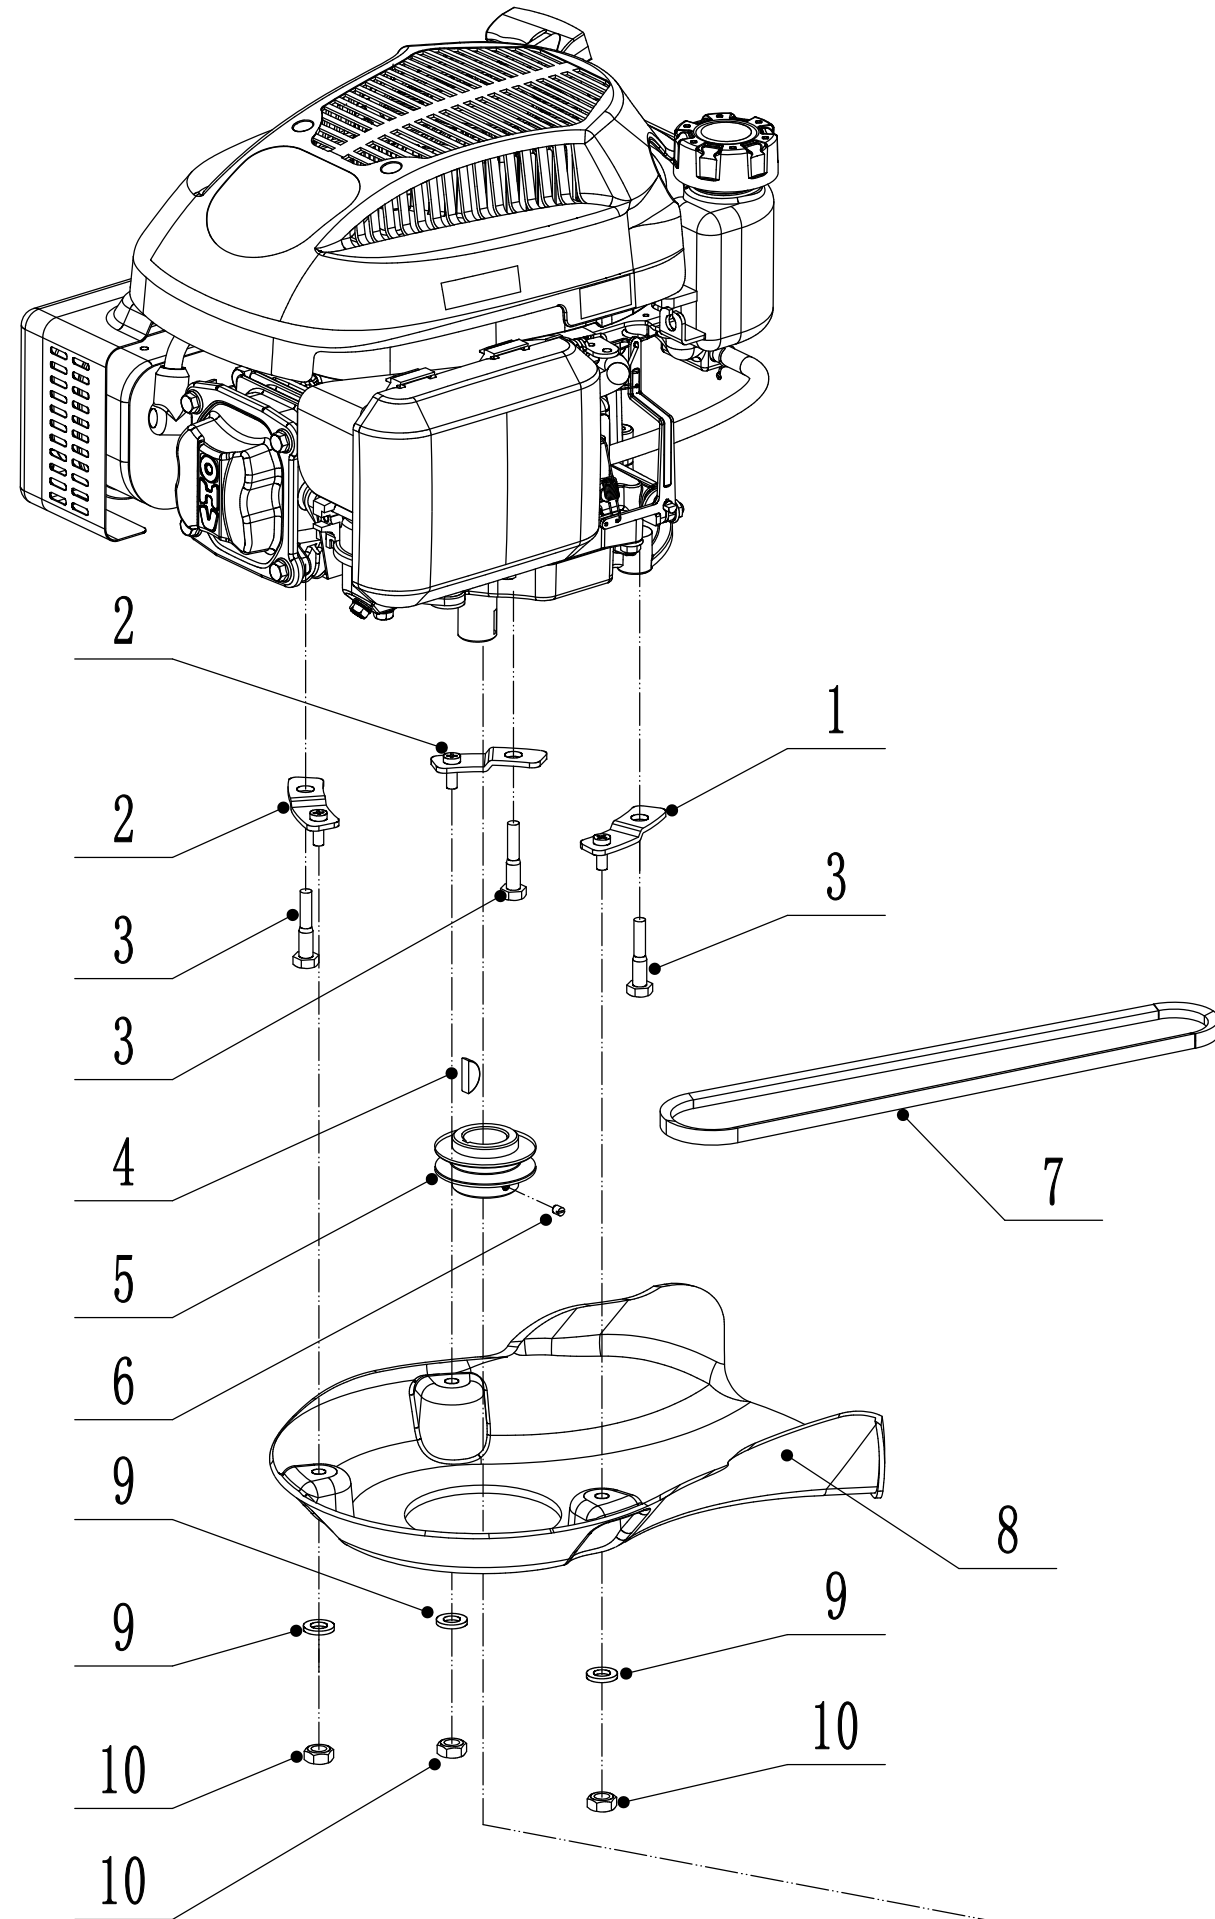

3 Blade system

Part 3 - Blade System Spare parts		
No.	ID Zboží	Název
1	5360111010/02	Engine Washer 1
2	5360112010/02	Engine Washer 2
3	5320115010	ST screw - 3/8x16x25
4	4510401010	Key
5	4560402040/02	Engine Pulley
6	0105006006	Locking Screw
7	4560114010	V Belt - V10x815 (30°)
8	4560102010	Belt Shield
9	0302006000	Big Flat Washer
10	0202006000	Lock Nut - M6
12	5320404020/02	Adaptor
13	5310402010	Friction Washer
14	4510403010A/32	Blade
15	5310404010/02	Lock Disc
16	5310406010/04	Dish Washer
17	5320405011	Central Bolt - 3/8x24x55