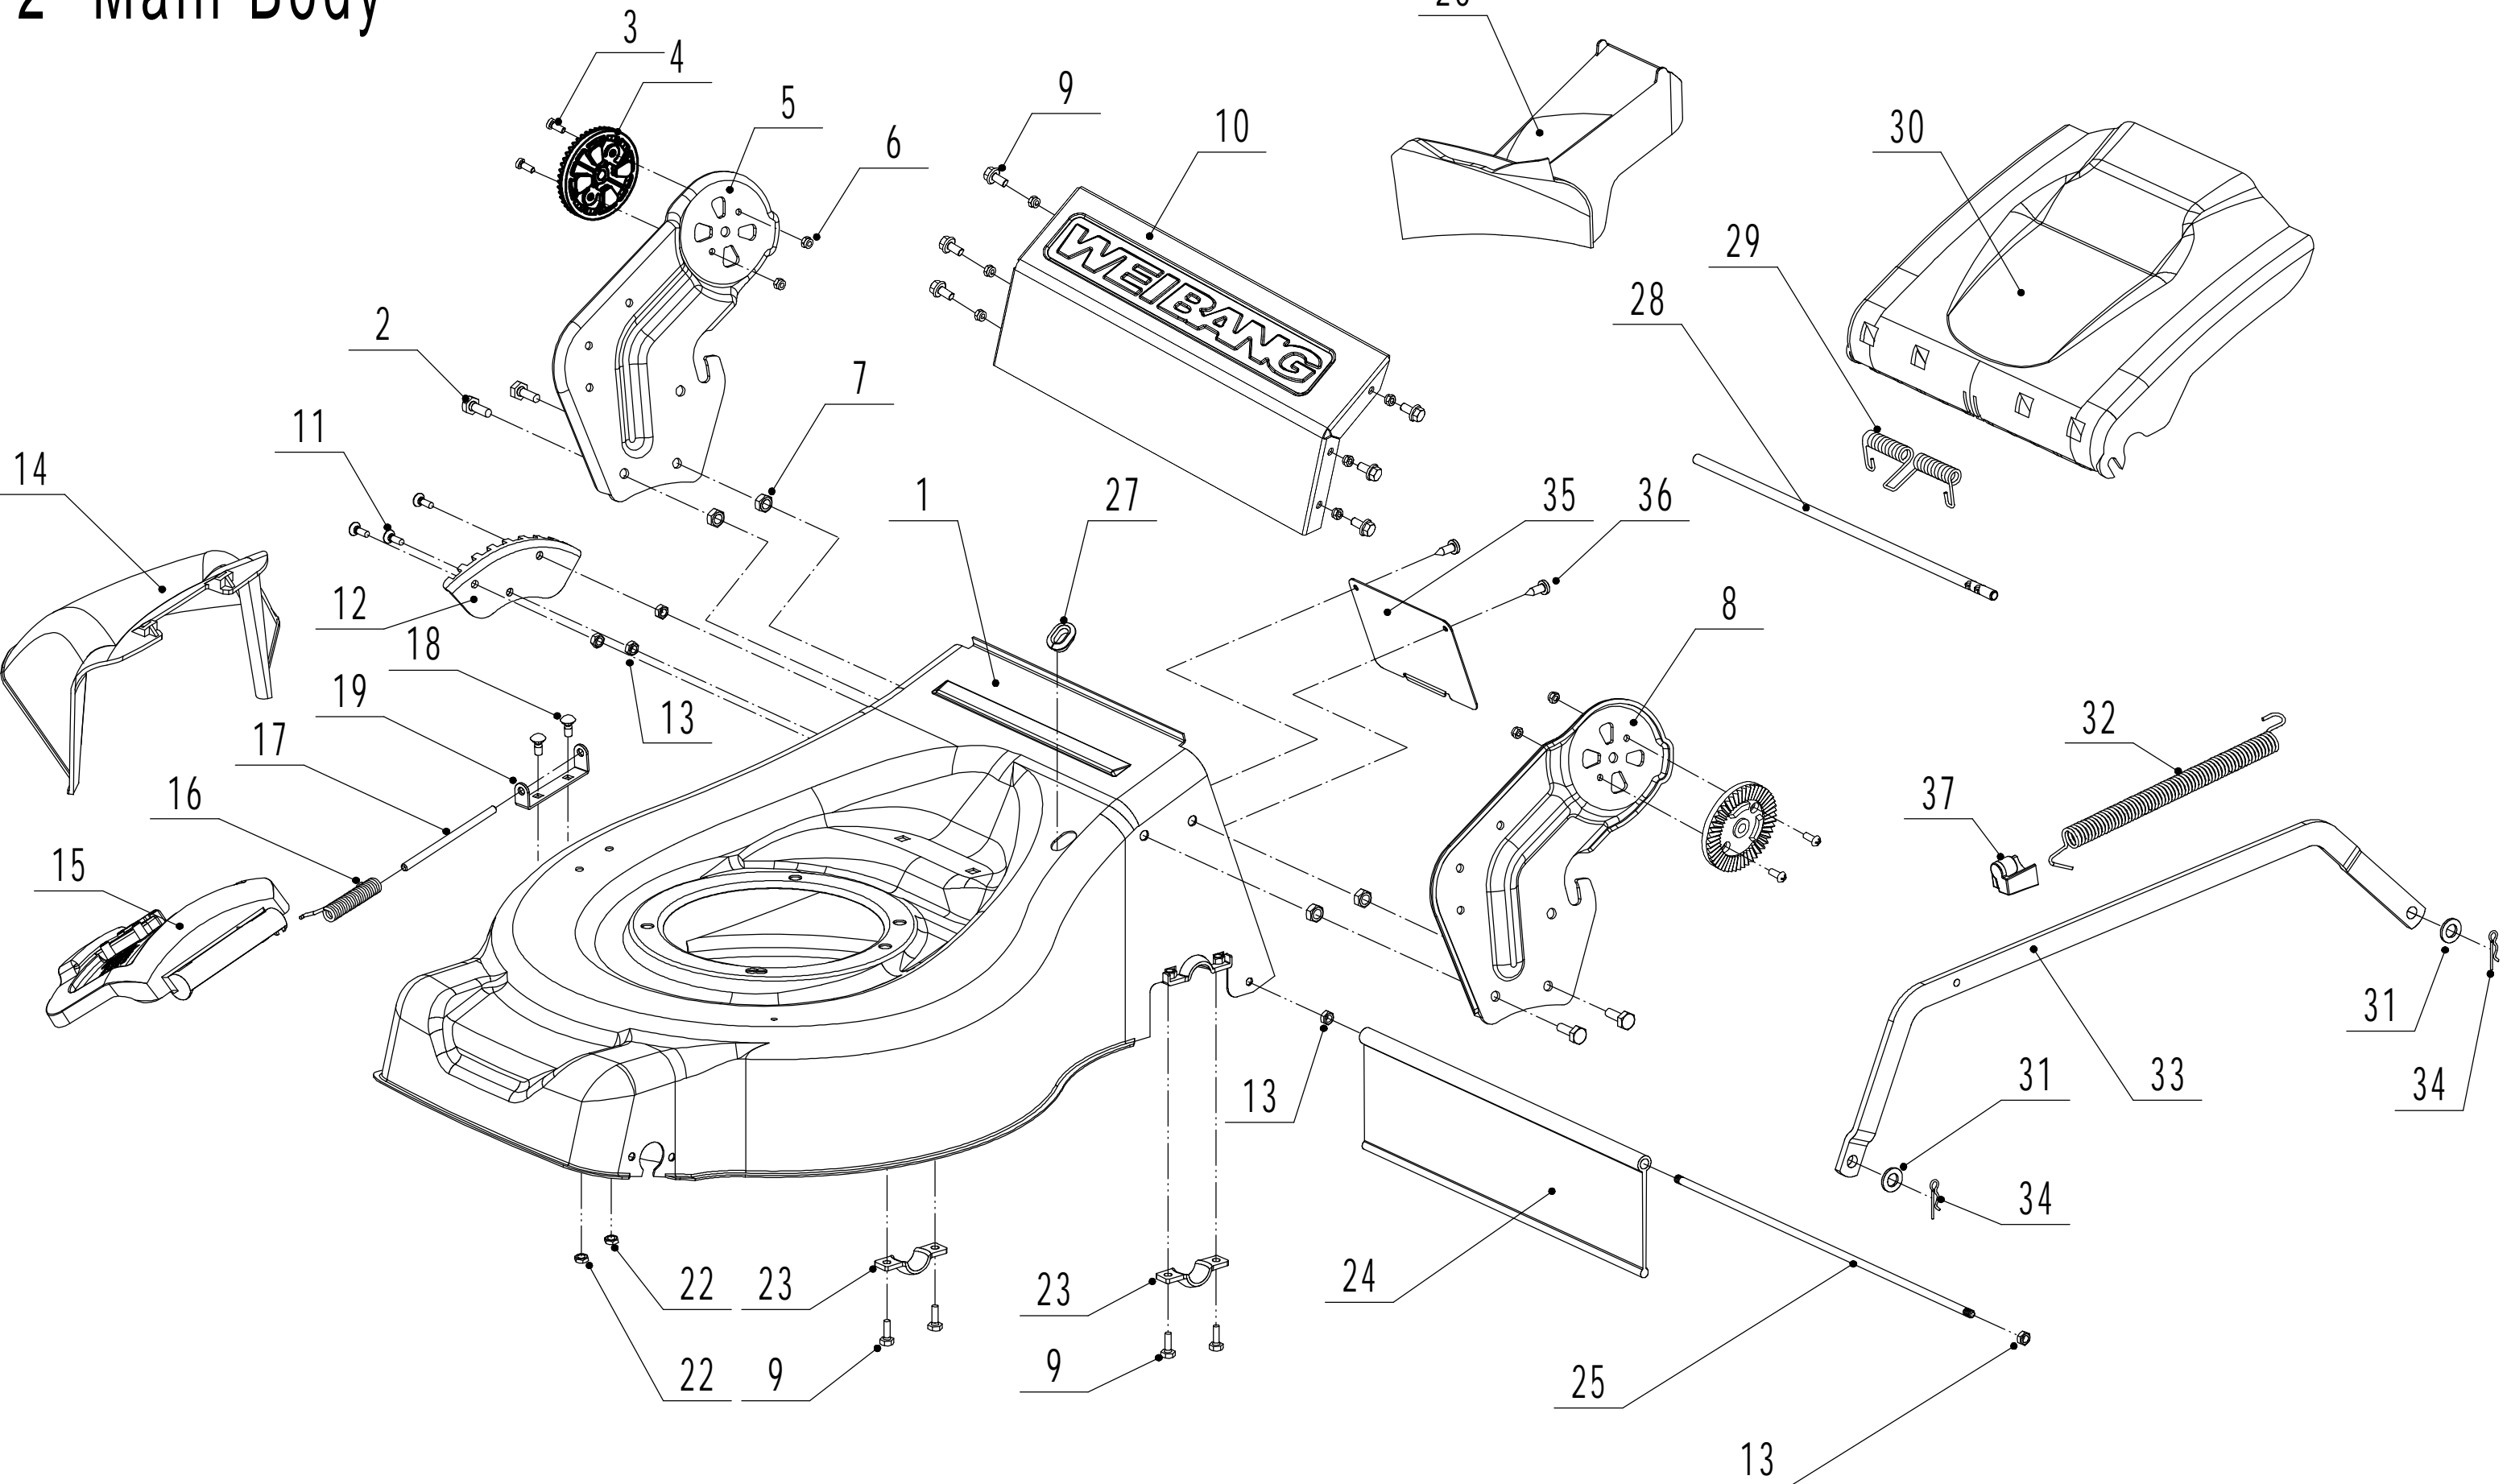

Weibang WB 456 SCVE 7in1

2021

WEIBANG[®]
GARDEN MACHINES

2 Main Body

Part 2 - Main Body Spare parts		
No.	ID Zboží	Název
1	4560101004/49	Chassis
2	0102008016	Bolt - M8x16
3	0104005012	Screw - M5x12
4	AVSA000000040/22	Tooth Disc
5	4560112010K/40	Right Bracket
6	0202005000	Lock Nut - M5
7	0202008000	Lock Nut - M8
8	4560111010K/40	Left Bracket
9	0102006012	Bolt - M6x12
10	4560111030K/49	Connector
11	0104006016	Screw - M6x16
12	4560110010/01	Graduator
13	0202006000	Lock Nut - M6
14	4560108010	Side Discharge Deflector
15	4560107012	Side Discharge Cover Kit
16	5020119010	Spring - Side Discharge Cover
17	5020120010/02	Pivot - Side Discharge Cover
18	0107006014	Bolt - M6x14
19	5020118010/02	Side Discharge Cover Bracket
22	0204006000	Lock Nut - M6
23	5320114020/01	Upper Bearing Bracket
24	4320119010	Trailing Flap
25	4320118010/02	Pivot - Trailing Flap
26	4560104010	Mulching Plug
27	5360122010	Rubber Ring
28	4560106010/02	Rear Cover Pivot
29	5360118010	Rear Cover Spring
30	4560105010	Rear Cover
31	0301010000	Flat Washer - M10
32	WB2100020102/01	Spring - Connecting Rod
33	4560109011/40	Connecting Rod
34	5320333010	Check Ring
35	5360105010D/49	Baffle
36	0106004009	Screw - 4.2x9.5
37	4560109012	Spring Bracket

3 Blade system

Part 3 - Blade System Spare parts		
No.	ID Zboží	Název
1	5360111010/02	Engine Washer 1
2	5360112010/02	Engine Washer 2
3	5320115010	ST screw - 3/8x16x25
4	4510401010	Key
5	4560402040/02	Engine Pulley
6	0105006006	Locking Screw
7	4560114010	V Belt - V10x815 (30°)
8	4560102010	Belt Shield
9	0302006000	Big Flat Washer
10	0202006000	Lock Nut - M6
12	5320404020/02	Adaptor
13	5310402010	Friction Washer
14	4510403010A/32	Blade
15	5310404010/02	Lock Disc
16	5310406010/04	Dish Washer
17	5320405011	Central Bolt - 3/8x24x55