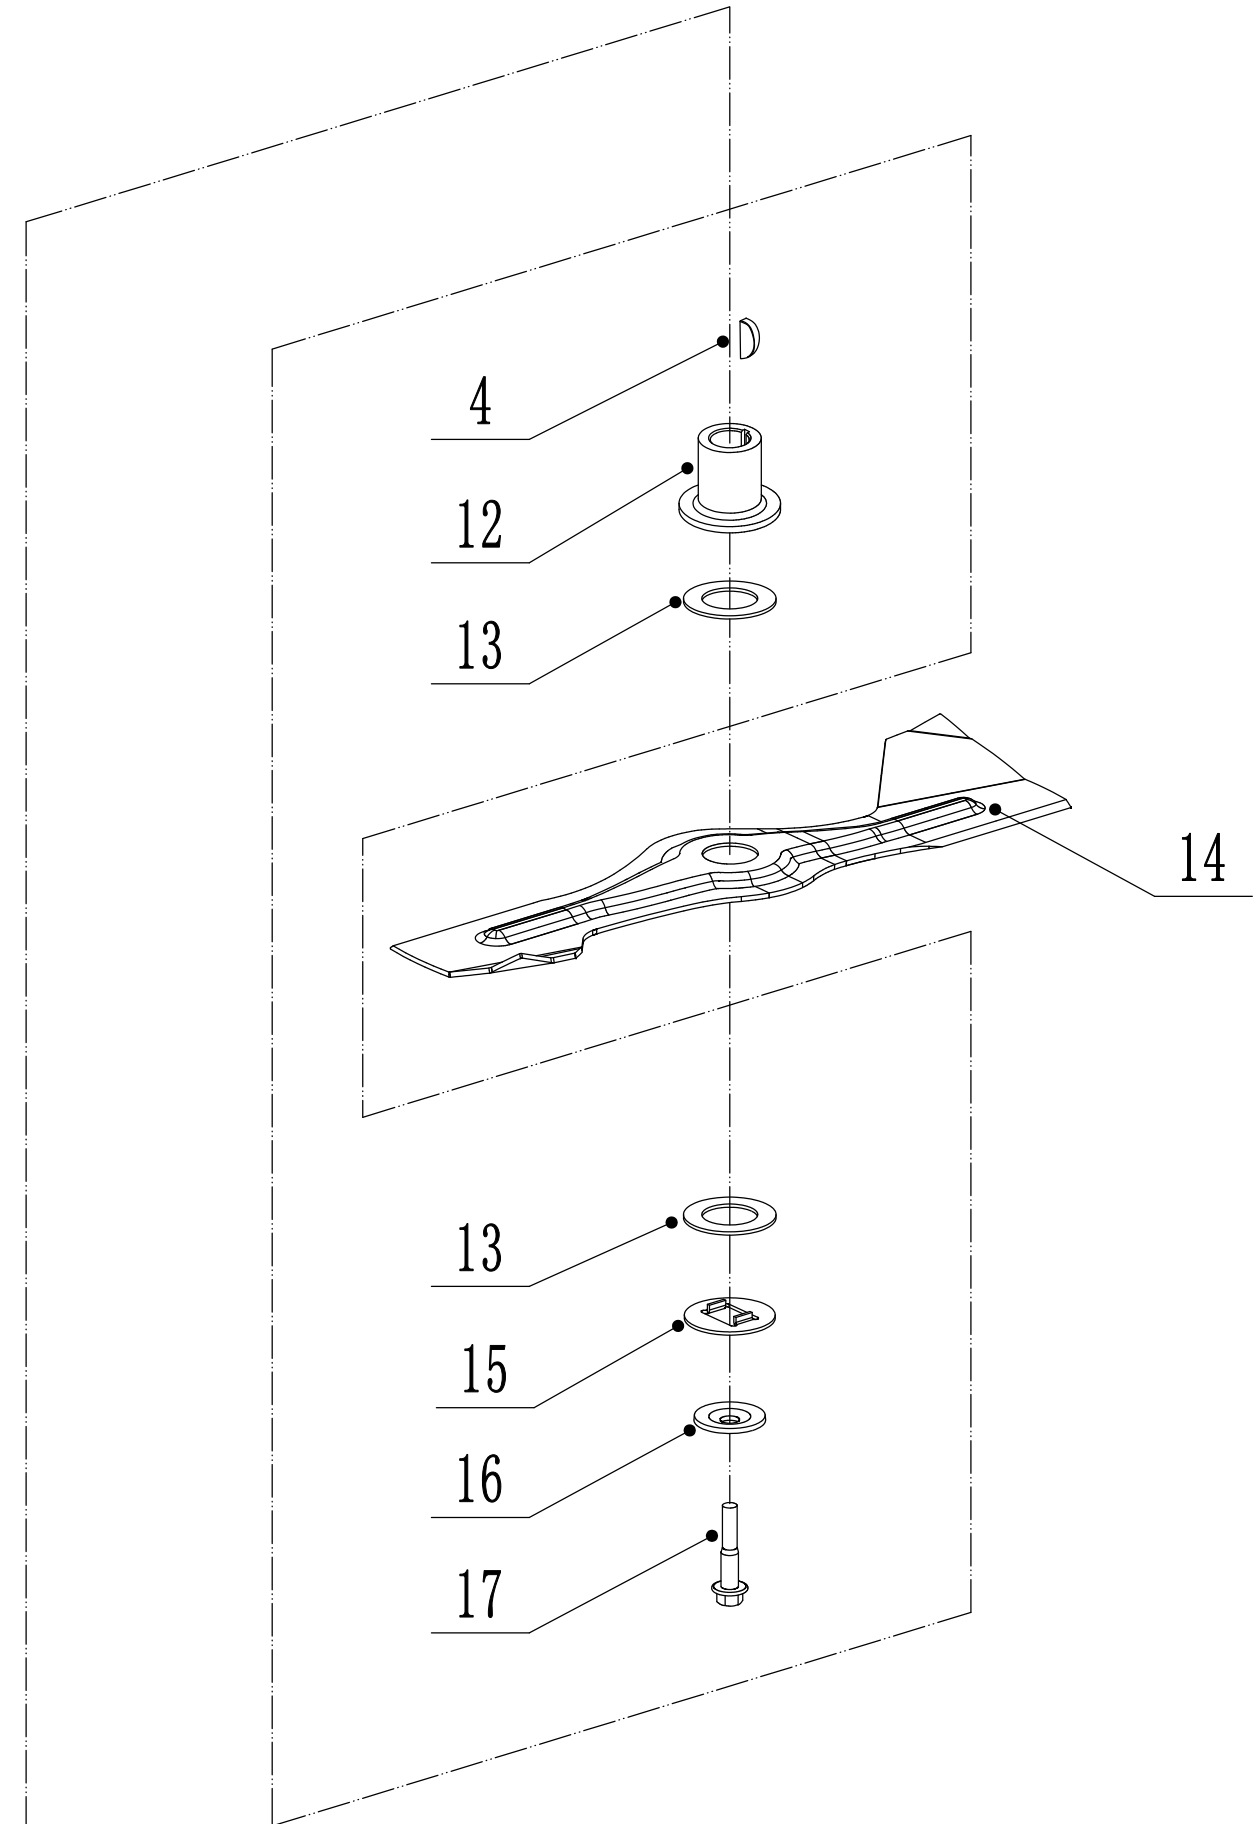

Weibang WB 456 SCVE 7in1

2021

WEIBANG[®]
GARDEN MACHINES

2 Main Body

Part 2 - Main Body Spare parts		
No.	ID Zboží	Název
1	4560101004/49	Chassis
2	0102008016	Bolt - M8x16
3	0104005012	Screw - M5x12
4	AVSA000000040/22	Tooth Disc
5	4560112010K/40	Right Bracket
6	0202005000	Lock Nut - M5
7	0202008000	Lock Nut - M8
8	4560111010K/40	Left Bracket
9	0102006012	Bolt - M6x12
10	4560111030K/49	Connector
11	0104006016	Screw - M6x16
12	4560110010/01	Graduator
13	0202006000	Lock Nut - M6
14	4560108010	Side Discharge Deflector
15	4560107012	Side Discharge Cover Kit
16	5020119010	Spring - Side Discharge Cover
17	5020120010/02	Pivot - Side Discharge Cover
18	0107006014	Bolt - M6x14
19	5020118010/02	Side Discharge Cover Bracket
22	0204006000	Lock Nut - M6
23	5320114020/01	Upper Bearing Bracket
24	4320119010	Trailing Flap
25	4320118010/02	Pivot - Trailing Flap
26	4560104010	Mulching Plug
27	5360122010	Rubber Ring
28	4560106010/02	Rear Cover Pivot
29	5360118010	Rear Cover Spring
30	4560105010	Rear Cover
31	0301010000	Flat Washer - M10
32	WB2100020102/01	Spring - Connecting Rod
33	4560109011/40	Connecting Rod
34	5320333010	Check Ring
35	5360105010D/49	Baffle
36	0106004009	Screw - 4.2x9.5
37	4560109012	Spring Bracket

3 Blade system

Part 3 - Blade System Spare parts		
No.	ID Zboží	Název
1	5360111010/02	Engine Washer 1
2	5360112010/02	Engine Washer 2
3	5320115010	ST screw - 3/8x16x25
4	4510401010	Key
5	4560402040/02	Engine Pulley
6	0105006006	Locking Screw
7	4560114010	V Belt - V10x815 (30°)
8	4560102010	Belt Shield
9	0302006000	Big Flat Washer
10	0202006000	Lock Nut - M6
12	5320404020/02	Adaptor
13	5310402010	Friction Washer
14	4510403010A/32	Blade
15	5310404010/02	Lock Disc
16	5310406010/04	Dish Washer
17	5320405011	Central Bolt - 3/8x24x55