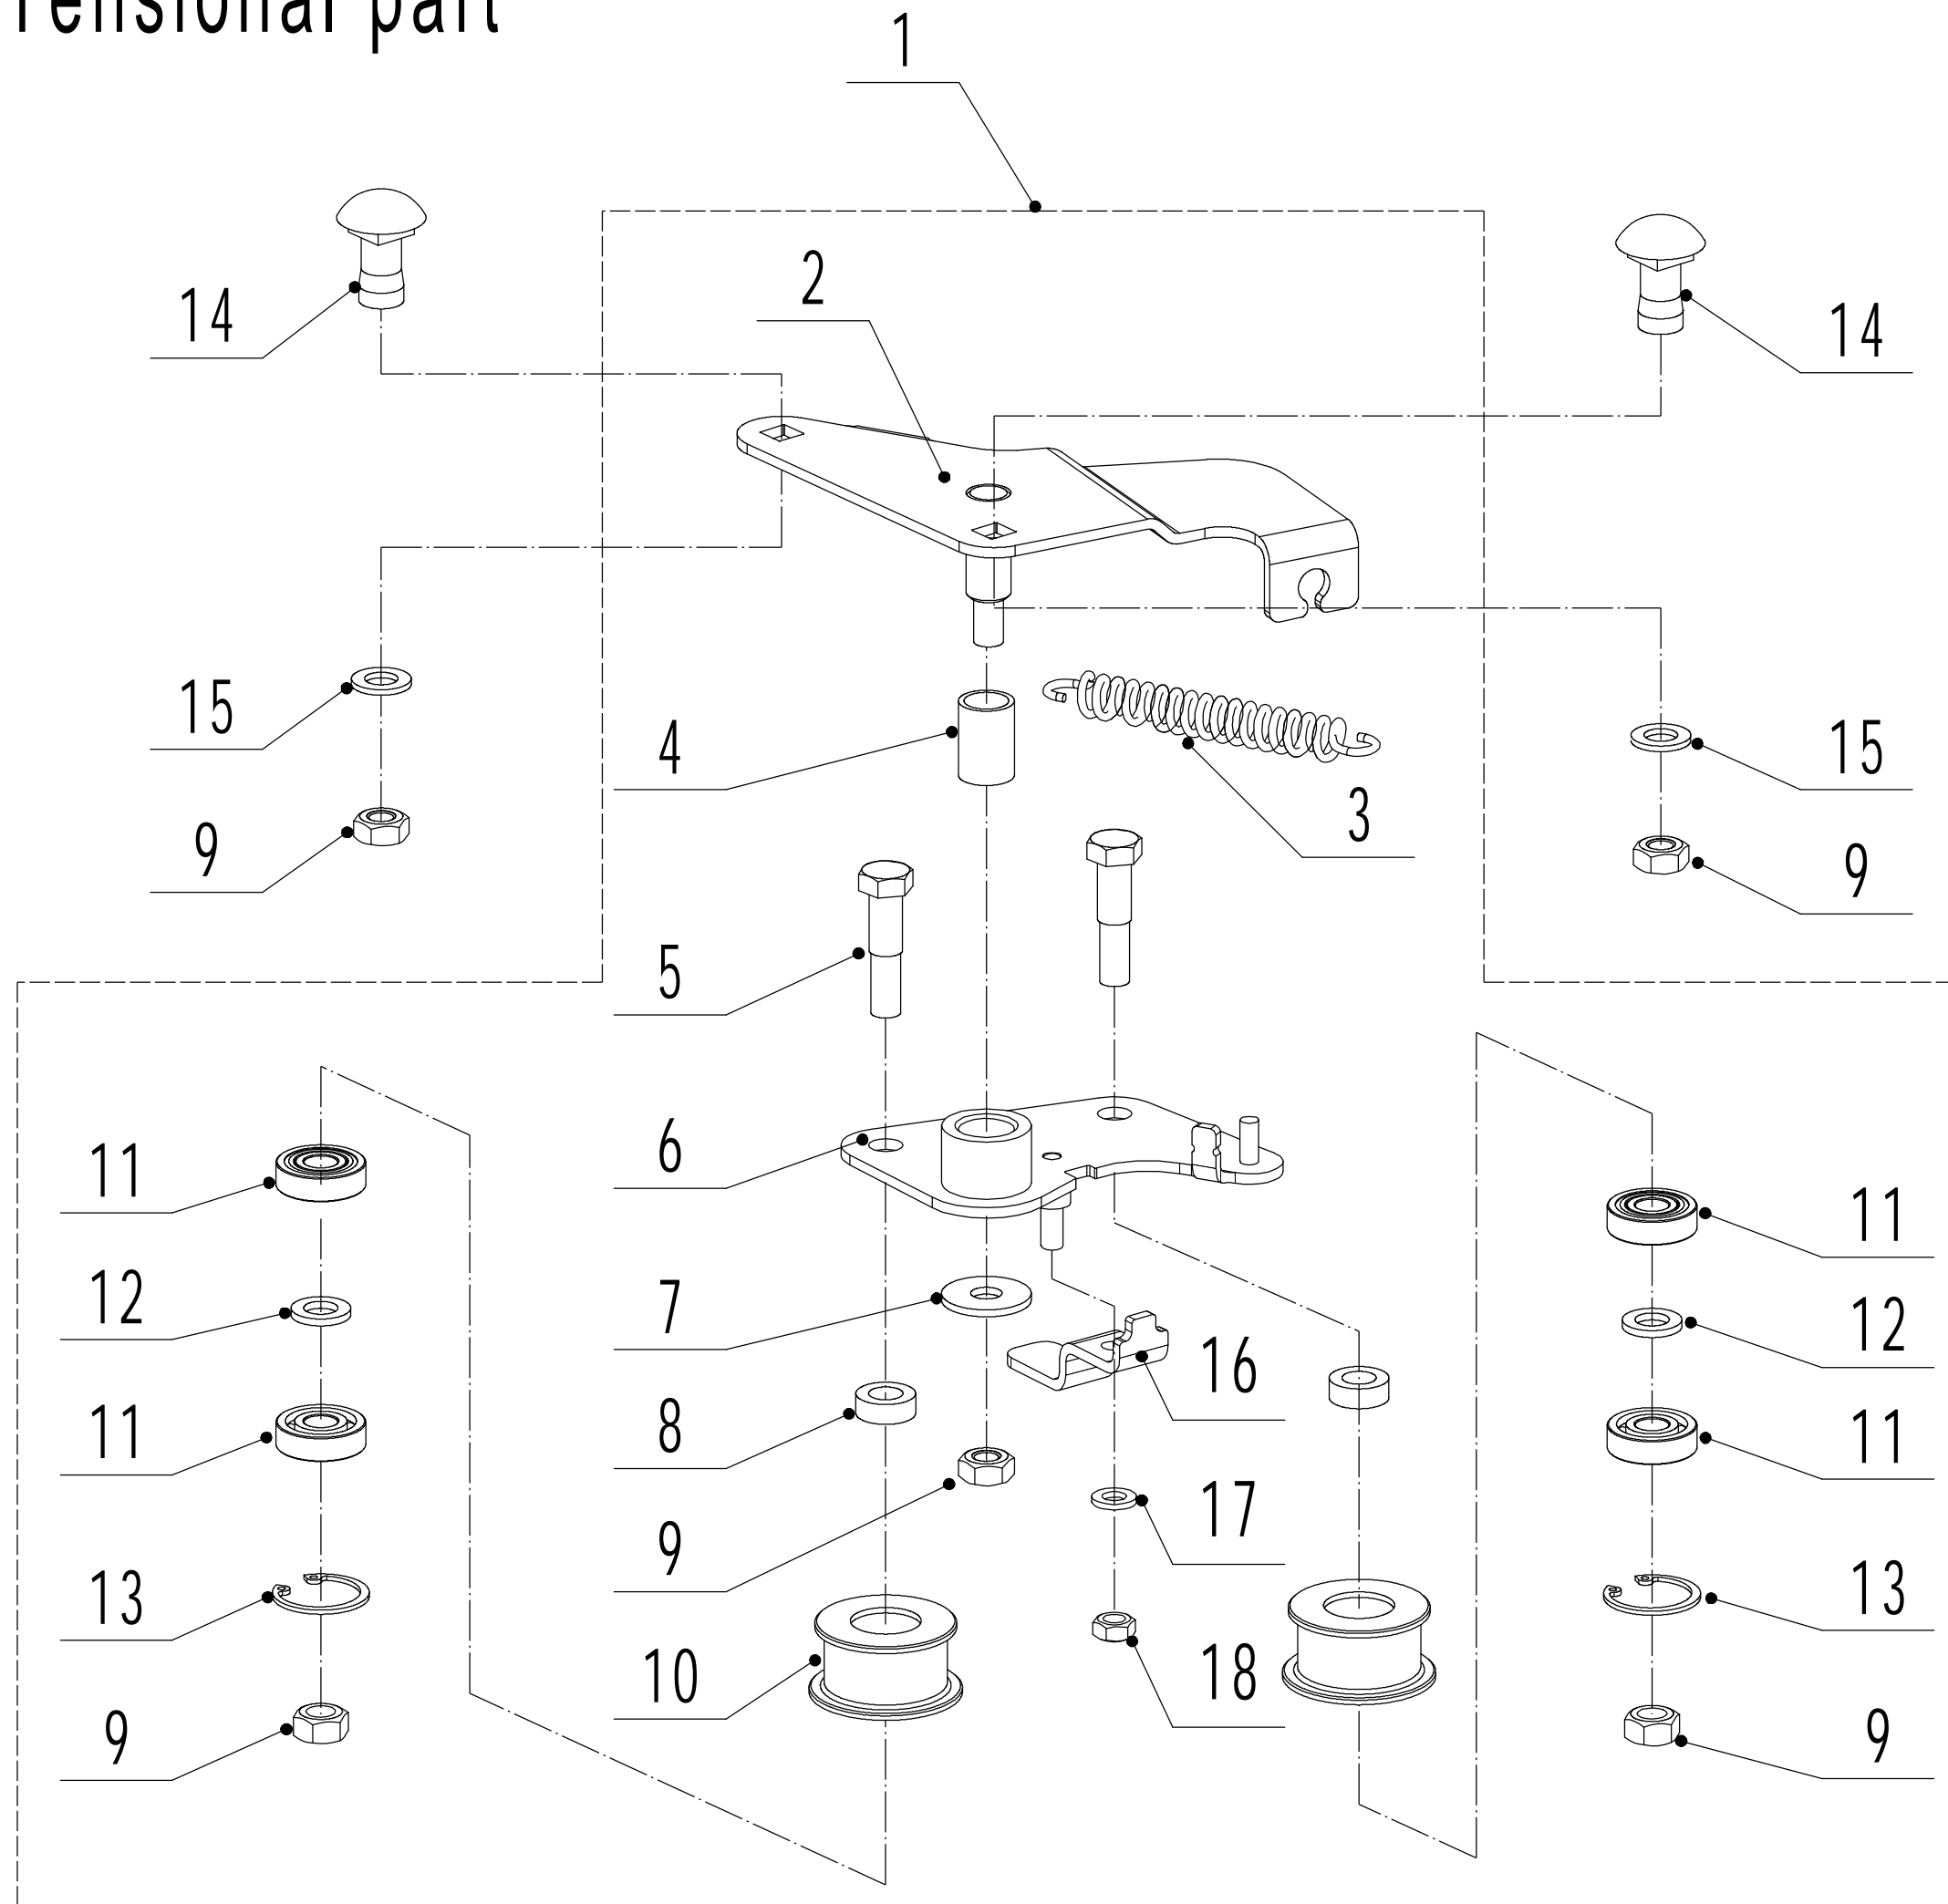

No.	ID Zboží	Název
48	0103005055	Inner Hex Bolt - M5x55
49	1401025015	O-Sealing Ring

6 Handle And Controls

Part 6 - Handle and Controls Spare parts		
No.	ID Zboží	Název
1	4560115010E/49	Handle
2	GM56E010000082	Handle Sheath
3	5020506030S/40	Clutch Lever Weldment
4	5020503020S/40	Brake Lever Weldment
5	5020501030S	Control Box Upper Cover
6	5380508010	Speed Control Grip
7	0106003013	Screw - ST2.9x13
8	0202006000	Lock Nut - M6
9	0108006060	Screw - M6x60
10	GM48H010000020	throttle cover
11	5020501040S	lower cover
12	LH194-1195	Clutch Cable
13	BS120-1230	Brake Cable
14	0113040018	Screw
15	ZD8/200	Cable tie
16	40E0109000	Pressing Cable Bracket
17	0108006030	Cross Slot bolt
18	YJQD/504	Button Start Assembly
19	5360505010K	Speed Control Bracket
20	0202005000	Lock Nut - M5
21	5360506011	Speed Control Cable Bolt
22	TX123-1035-A	Speed Control Cable
23	0301005000	Washer
24	0104005012	Screw - M5x12
25	4510114030	Fix Cap
26	GM48S000000100	Connecting Bolt
27	GM56A100400000	Lock Lever
28	0801008025	Axis Pin
29	GM56A100000040/04	Spacer
30	GM56A100000050/01	Spacer
31	GM48S030200000	Tooth Disc Kit
32	0203008000	Lock Nut - M8

7 Grass Catcher

Part 7 - Grass catcher Spare parts		
No.	ID Zboží	Název
1	4560602010/22	Grass Catcher Frame
2	4560603010/84	Grass Bag

8 Tensional part

Part 8 - Variable Speed Pulley Spare parts		
No.	ID Zboží	Název
1	Y094560A1	Tensional Pully Assembly
2	5040114010A1/02	Tensional Arm Bracket
3	4820114010	Tensional Spring
4	4820112010	Nylon Bush
5	5340131010/02	Tensional Pulley Bolt
6	5040115010A1/02	Tensional Arm Weldment
7	0302008000	Big Flat Washer - M8
8	5340129010/02	Spacer1
9	0202008000	Lock Nut - M8
10	5340128010	Tensional Pulley
11	609/2RS	Bearing
12	5340130010/02	Spacer2
13	1001024000	Check Ring For Shaft
14	0107008016	Square Neck Bolt - M8x16
15	0301008000	Flat Washer - 8
16	5040122010/02	Belt limit plate
17	0301006000	Flat Washer - 6
18	0202006000	Nut - M6