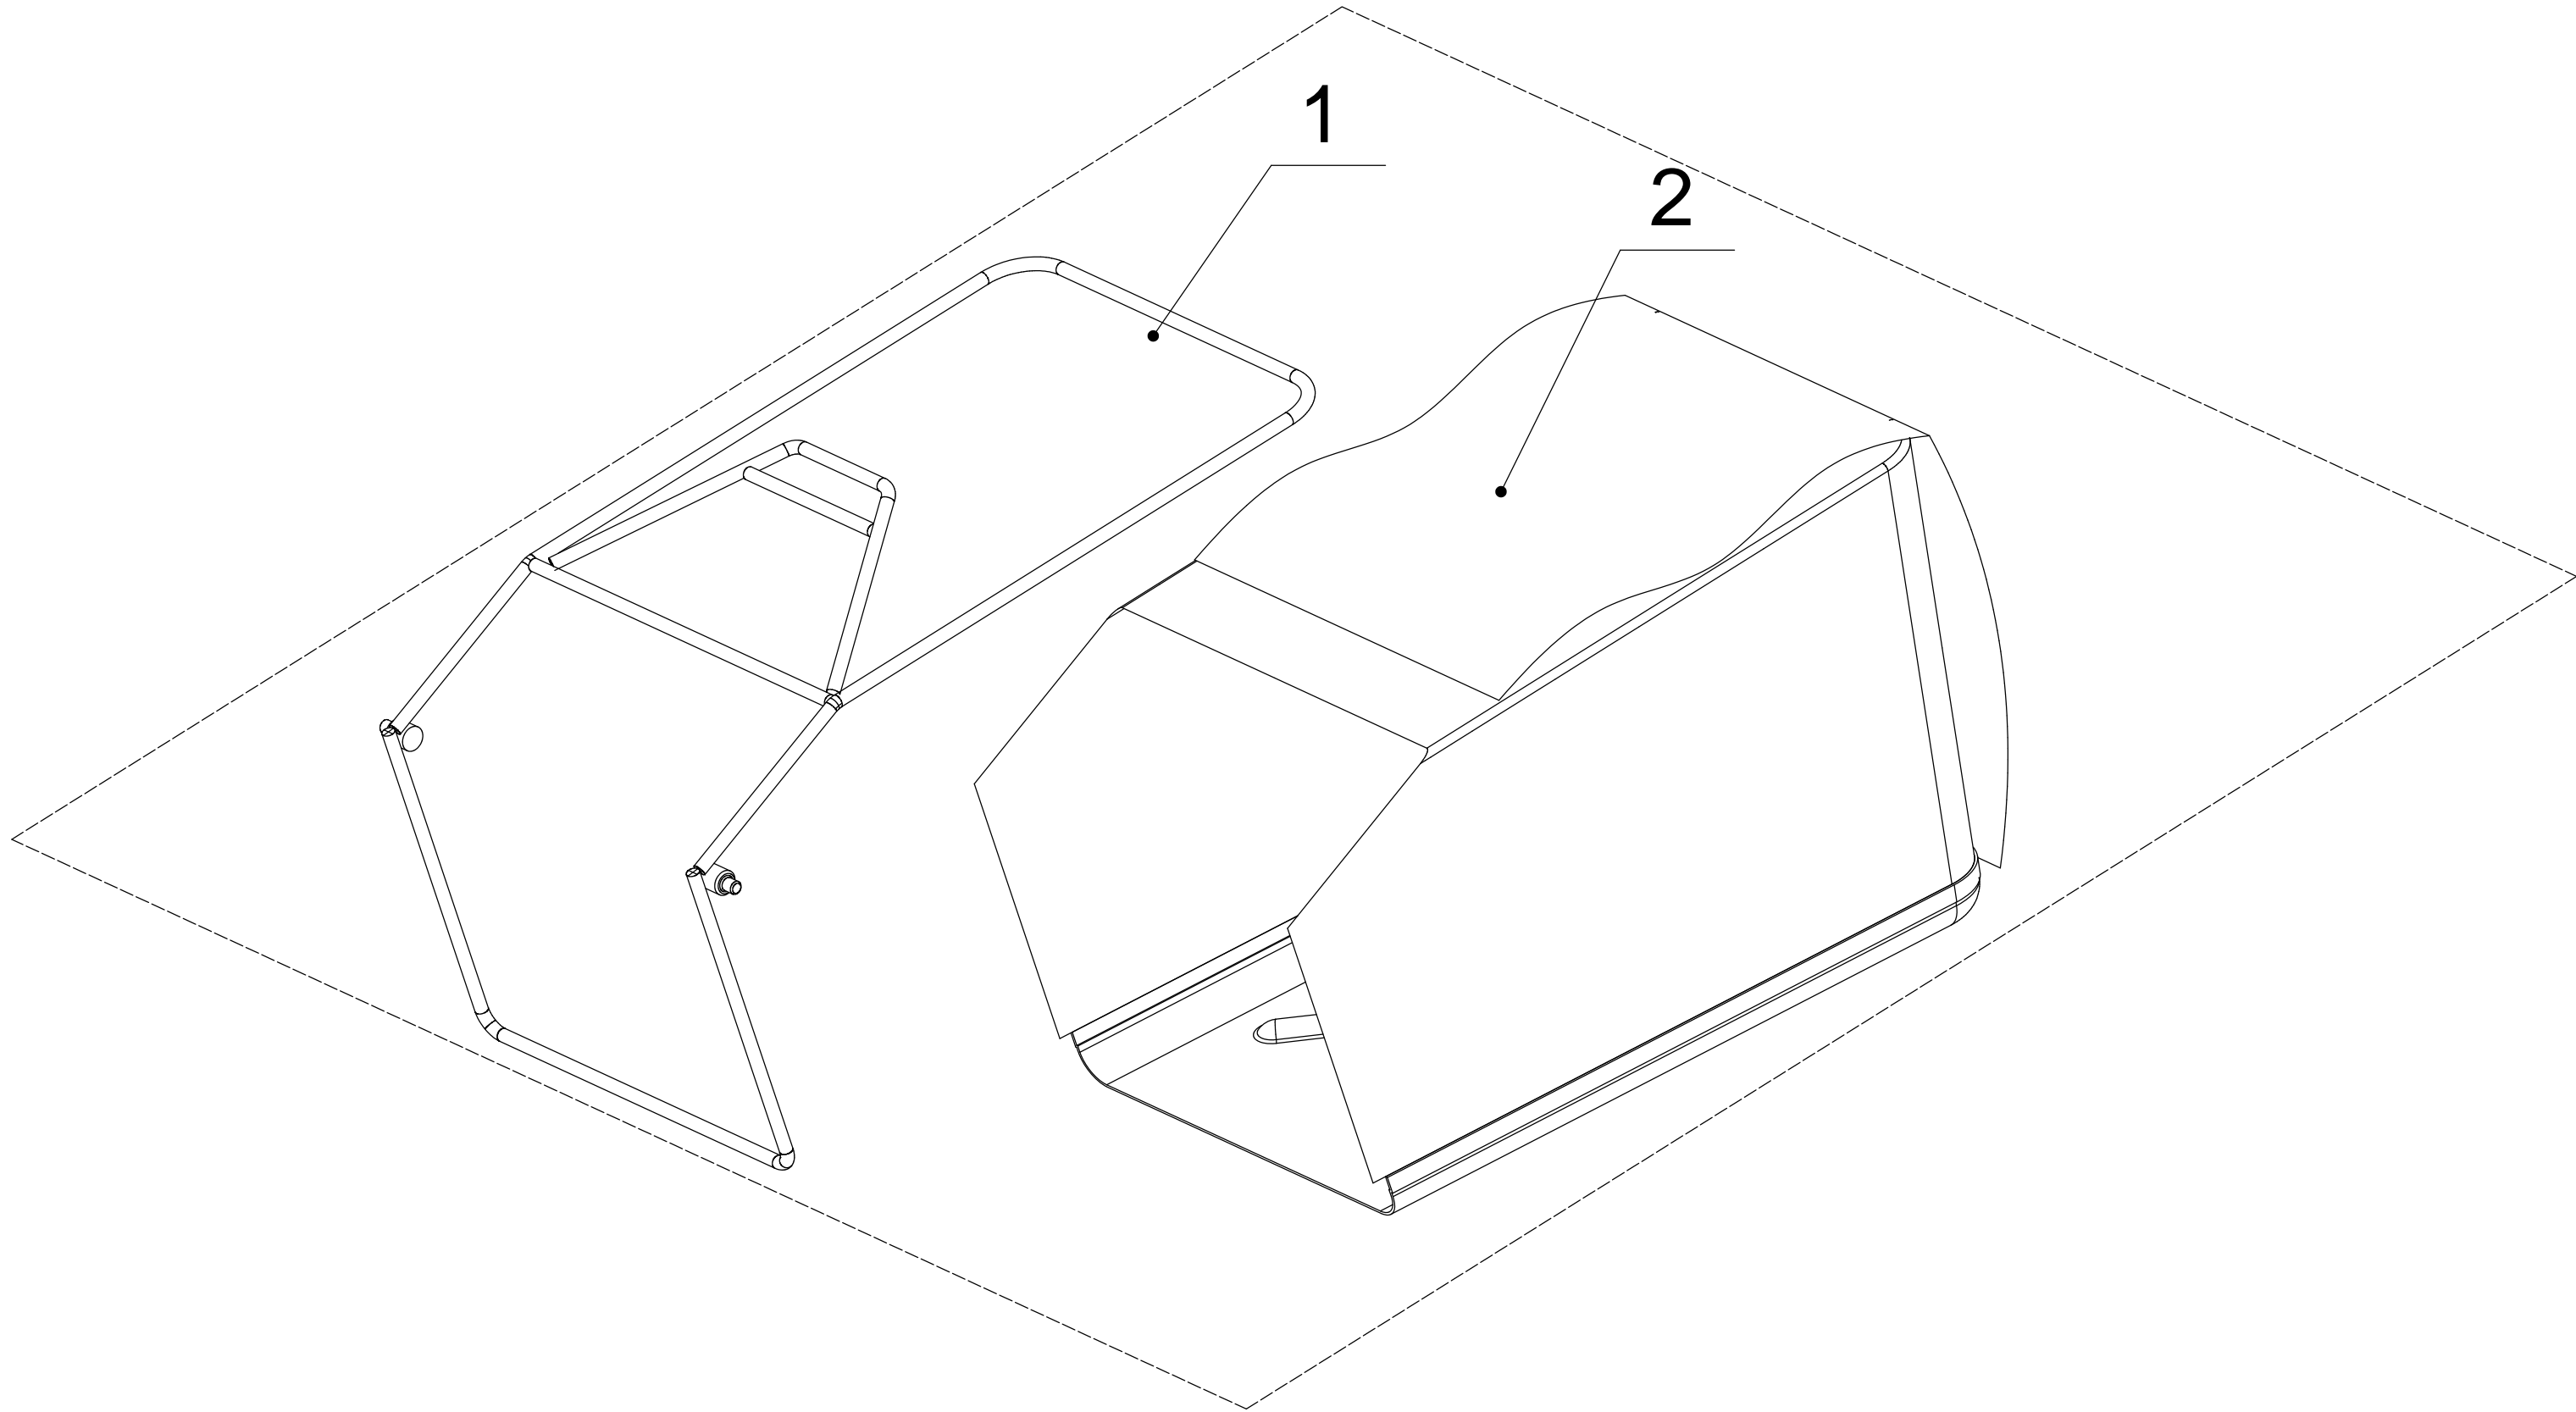

7 Grass Catcher

Part 7 - Grass catcher Spare parts		
No.	ID Zboží	Název
1	4560602010/22	Grass Catcher Frame
2	4560603010/84	Grass Bag