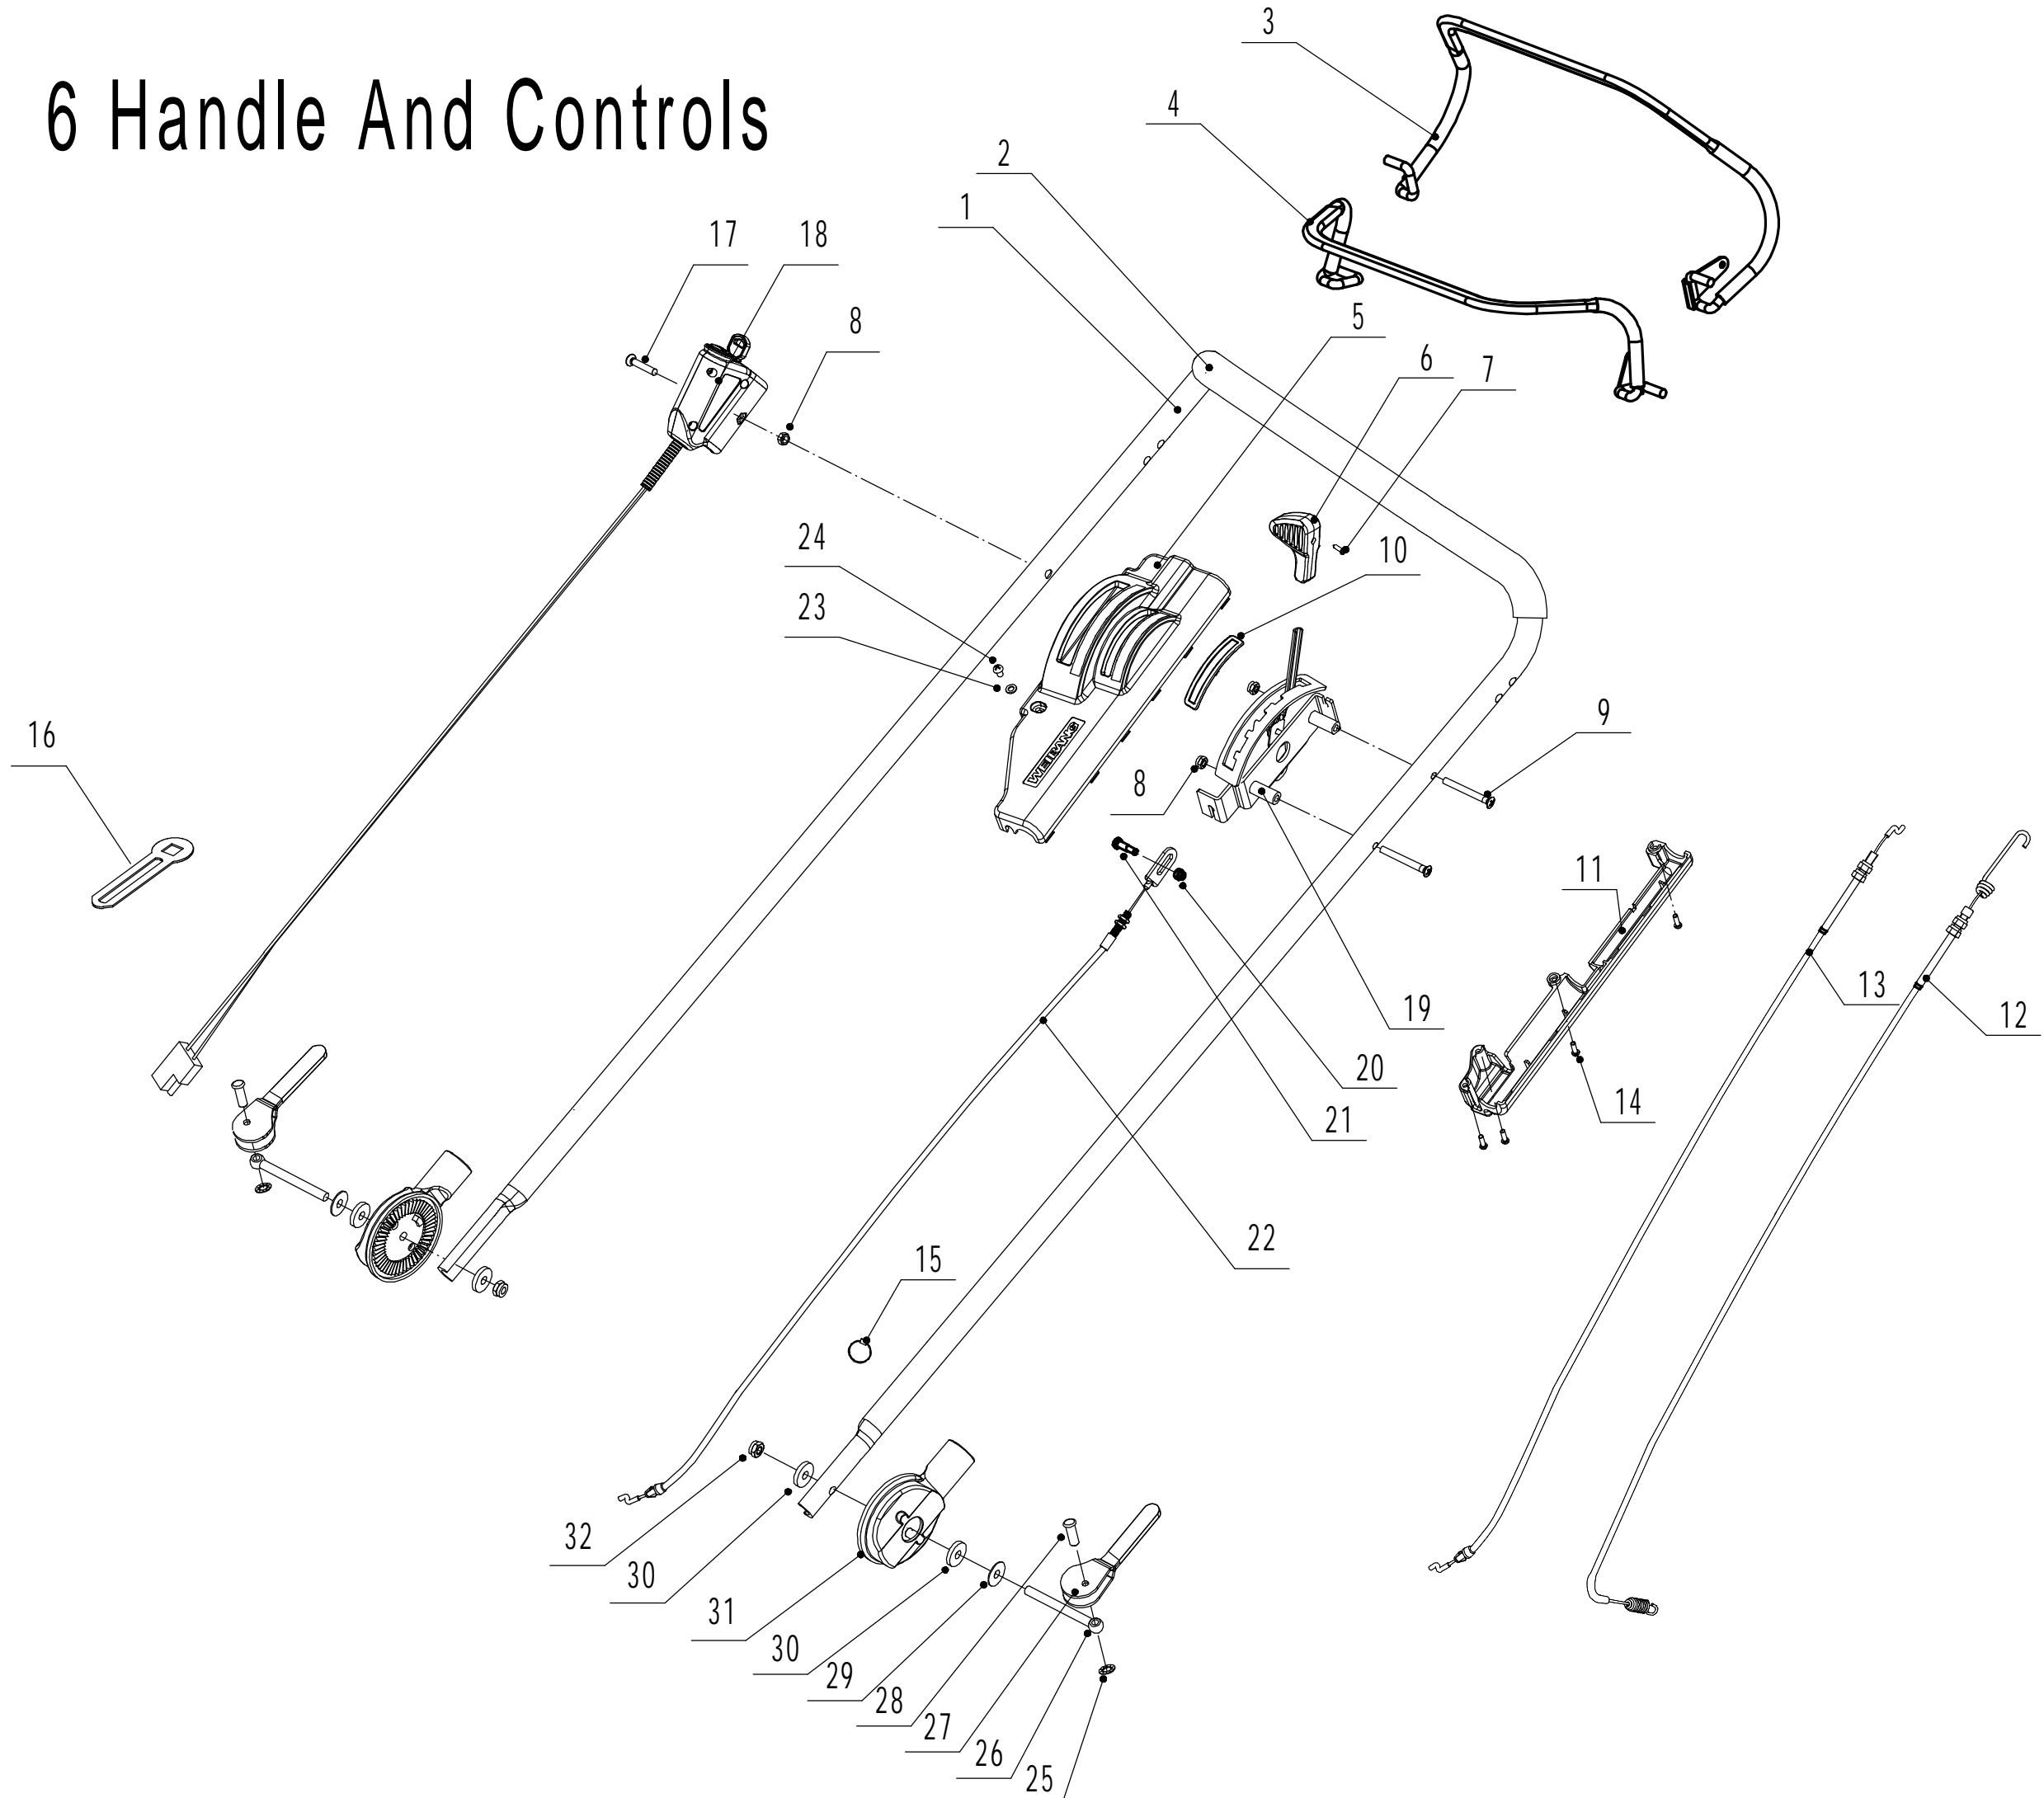

4 Front Axle

Part 4 - Front Axle Spare parts		
No.	ID Zboží	Název
1	5310214010	Wheel Cap
2	0101008015	Bolt - M8x15
3	0401008000	Spring Washer
4	0301006000	Flat Washer
5	4510210010/40	Wheel
6	5310213010	Bearing
8	5310211010/02	Spacer
9	5310210010/02	Axis Washer
10	5310209010	Ball Bearing
11	4560201010/01	Front Axle
12	0102006012	Bolt - M6x12
13	0202006000	Lock Nut - M6

No.	ID Zboží	Název
48	0103005055	Inner Hex Bolt - M5x55
49	1401025015	O-Sealing Ring

6 Handle And Controls

Part 6 - Handle and Controls Spare parts		
No.	ID Zboží	Název
1	4560115010E/49	Handle
2	GM56E010000082	Handle Sheath
3	5020506030S/40	Clutch Lever Weldment
4	5020503020S/40	Brake Lever Weldment
5	5020501030S	Control Box Upper Cover
6	5380508010	Speed Control Grip
7	0106003013	Screw - ST2.9x13
8	0202006000	Lock Nut - M6
9	0108006060	Screw - M6x60
10	GM48H010000020	throttle cover
11	5020501040S	lower cover
12	LH194-1195	Clutch Cable
13	BS120-1230	Brake Cable
14	0113040018	Screw
15	ZD8/200	Cable tie
16	40E0109000	Pressing Cable Bracket
17	0108006030	Cross Slot bolt
18	YJQD/504	Button Start Assembly
19	5360505010K	Speed Control Bracket
20	0202005000	Lock Nut - M5
21	5360506011	Speed Control Cable Bolt
22	TX123-1035-A	Speed Control Cable
23	0301005000	Washer
24	0104005012	Screw - M5x12
25	4510114030	Fix Cap
26	GM48S000000100	Connecting Bolt
27	GM56A100400000	Lock Lever
28	0801008025	Axis Pin
29	GM56A100000040/04	Spacer
30	GM56A100000050/01	Spacer
31	GM48S030200000	Tooth Disc Kit
32	0203008000	Lock Nut - M8