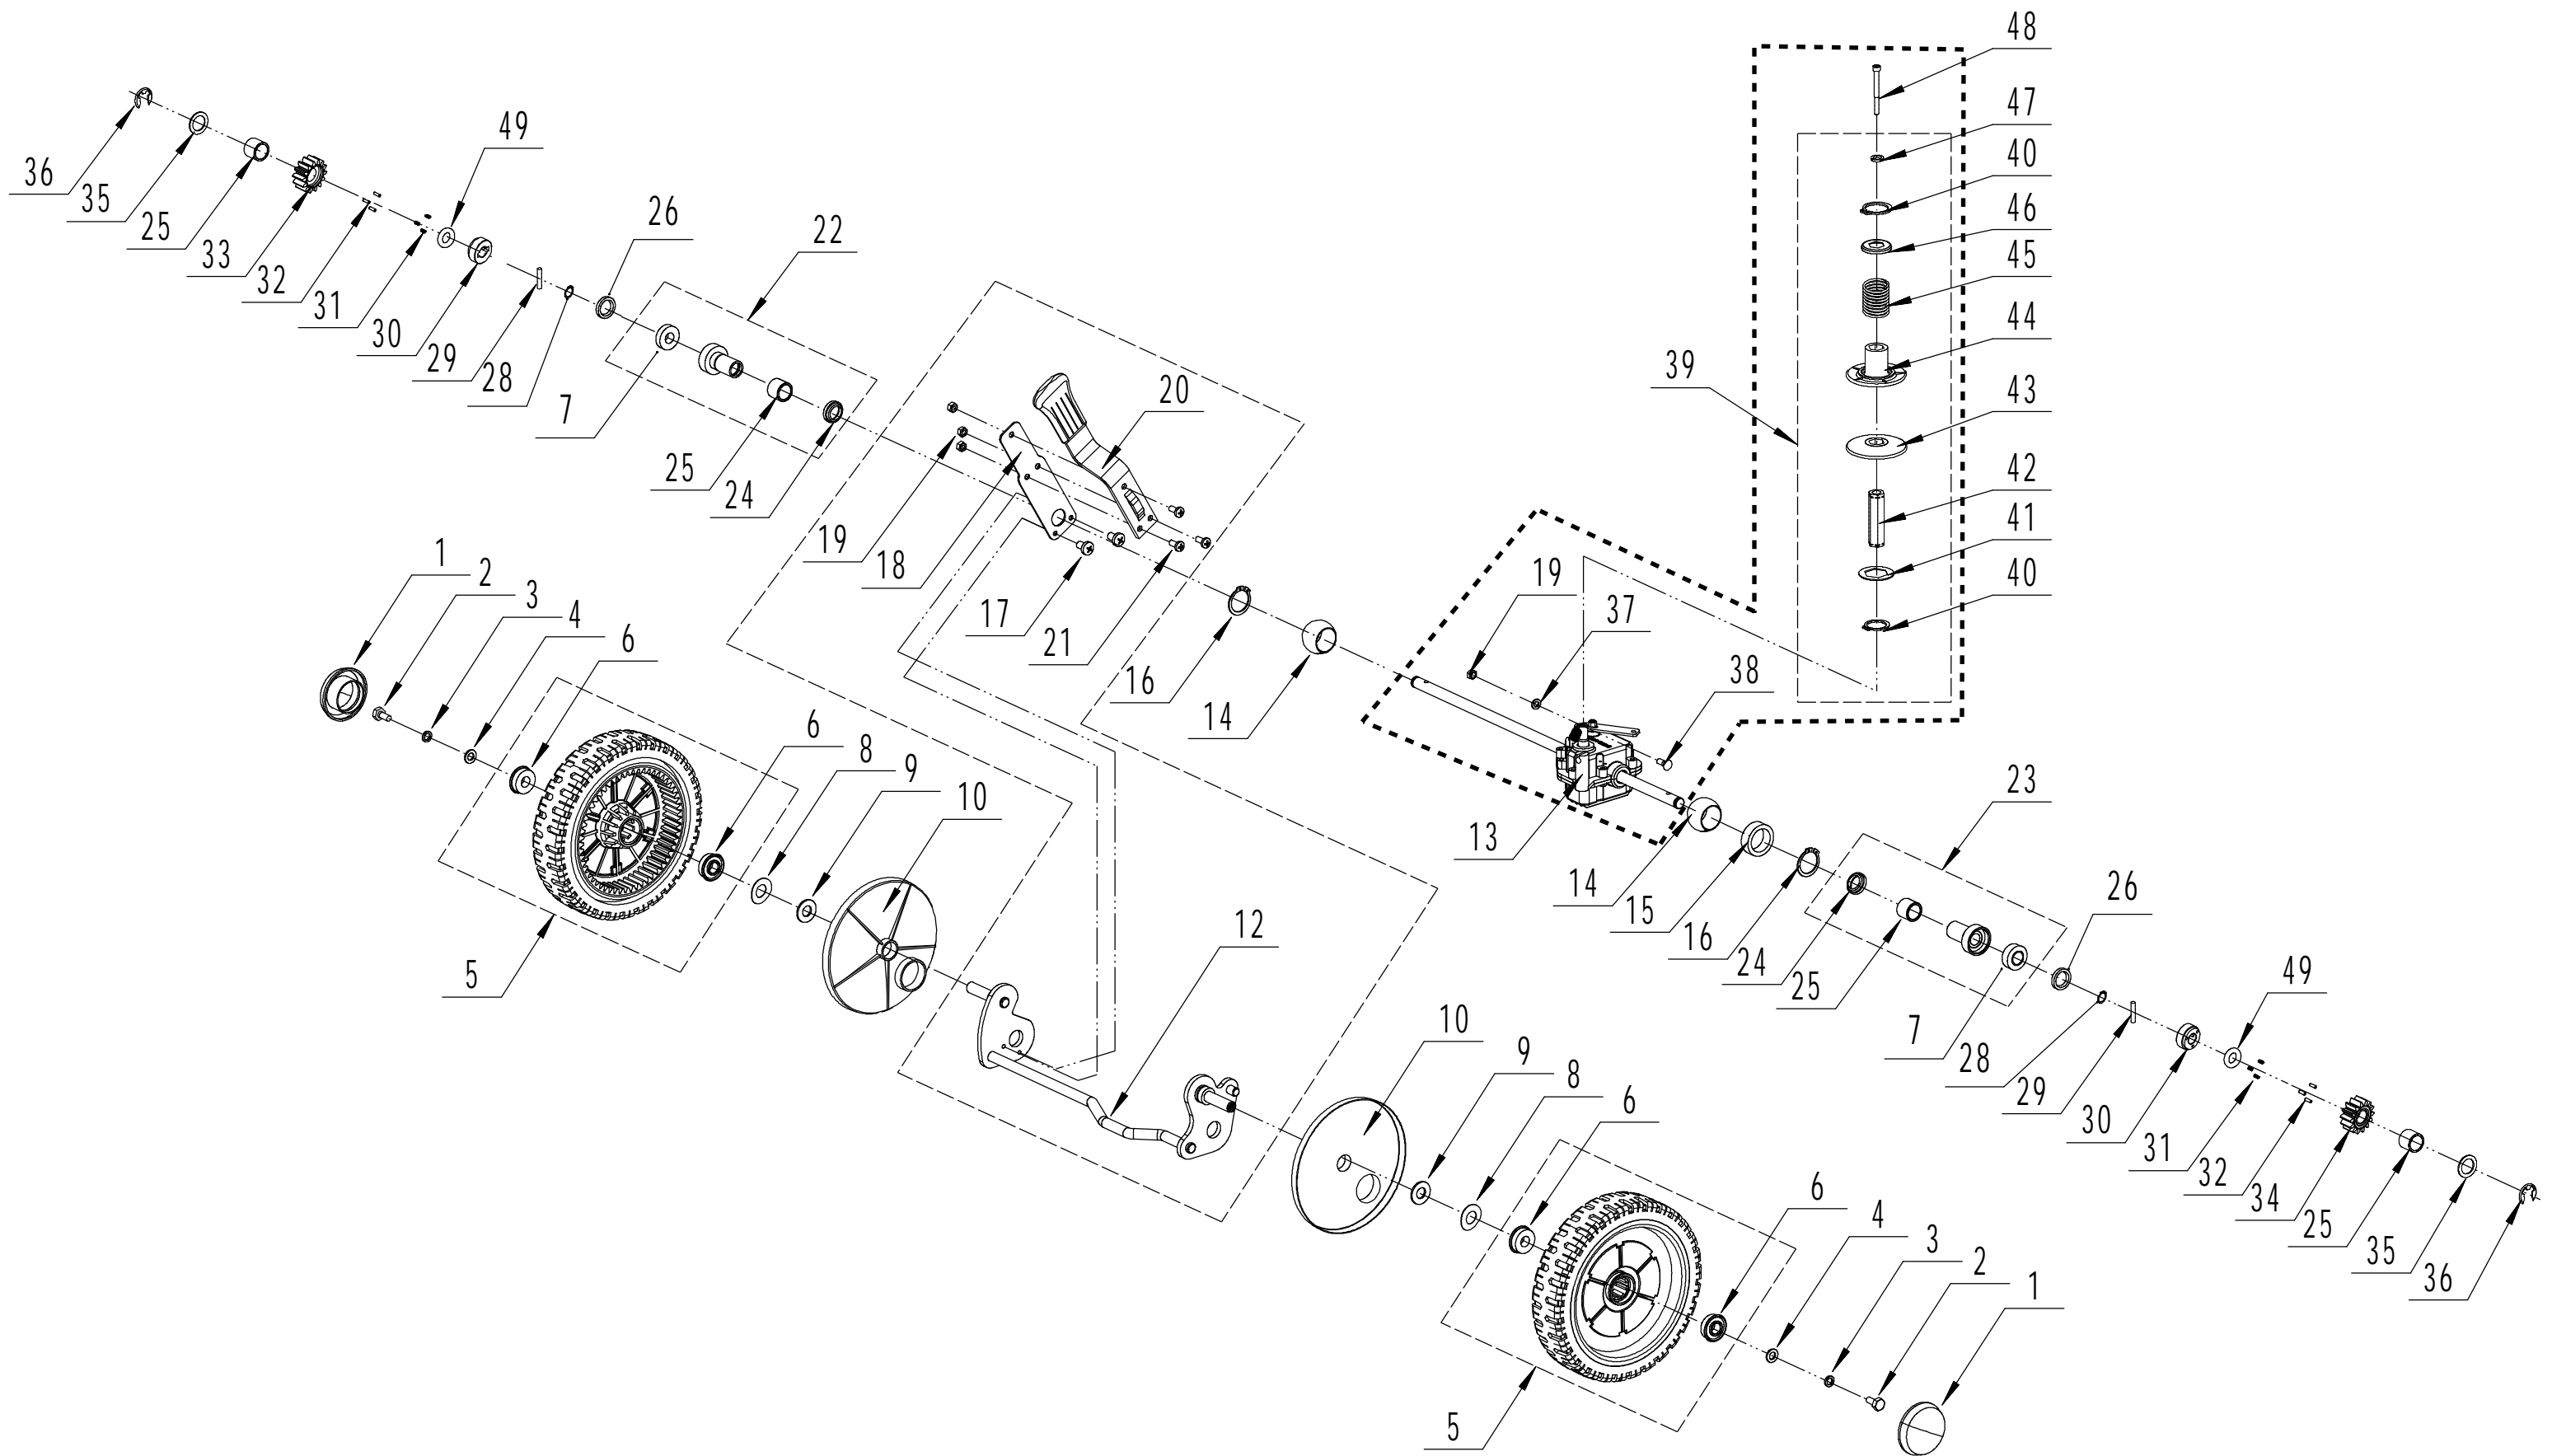

5 Rear axle

Part 5 - Rear Axle Spare parts		
No.	ID Zboží	Název
1	5310214010	Wheel Cap
2	0101008015	Bolt - M8x15
3	0401008000	Spring Washer - M8
4	0301008000	Flat Washer - M8
5	5340309010/40	Wheel
6	5310213010	Bearing
7	R8-2RS	Bearing
8	5310211010/02	Spacer
9	5310210010/02	Axis Washer
10	5340312010	Anti-Dust Shield
12	4560301010/01	Rear Axle
13	Y20456V0P	Gearbox Assembly
14	5320328010	Nylon Spherical Bearing
15	5320329010/02	Rear Axle Partition
16	1001020000	Check Ring For Shaft
17	0113005008	Screw - M5x8
18	5360311010/22	Spring Or Adjustment Lever
19	0202006000	Lock Nut - M6
20	5360310010/40	Adjustment Lever
21	0101006014	Bolt - M6x14
22	Y065321	Left Bearing Assembly
23	Y065320	Right Bearing Assembly
24	5320327010	Dustproof Ring
25	5320326010P	Bearing
26	GM48S010000010	Spacer
28	1001012000	Check Ring For Shaft
29	HQ000100060	Pin For Ratchet
30	HQ000100050	Ratchet
31	HQ000100040	Spring
32	HQ000100030	Pin
33	HQ000100020	Right Drive Pinion
34	HQ000100010	Left Drive Pinion
35	5020311010/04	Anti-friction Mat
36	1301009000	Check Ring - M9
37	0301006000	Flat Washer - M6
38	0107006014	Square Neck Bolt - M6x14
39	Y115380	Transmission Assembly
40	1001017000	Check Ring For Shaft
41	4820320010/02	Inner Hex Washer
42	4820321010/02	Hex Adaptor
43	5380309010	Lower Pulley Disc
44	5380308010	Active Pulley Disc
45	4820324010	Pressing Spring
46	4820325010/02	Spring Cap
47	0401005000	Spring Washer - M5

No.	ID Zboží	Název
48	0103005055	Inner Hex Bolt - M5x55
49	1401025015	O-Sealing Ring