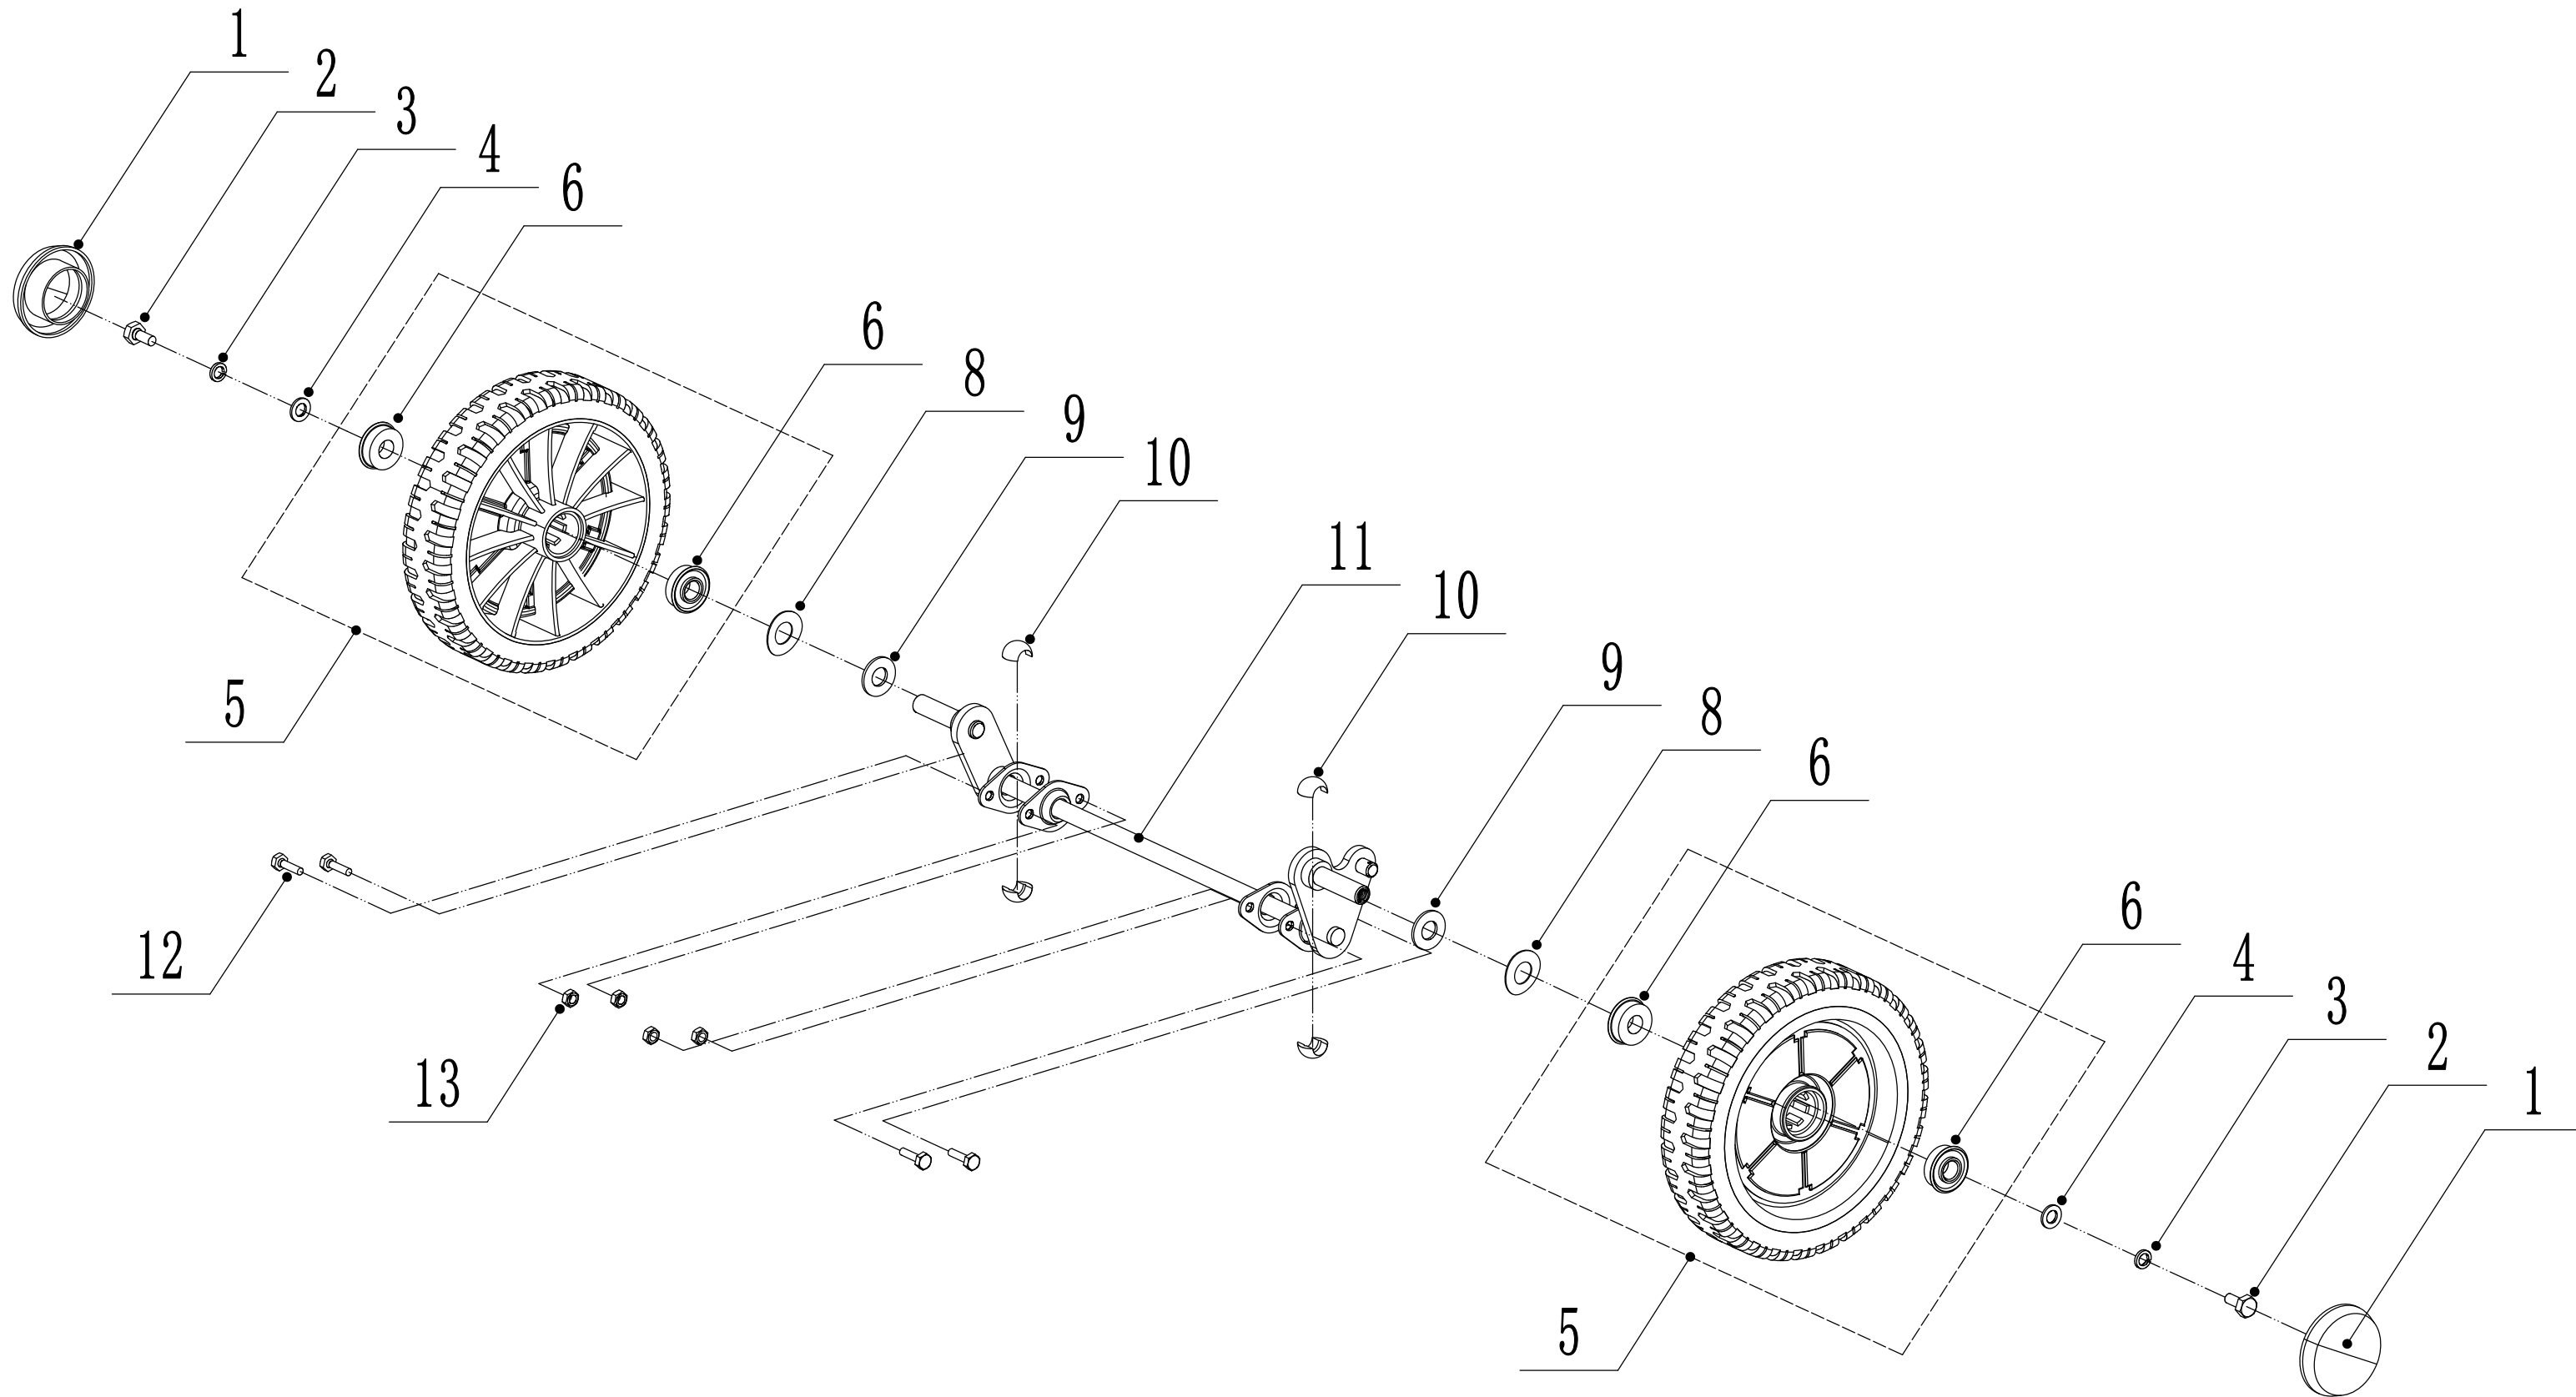

Weibang WB 456 SCVE 7in1

2021

WEIBANG[®]
GARDEN MACHINES

2 Main Body

Part 2 - Main Body Spare parts		
No.	ID Zboží	Název
1	4560101004/49	Chassis
2	0102008016	Bolt - M8x16
3	0104005012	Screw - M5x12
4	AVSA000000040/22	Tooth Disc
5	4560112010K/40	Right Bracket
6	0202005000	Lock Nut - M5
7	0202008000	Lock Nut - M8
8	4560111010K/40	Left Bracket
9	0102006012	Bolt - M6x12
10	4560111030K/49	Connector
11	0104006016	Screw - M6x16
12	4560110010/01	Graduator
13	0202006000	Lock Nut - M6
14	4560108010	Side Discharge Deflector
15	4560107012	Side Discharge Cover Kit
16	5020119010	Spring - Side Discharge Cover
17	5020120010/02	Pivot - Side Discharge Cover
18	0107006014	Bolt - M6x14
19	5020118010/02	Side Discharge Cover Bracket
22	0204006000	Lock Nut - M6
23	5320114020/01	Upper Bearing Bracket
24	4320119010	Trailing Flap
25	4320118010/02	Pivot - Trailing Flap
26	4560104010	Mulching Plug
27	5360122010	Rubber Ring
28	4560106010/02	Rear Cover Pivot
29	5360118010	Rear Cover Spring
30	4560105010	Rear Cover
31	0301010000	Flat Washer - M10
32	WB2100020102/01	Spring - Connecting Rod
33	4560109011/40	Connecting Rod
34	5320333010	Check Ring
35	5360105010D/49	Baffle
36	0106004009	Screw - 4.2x9.5
37	4560109012	Spring Bracket

4 Front Axle

Part 4 - Front Axle Spare parts		
No.	ID Zboží	Název
1	5310214010	Wheel Cap
2	0101008015	Bolt - M8x15
3	0401008000	Spring Washer
4	0301006000	Flat Washer
5	4510210010/40	Wheel
6	5310213010	Bearing
8	5310211010/02	Spacer
9	5310210010/02	Axis Washer
10	5310209010	Ball Bearing
11	4560201010/01	Front Axle
12	0102006012	Bolt - M6x12
13	0202006000	Lock Nut - M6