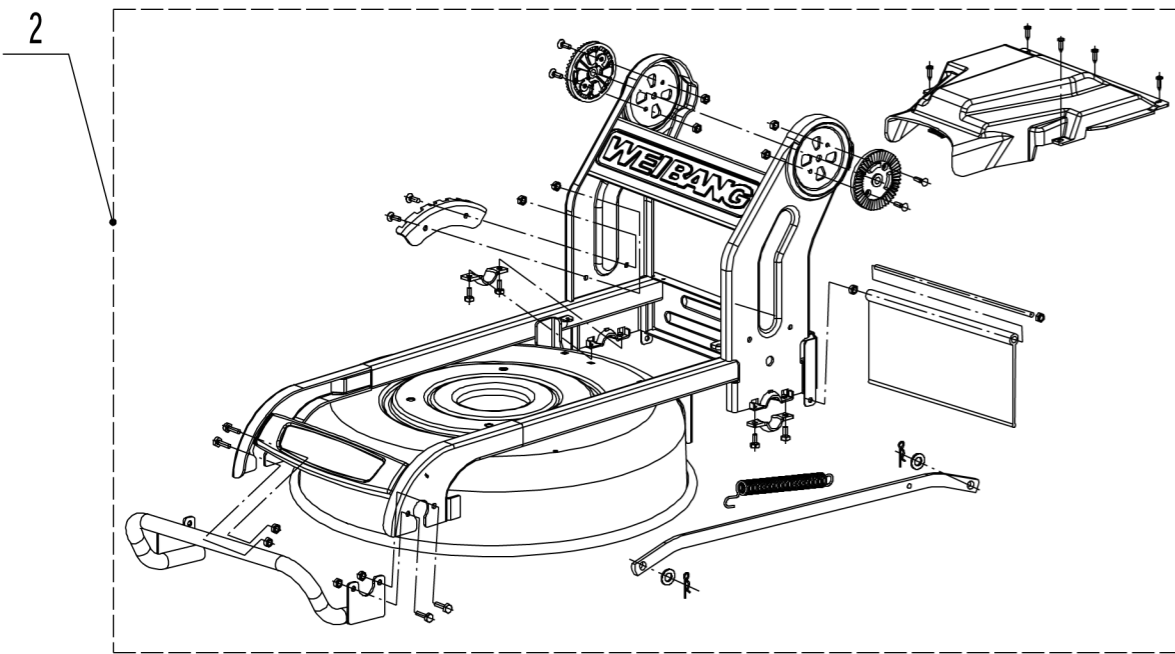

# Weibang WB 466 SCM

2021

**WEIBANG**<sup>®</sup>  
GARDEN MACHINES

Main Body

<b>Part 2 - Main Body Spare parts</b>		
<b>No.</b>	<b>ID Zboží</b>	<b>Název</b>
1	GM46A040000000/40	Bumper
2	0202006000	Lock Nut - M6
3	0102006018	Bolt - M6x18
4	GM46D010000000/49	Chassis
5	0102006012	Bolt - M6x12
6	5320114020/01	Bearing Holder
7	GM46A000000050	Trailing Flap
8	GM46A000000060/02	Pivot - Trailing Flap
9	0104006016	Screw - M6x16
10	GM46A000000020/01	Graduator
11	0106004010	Screw - St4.2x10
12	GM46A000000040	Rear Shield
13	GM46A000000070/01	Spring - Connecting Rod
14	GM46A000000030/40	Connecting Rod
15	5320333010	Check Ring
16	0301010000	Washer - M10
17	0104005012	Screw - M5x12
18	AVSA000000040/22	Tooth Disc
19	0202005000	Lock Nut - M5

<b>Part 3 - blade assembly Spare parts</b>		
<b>No.</b>	<b>ID Zboží</b>	<b>Název</b>
1	GM53A050000000	Engine Base
2	GM53A000000070/02	Bolt
3	5320120012	Belt - V10x780
4	4510401010	Key
5	0105006006	Screw - M6x6
6	5020402070/02	Engine Pulley
7	GM53A000000050/02	Adaptor
8	6006/2RS	Bearing
9	GM53A000000120	Wave Washer
10	GM53A000000010	Axle Protection Bracket
11	0204014000	Lock Nut - M14
12	GM53A000000060/04	Spacer
13	GM46A000000010/22	Blade
14	4510407010/04	Spring Washer
15	XYJ-200011	Blade Bolt