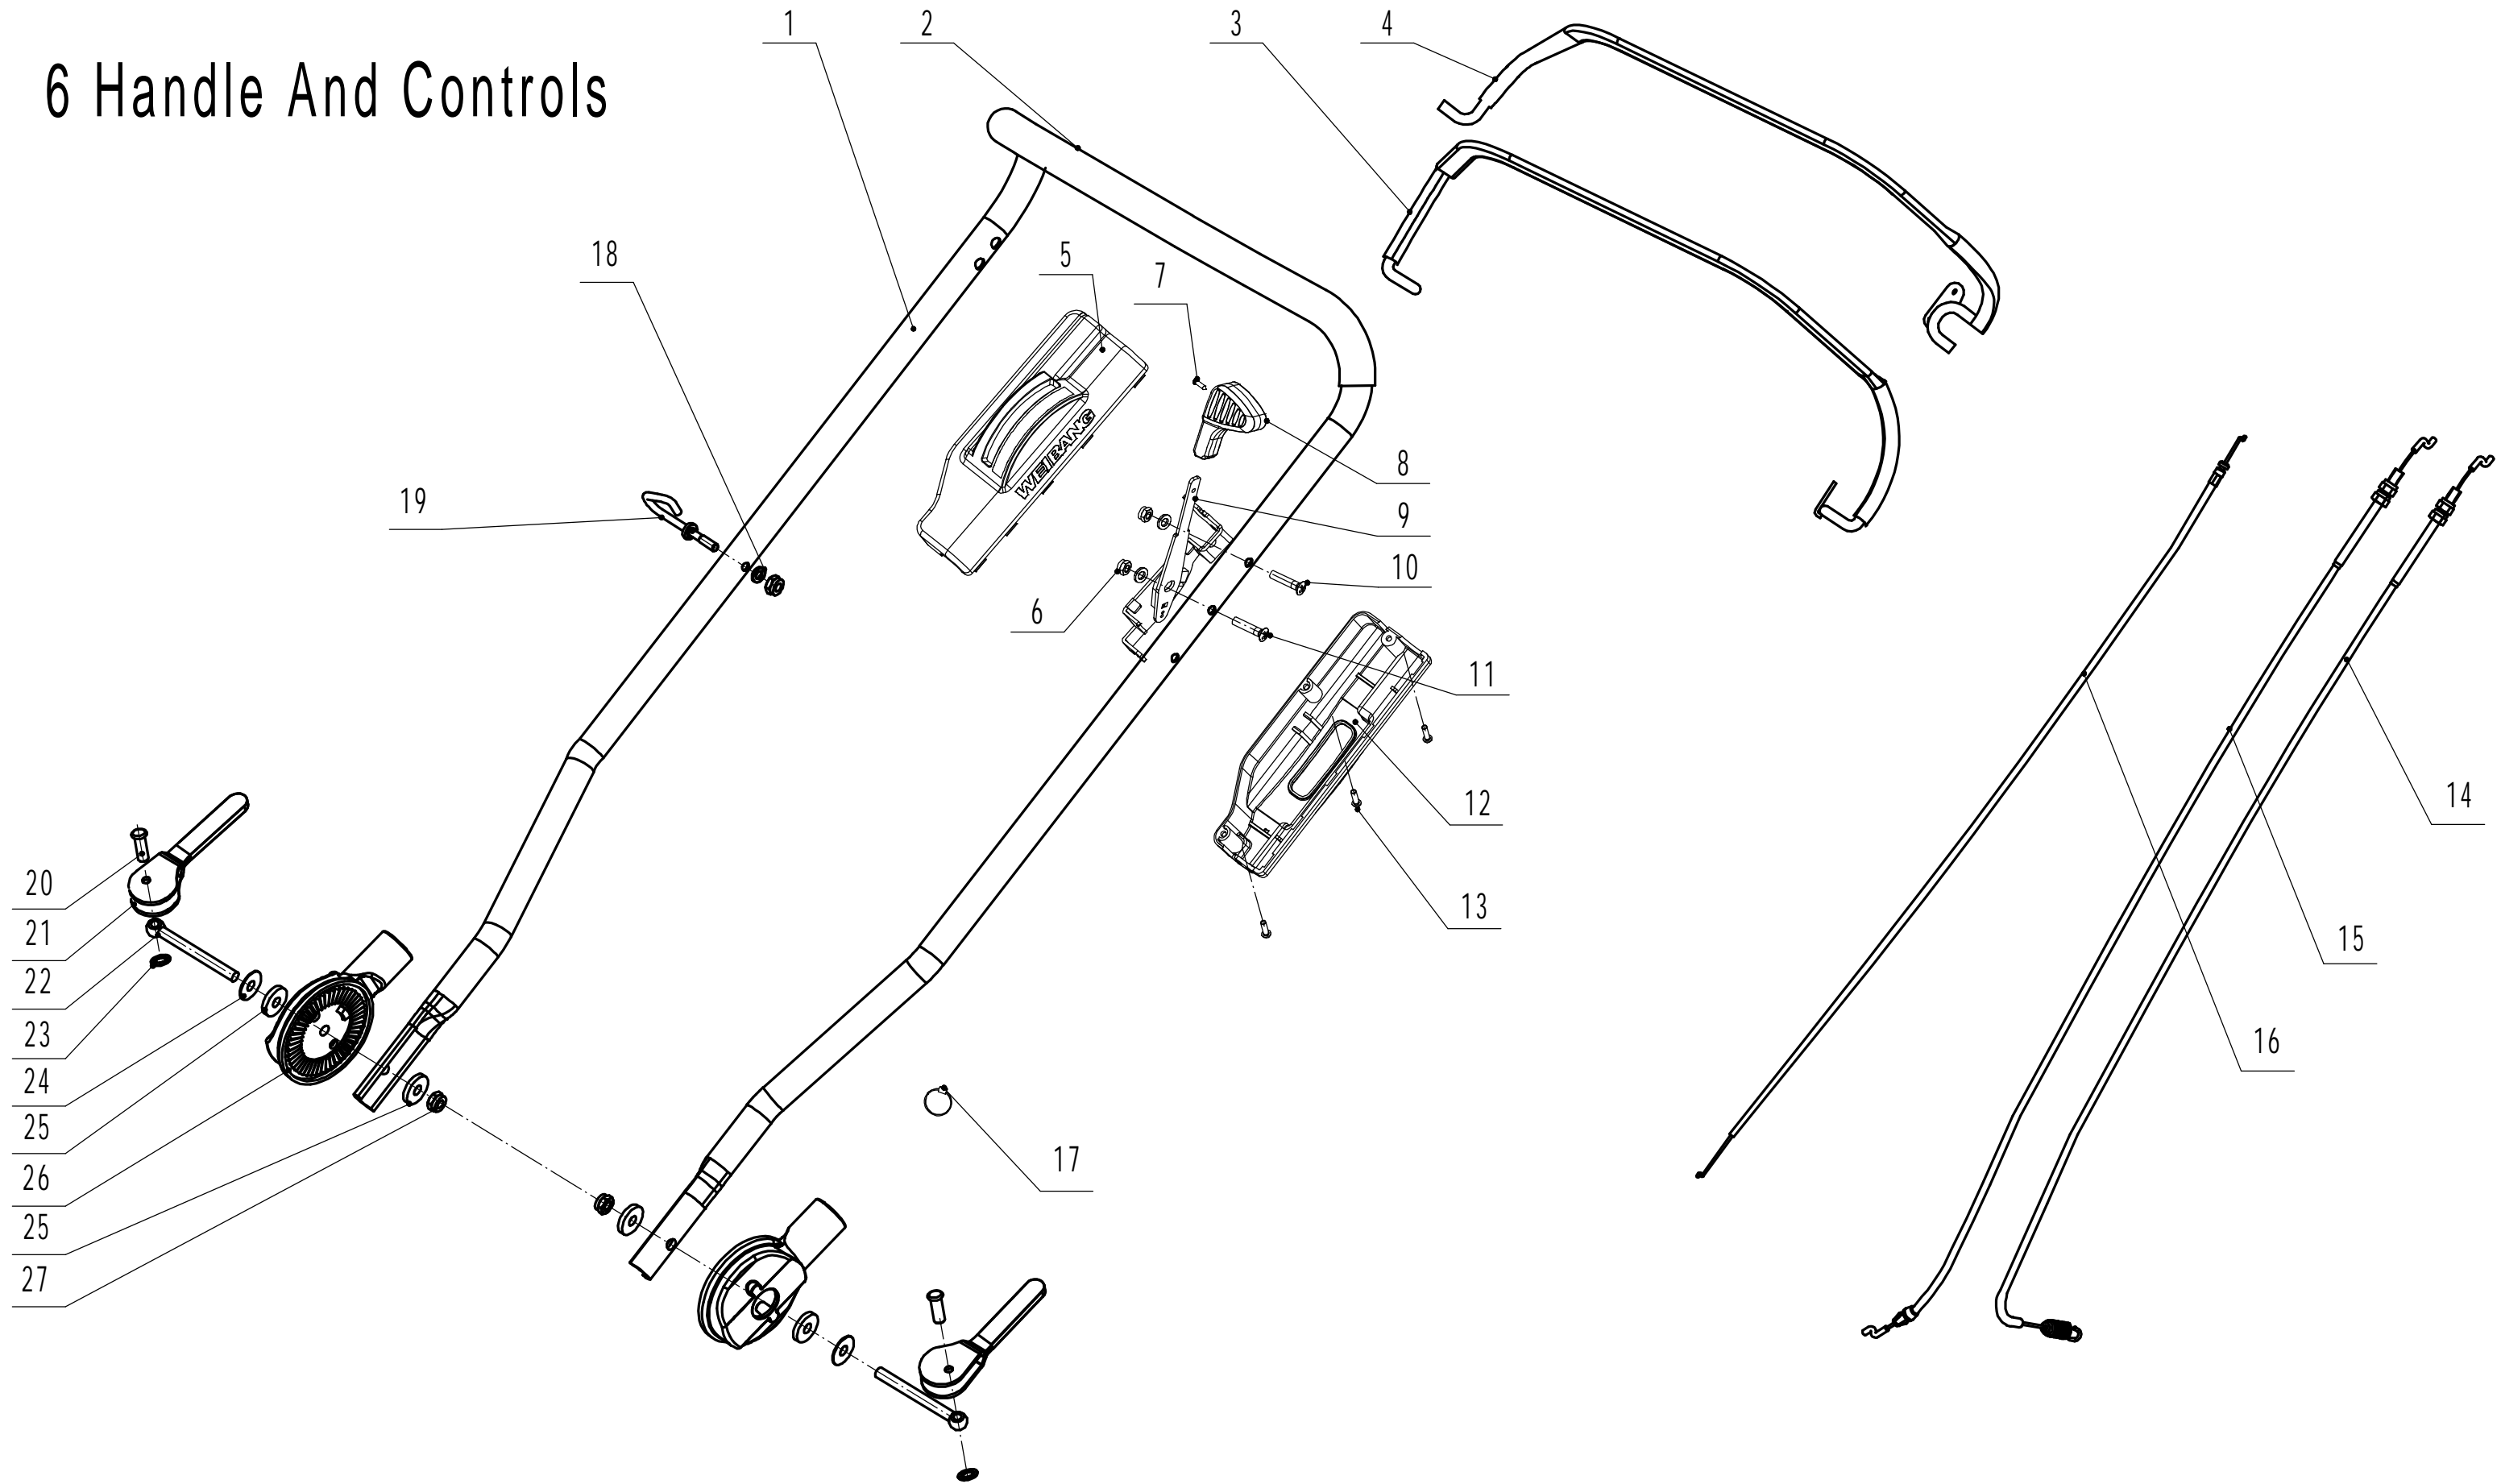

6 Handle And Controls

Part 6 - handle bar assembly Spare parts		
No.	ID Zboží	Název
1	GM46D050000010/49	Handle
2	GM56E010000082	Handle Sheath
3	5020506030S/40	Clutch Lever
4	5020503020S/40	Opc Lever
5	GM46E050000030	Throttle Control Box Upper Cover
6	0202006000	Lock Nut - M6
7	0106003013	Screw - ST2.9x13
8	5380510010	Throttle Control Grip
9	GM46E050100000	Throttle Control Bracket
10	0108006040	Screw - M6x40
11	0108006050	Screw - M6x50
12	GM46E050000040	Throttle Control Box Lower Cover
13	0113040018	Screw - ST4x18
14	LH194-1195	Clutch Cable
15	BS120-1140	Brake Cable
16	YM72-970-A	Throttle Cable
17	ZD8/200	Cable tie
18	0301006000	Washer - M6
19	4510511010/01	Hook - Starter Rope
20	0801008025	Axis Pin - 8x25
21	GM56A100400000	Lock Lever
22	GM48S000000100	Connecting Bolt
23	4510114030	Fix Cap
24	GM56A100000040/04	Spacer
25	GM56A100000050/01	Spacer
26	GM48S030200000	Tooth Disc Kit
27	0203008000	Lock Nut-M8