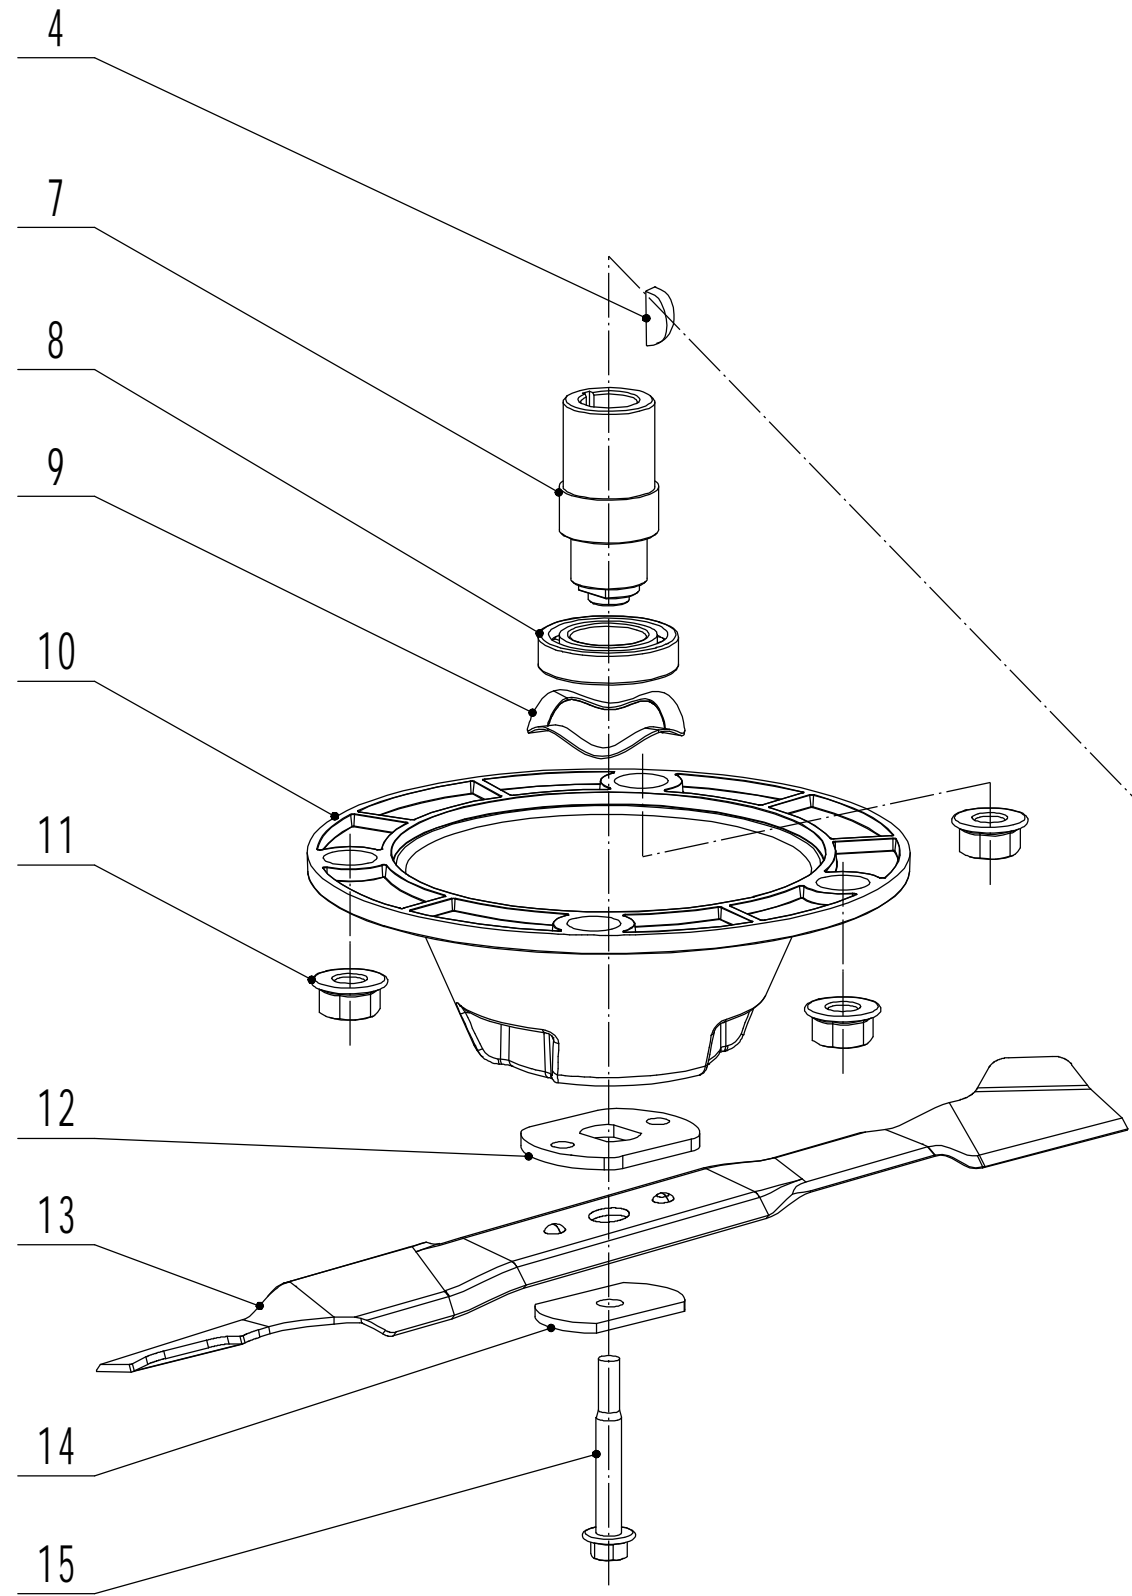

# Weibang WB 466 SCM

2021

**WEIBANG**<sup>®</sup>  
GARDEN MACHINES

Main Body

<b>Part 2 - Main Body Spare parts</b>		
<b>No.</b>	<b>ID Zboží</b>	<b>Název</b>
1	GM46A040000000/40	Bumper
2	0202006000	Lock Nut - M6
3	0102006018	Bolt - M6x18
4	GM46D010000000/49	Chassis
5	0102006012	Bolt - M6x12
6	5320114020/01	Bearing Holder
7	GM46A000000050	Trailing Flap
8	GM46A000000060/02	Pivot - Trailing Flap
9	0104006016	Screw - M6x16
10	GM46A000000020/01	Graduator
11	0106004010	Screw - St4.2x10
12	GM46A000000040	Rear Shield
13	GM46A000000070/01	Spring - Connecting Rod
14	GM46A000000030/40	Connecting Rod
15	5320333010	Check Ring
16	0301010000	Washer - M10
17	0104005012	Screw - M5x12
18	AVSA000000040/22	Tooth Disc
19	0202005000	Lock Nut - M5

<b>Part 3 - blade assembly Spare parts</b>		
<b>No.</b>	<b>ID Zboží</b>	<b>Název</b>
1	GM53A050000000	Engine Base
2	GM53A000000070/02	Bolt
3	5320120012	Belt - V10x780
4	4510401010	Key
5	0105006006	Screw - M6x6
6	5020402070/02	Engine Pulley
7	GM53A000000050/02	Adaptor
8	6006/2RS	Bearing
9	GM53A000000120	Wave Washer
10	GM53A000000010	Axle Protection Bracket
11	0204014000	Lock Nut - M14
12	GM53A000000060/04	Spacer
13	GM46A000000010/22	Blade
14	4510407010/04	Spring Washer
15	XYJ-200011	Blade Bolt

# Front Axle

<b>Part 4 - front axle assembly Spare parts</b>		
<b>No.</b>	<b>ID Zboží</b>	<b>Název</b>
1	5310214010	Wheel Cap
2	0102008016	Bolt - M8x16
3	0401008000	Spring Washer - M8
4	0301008000	Washer - M8
5	4510210010/40	Wheel
6	5310213010	Bearing
7	5310211010/02	Spacer
8	5310210010/02	Spacer
9	GM46A020100000/01	Front Axle
10	5310209010	Spherical Bearing
11	GM53A020000010	Scraper