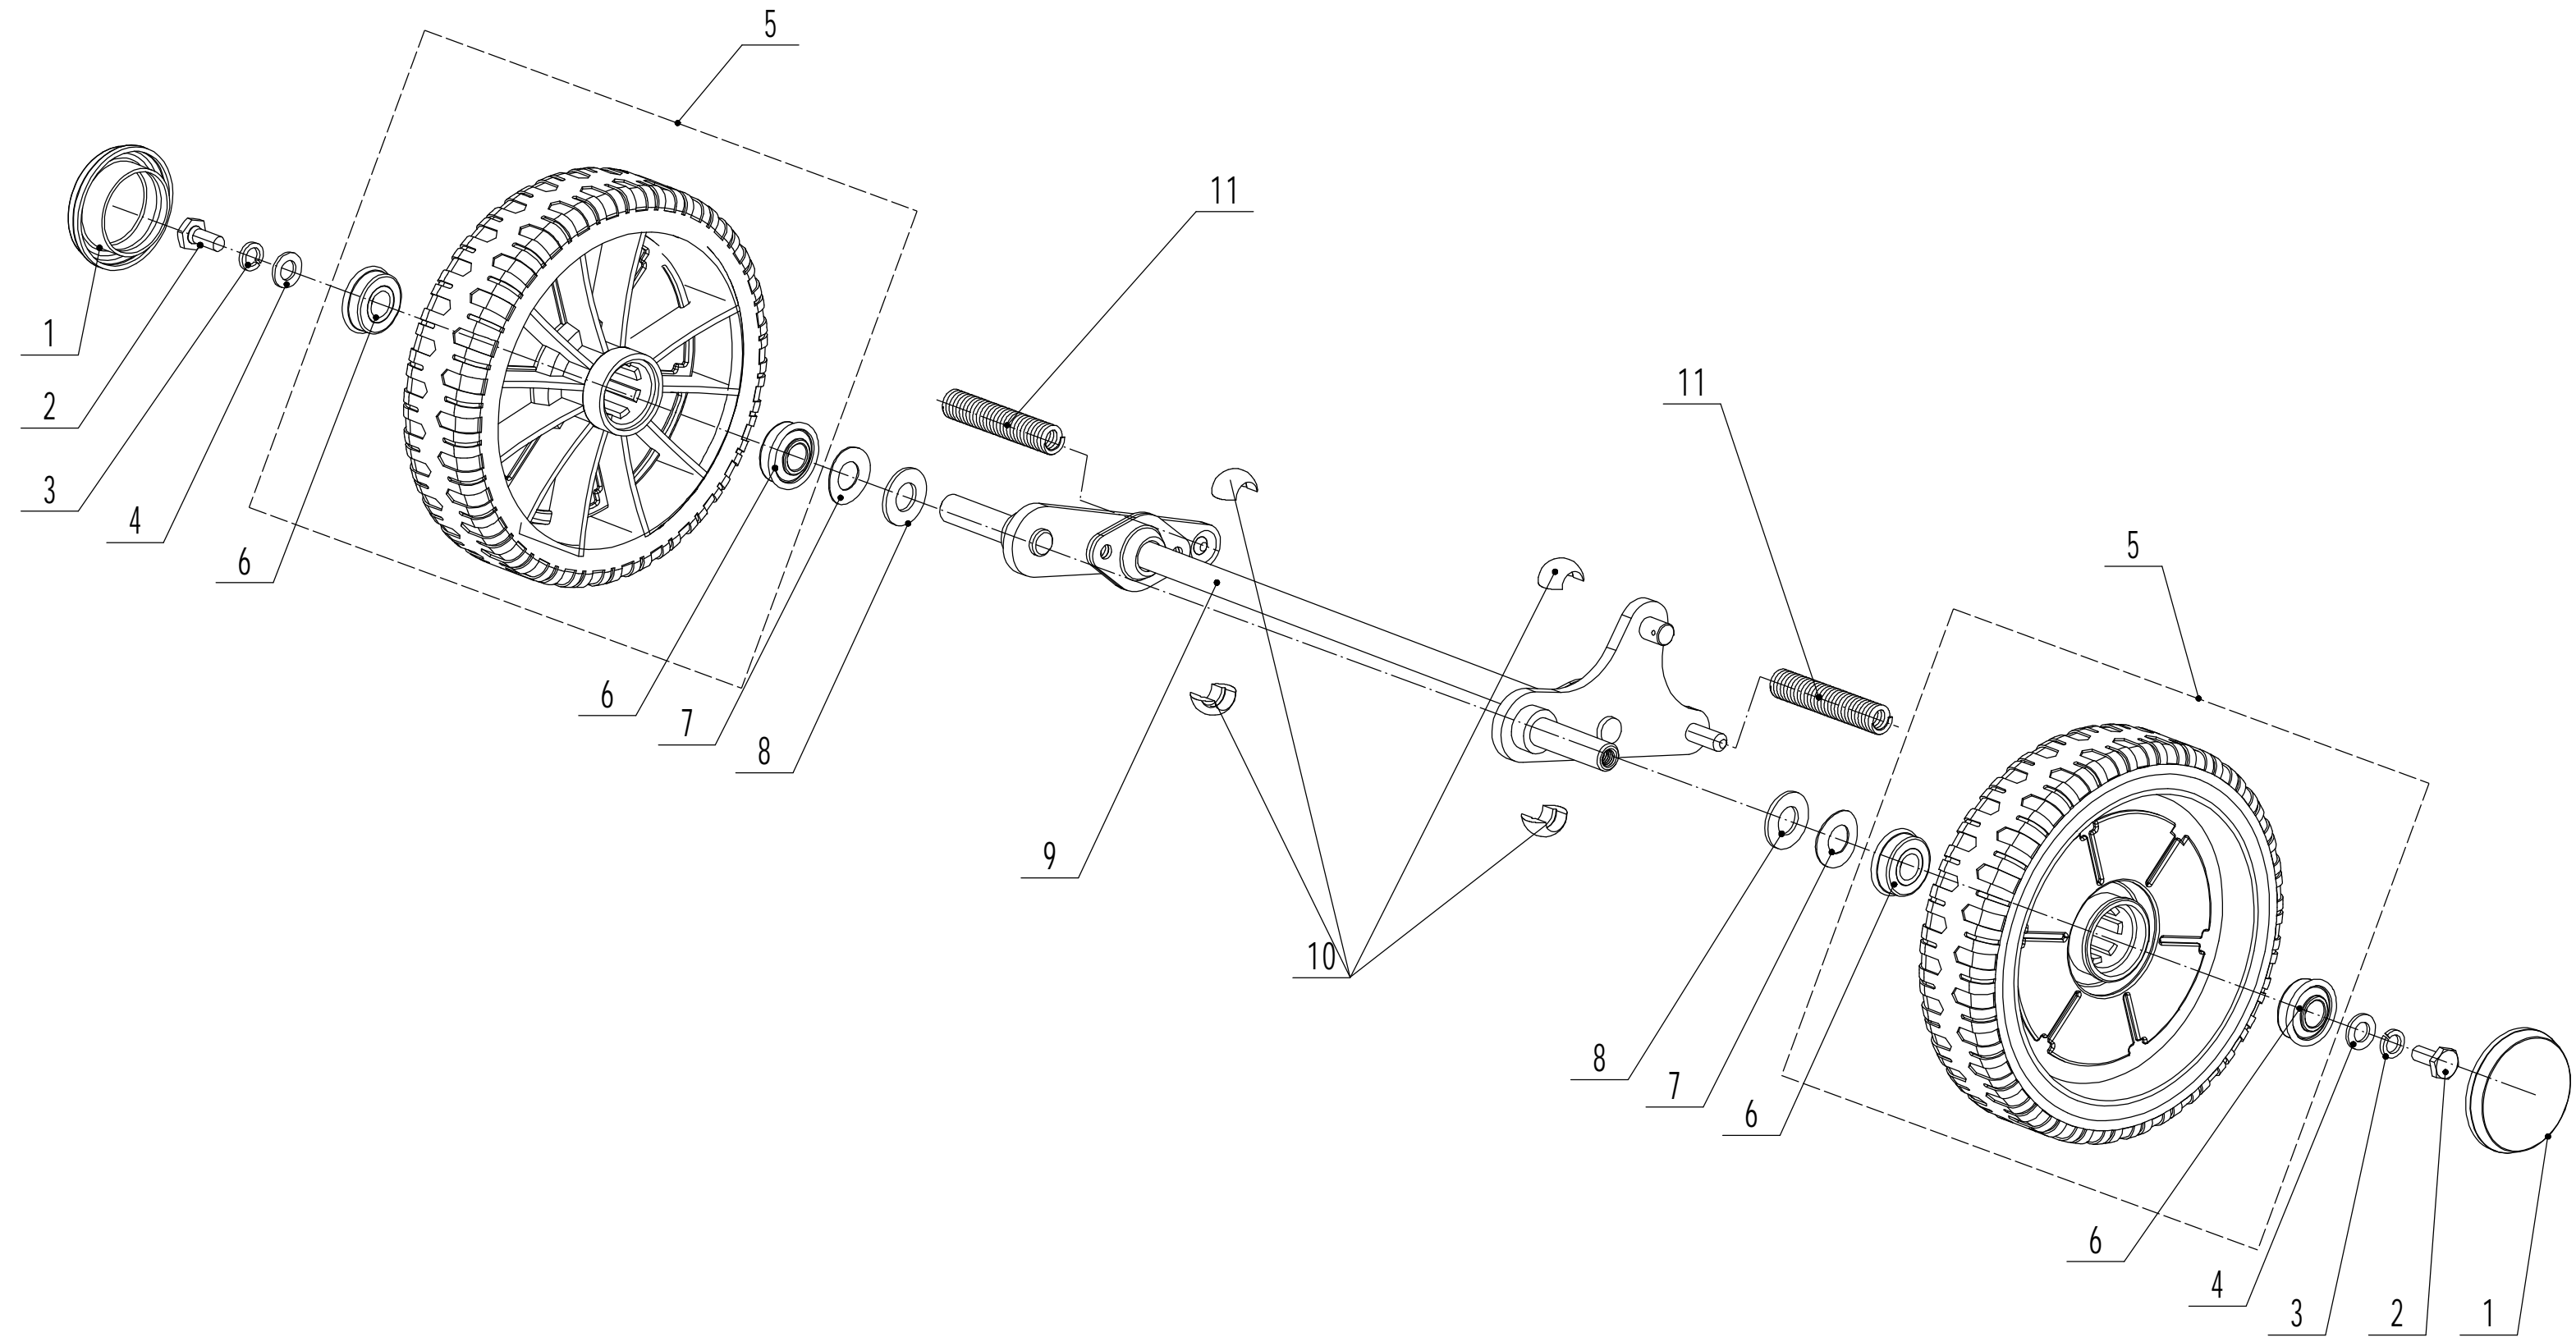

# Weibang WB 466 SCM

2021

**WEIBANG**<sup>®</sup>  
GARDEN MACHINES

Main Body

<b>Part 2 - Main Body Spare parts</b>		
<b>No.</b>	<b>ID Zboží</b>	<b>Název</b>
1	GM46A040000000/40	Bumper
2	0202006000	Lock Nut - M6
3	0102006018	Bolt - M6x18
4	GM46D010000000/49	Chassis
5	0102006012	Bolt - M6x12
6	5320114020/01	Bearing Holder
7	GM46A000000050	Trailing Flap
8	GM46A000000060/02	Pivot - Trailing Flap
9	0104006016	Screw - M6x16
10	GM46A000000020/01	Graduator
11	0106004010	Screw - St4.2x10
12	GM46A000000040	Rear Shield
13	GM46A000000070/01	Spring - Connecting Rod
14	GM46A000000030/40	Connecting Rod
15	5320333010	Check Ring
16	0301010000	Washer - M10
17	0104005012	Screw - M5x12
18	AVSA000000040/22	Tooth Disc
19	0202005000	Lock Nut - M5

<b>Part 3 - blade assembly Spare parts</b>		
<b>No.</b>	<b>ID Zboží</b>	<b>Název</b>
1	GM53A050000000	Engine Base
2	GM53A000000070/02	Bolt
3	5320120012	Belt - V10x780
4	4510401010	Key
5	0105006006	Screw - M6x6
6	5020402070/02	Engine Pulley
7	GM53A000000050/02	Adaptor
8	6006/2RS	Bearing
9	GM53A000000120	Wave Washer
10	GM53A000000010	Axle Protection Bracket
11	0204014000	Lock Nut - M14
12	GM53A000000060/04	Spacer
13	GM46A000000010/22	Blade
14	4510407010/04	Spring Washer
15	XYJ-200011	Blade Bolt

# Front Axle

<b>Part 4 - front axle assembly Spare parts</b>		
<b>No.</b>	<b>ID Zboží</b>	<b>Název</b>
1	5310214010	Wheel Cap
2	0102008016	Bolt - M8x16
3	0401008000	Spring Washer - M8
4	0301008000	Washer - M8
5	4510210010/40	Wheel
6	5310213010	Bearing
7	5310211010/02	Spacer
8	5310210010/02	Spacer
9	GM46A020100000/01	Front Axle
10	5310209010	Spherical Bearing
11	GM53A020000010	Scraper