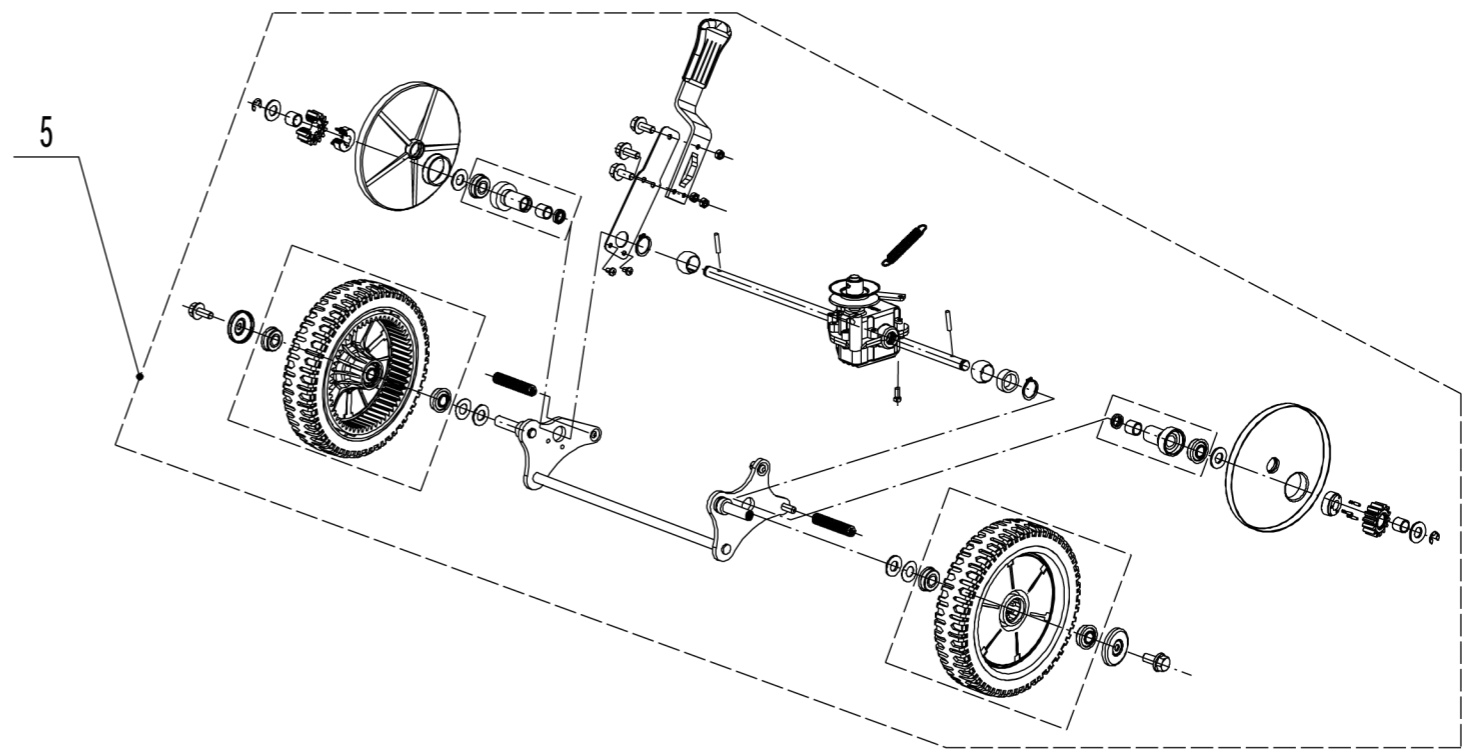

# Weibang WB 466 SCM

2021

**WEIBANG**<sup>®</sup>  
GARDEN MACHINES

Main Body

<b>Part 2 - Main Body Spare parts</b>		
<b>No.</b>	<b>ID Zboží</b>	<b>Název</b>
1	GM46A040000000/40	Bumper
2	0202006000	Lock Nut - M6
3	0102006018	Bolt - M6x18
4	GM46D010000000/49	Chassis
5	0102006012	Bolt - M6x12
6	5320114020/01	Bearing Holder
7	GM46A000000050	Trailing Flap
8	GM46A000000060/02	Pivot - Trailing Flap
9	0104006016	Screw - M6x16
10	GM46A000000020/01	Graduator
11	0106004010	Screw - St4.2x10
12	GM46A000000040	Rear Shield
13	GM46A000000070/01	Spring - Connecting Rod
14	GM46A000000030/40	Connecting Rod
15	5320333010	Check Ring
16	0301010000	Washer - M10
17	0104005012	Screw - M5x12
18	AVSA000000040/22	Tooth Disc
19	0202005000	Lock Nut - M5

<b>Part 3 - blade assembly Spare parts</b>		
<b>No.</b>	<b>ID Zboží</b>	<b>Název</b>
1	GM53A050000000	Engine Base
2	GM53A000000070/02	Bolt
3	5320120012	Belt - V10x780
4	4510401010	Key
5	0105006006	Screw - M6x6
6	5020402070/02	Engine Pulley
7	GM53A000000050/02	Adaptor
8	6006/2RS	Bearing
9	GM53A000000120	Wave Washer
10	GM53A000000010	Axle Protection Bracket
11	0204014000	Lock Nut - M14
12	GM53A000000060/04	Spacer
13	GM46A000000010/22	Blade
14	4510407010/04	Spring Washer
15	XYJ-200011	Blade Bolt

# Front Axle

<b>Part 4 - front axle assembly Spare parts</b>		
<b>No.</b>	<b>ID Zboží</b>	<b>Název</b>
1	5310214010	Wheel Cap
2	0102008016	Bolt - M8x16
3	0401008000	Spring Washer - M8
4	0301008000	Washer - M8
5	4510210010/40	Wheel
6	5310213010	Bearing
7	5310211010/02	Spacer
8	5310210010/02	Spacer
9	GM46A020100000/01	Front Axle
10	5310209010	Spherical Bearing
11	GM53A020000010	Scraper