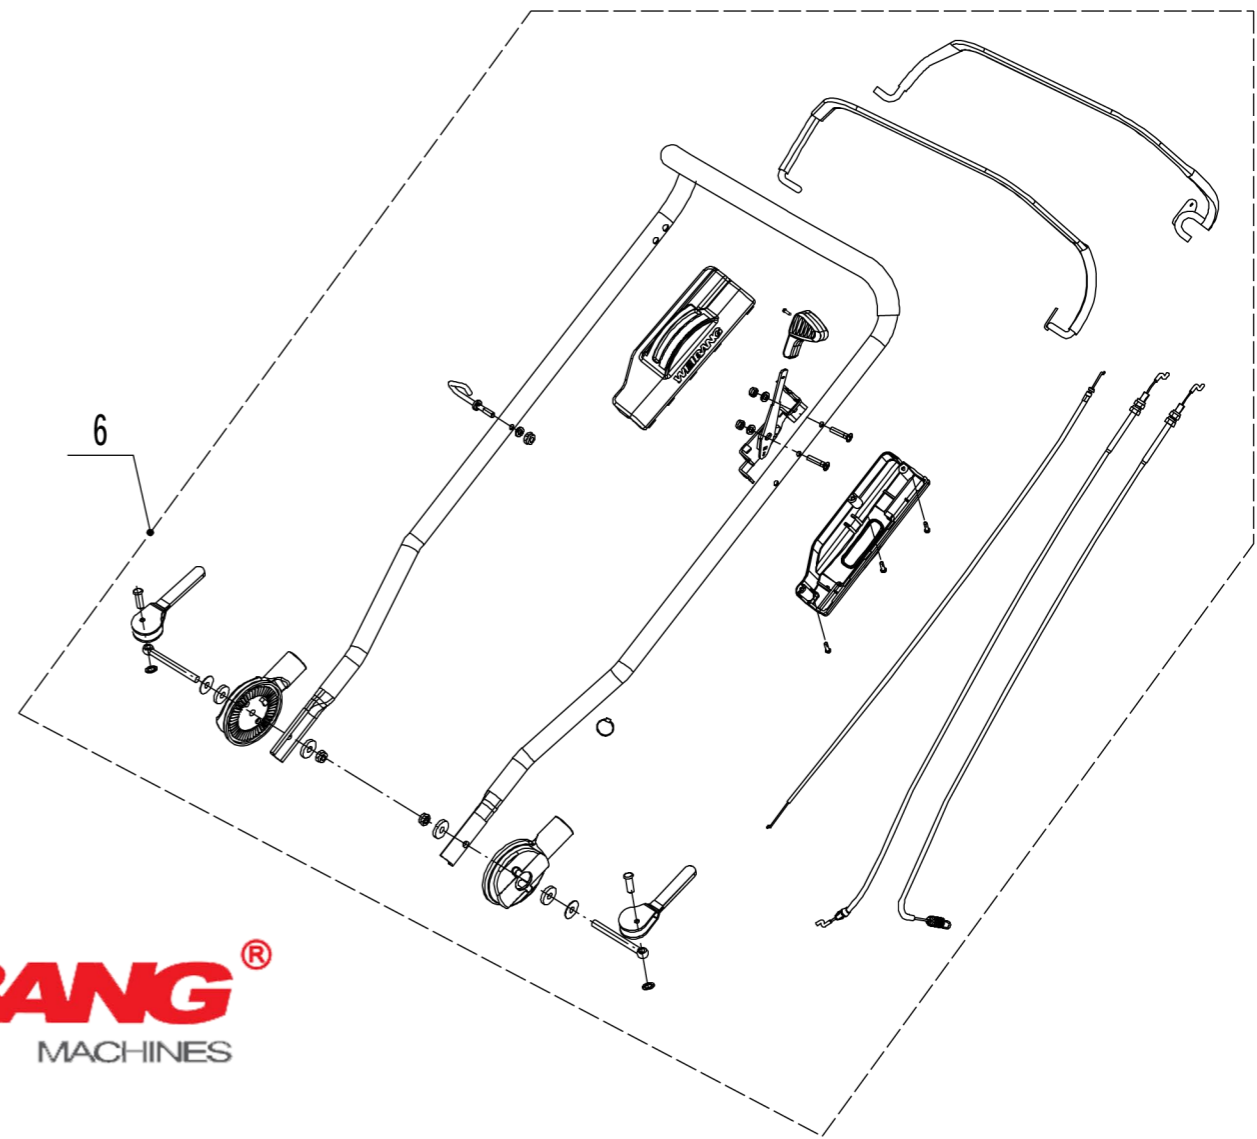

# Weibang WB 466 SCM

2021

**WEIBANG**<sup>®</sup>  
GARDEN MACHINES

Main Body

<b>Part 2 - Main Body Spare parts</b>		
<b>No.</b>	<b>ID Zboží</b>	<b>Název</b>
1	GM46A040000000/40	Bumper
2	0202006000	Lock Nut - M6
3	0102006018	Bolt - M6x18
4	GM46D010000000/49	Chassis
5	0102006012	Bolt - M6x12
6	5320114020/01	Bearing Holder
7	GM46A000000050	Trailing Flap
8	GM46A000000060/02	Pivot - Trailing Flap
9	0104006016	Screw - M6x16
10	GM46A000000020/01	Graduator
11	0106004010	Screw - St4.2x10
12	GM46A000000040	Rear Shield
13	GM46A000000070/01	Spring - Connecting Rod
14	GM46A000000030/40	Connecting Rod
15	5320333010	Check Ring
16	0301010000	Washer - M10
17	0104005012	Screw - M5x12
18	AVSA000000040/22	Tooth Disc
19	0202005000	Lock Nut - M5

<b>Part 3 - blade assembly Spare parts</b>		
<b>No.</b>	<b>ID Zboží</b>	<b>Název</b>
1	GM53A050000000	Engine Base
2	GM53A000000070/02	Bolt
3	5320120012	Belt - V10x780
4	4510401010	Key
5	0105006006	Screw - M6x6
6	5020402070/02	Engine Pulley
7	GM53A000000050/02	Adaptor
8	6006/2RS	Bearing
9	GM53A000000120	Wave Washer
10	GM53A000000010	Axle Protection Bracket
11	0204014000	Lock Nut - M14
12	GM53A000000060/04	Spacer
13	GM46A000000010/22	Blade
14	4510407010/04	Spring Washer
15	XYJ-200011	Blade Bolt

# Front Axle

<b>Part 4 - front axle assembly Spare parts</b>		
<b>No.</b>	<b>ID Zboží</b>	<b>Název</b>
1	5310214010	Wheel Cap
2	0102008016	Bolt - M8x16
3	0401008000	Spring Washer - M8
4	0301008000	Washer - M8
5	4510210010/40	Wheel
6	5310213010	Bearing
7	5310211010/02	Spacer
8	5310210010/02	Spacer
9	GM46A020100000/01	Front Axle
10	5310209010	Spherical Bearing
11	GM53A020000010	Scraper