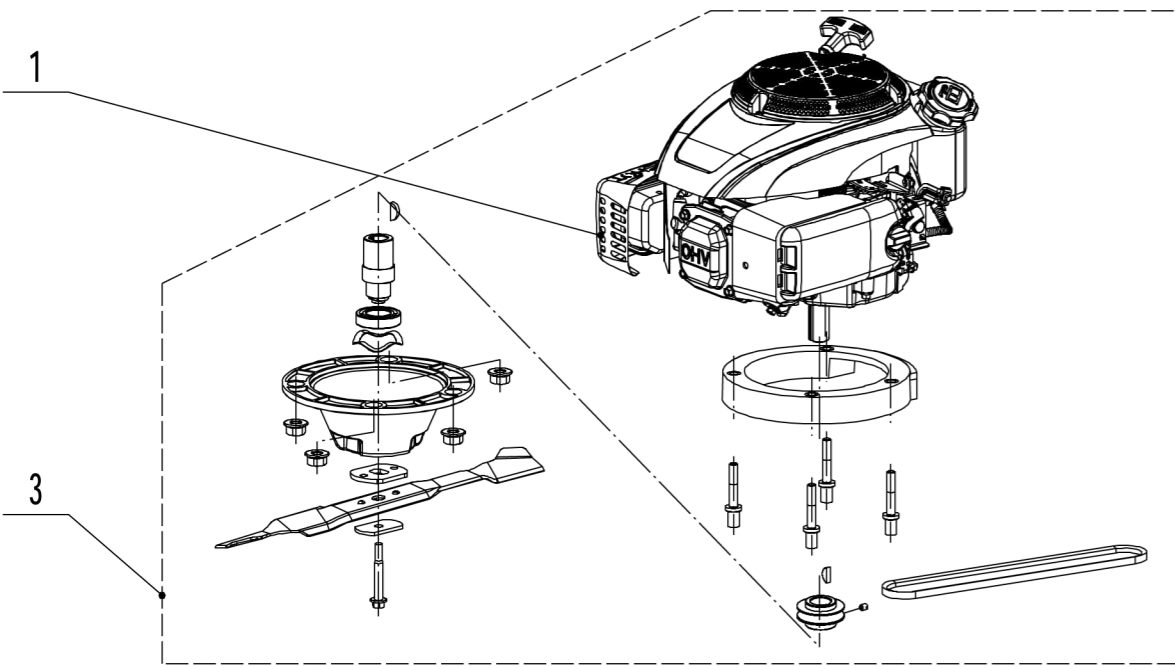

# Weibang WB 466 SCM

2021

**WEIBANG**<sup>®</sup>  
GARDEN MACHINES

Main Body

<b>Part 2 - Main Body Spare parts</b>		
<b>No.</b>	<b>ID Zboží</b>	<b>Název</b>
1	GM46A040000000/40	Bumper
2	0202006000	Lock Nut - M6
3	0102006018	Bolt - M6x18
4	GM46D010000000/49	Chassis
5	0102006012	Bolt - M6x12
6	5320114020/01	Bearing Holder
7	GM46A000000050	Trailing Flap
8	GM46A000000060/02	Pivot - Trailing Flap
9	0104006016	Screw - M6x16
10	GM46A000000020/01	Graduator
11	0106004010	Screw - St4.2x10
12	GM46A000000040	Rear Shield
13	GM46A000000070/01	Spring - Connecting Rod
14	GM46A000000030/40	Connecting Rod
15	5320333010	Check Ring
16	0301010000	Washer - M10
17	0104005012	Screw - M5x12
18	AVSA000000040/22	Tooth Disc
19	0202005000	Lock Nut - M5

<b>Part 3 - blade assembly Spare parts</b>		
<b>No.</b>	<b>ID Zboží</b>	<b>Název</b>
1	GM53A050000000	Engine Base
2	GM53A000000070/02	Bolt
3	5320120012	Belt - V10x780
4	4510401010	Key
5	0105006006	Screw - M6x6
6	5020402070/02	Engine Pulley
7	GM53A000000050/02	Adaptor
8	6006/2RS	Bearing
9	GM53A000000120	Wave Washer
10	GM53A000000010	Axle Protection Bracket
11	0204014000	Lock Nut - M14
12	GM53A000000060/04	Spacer
13	GM46A000000010/22	Blade
14	4510407010/04	Spring Washer
15	XYJ-200011	Blade Bolt