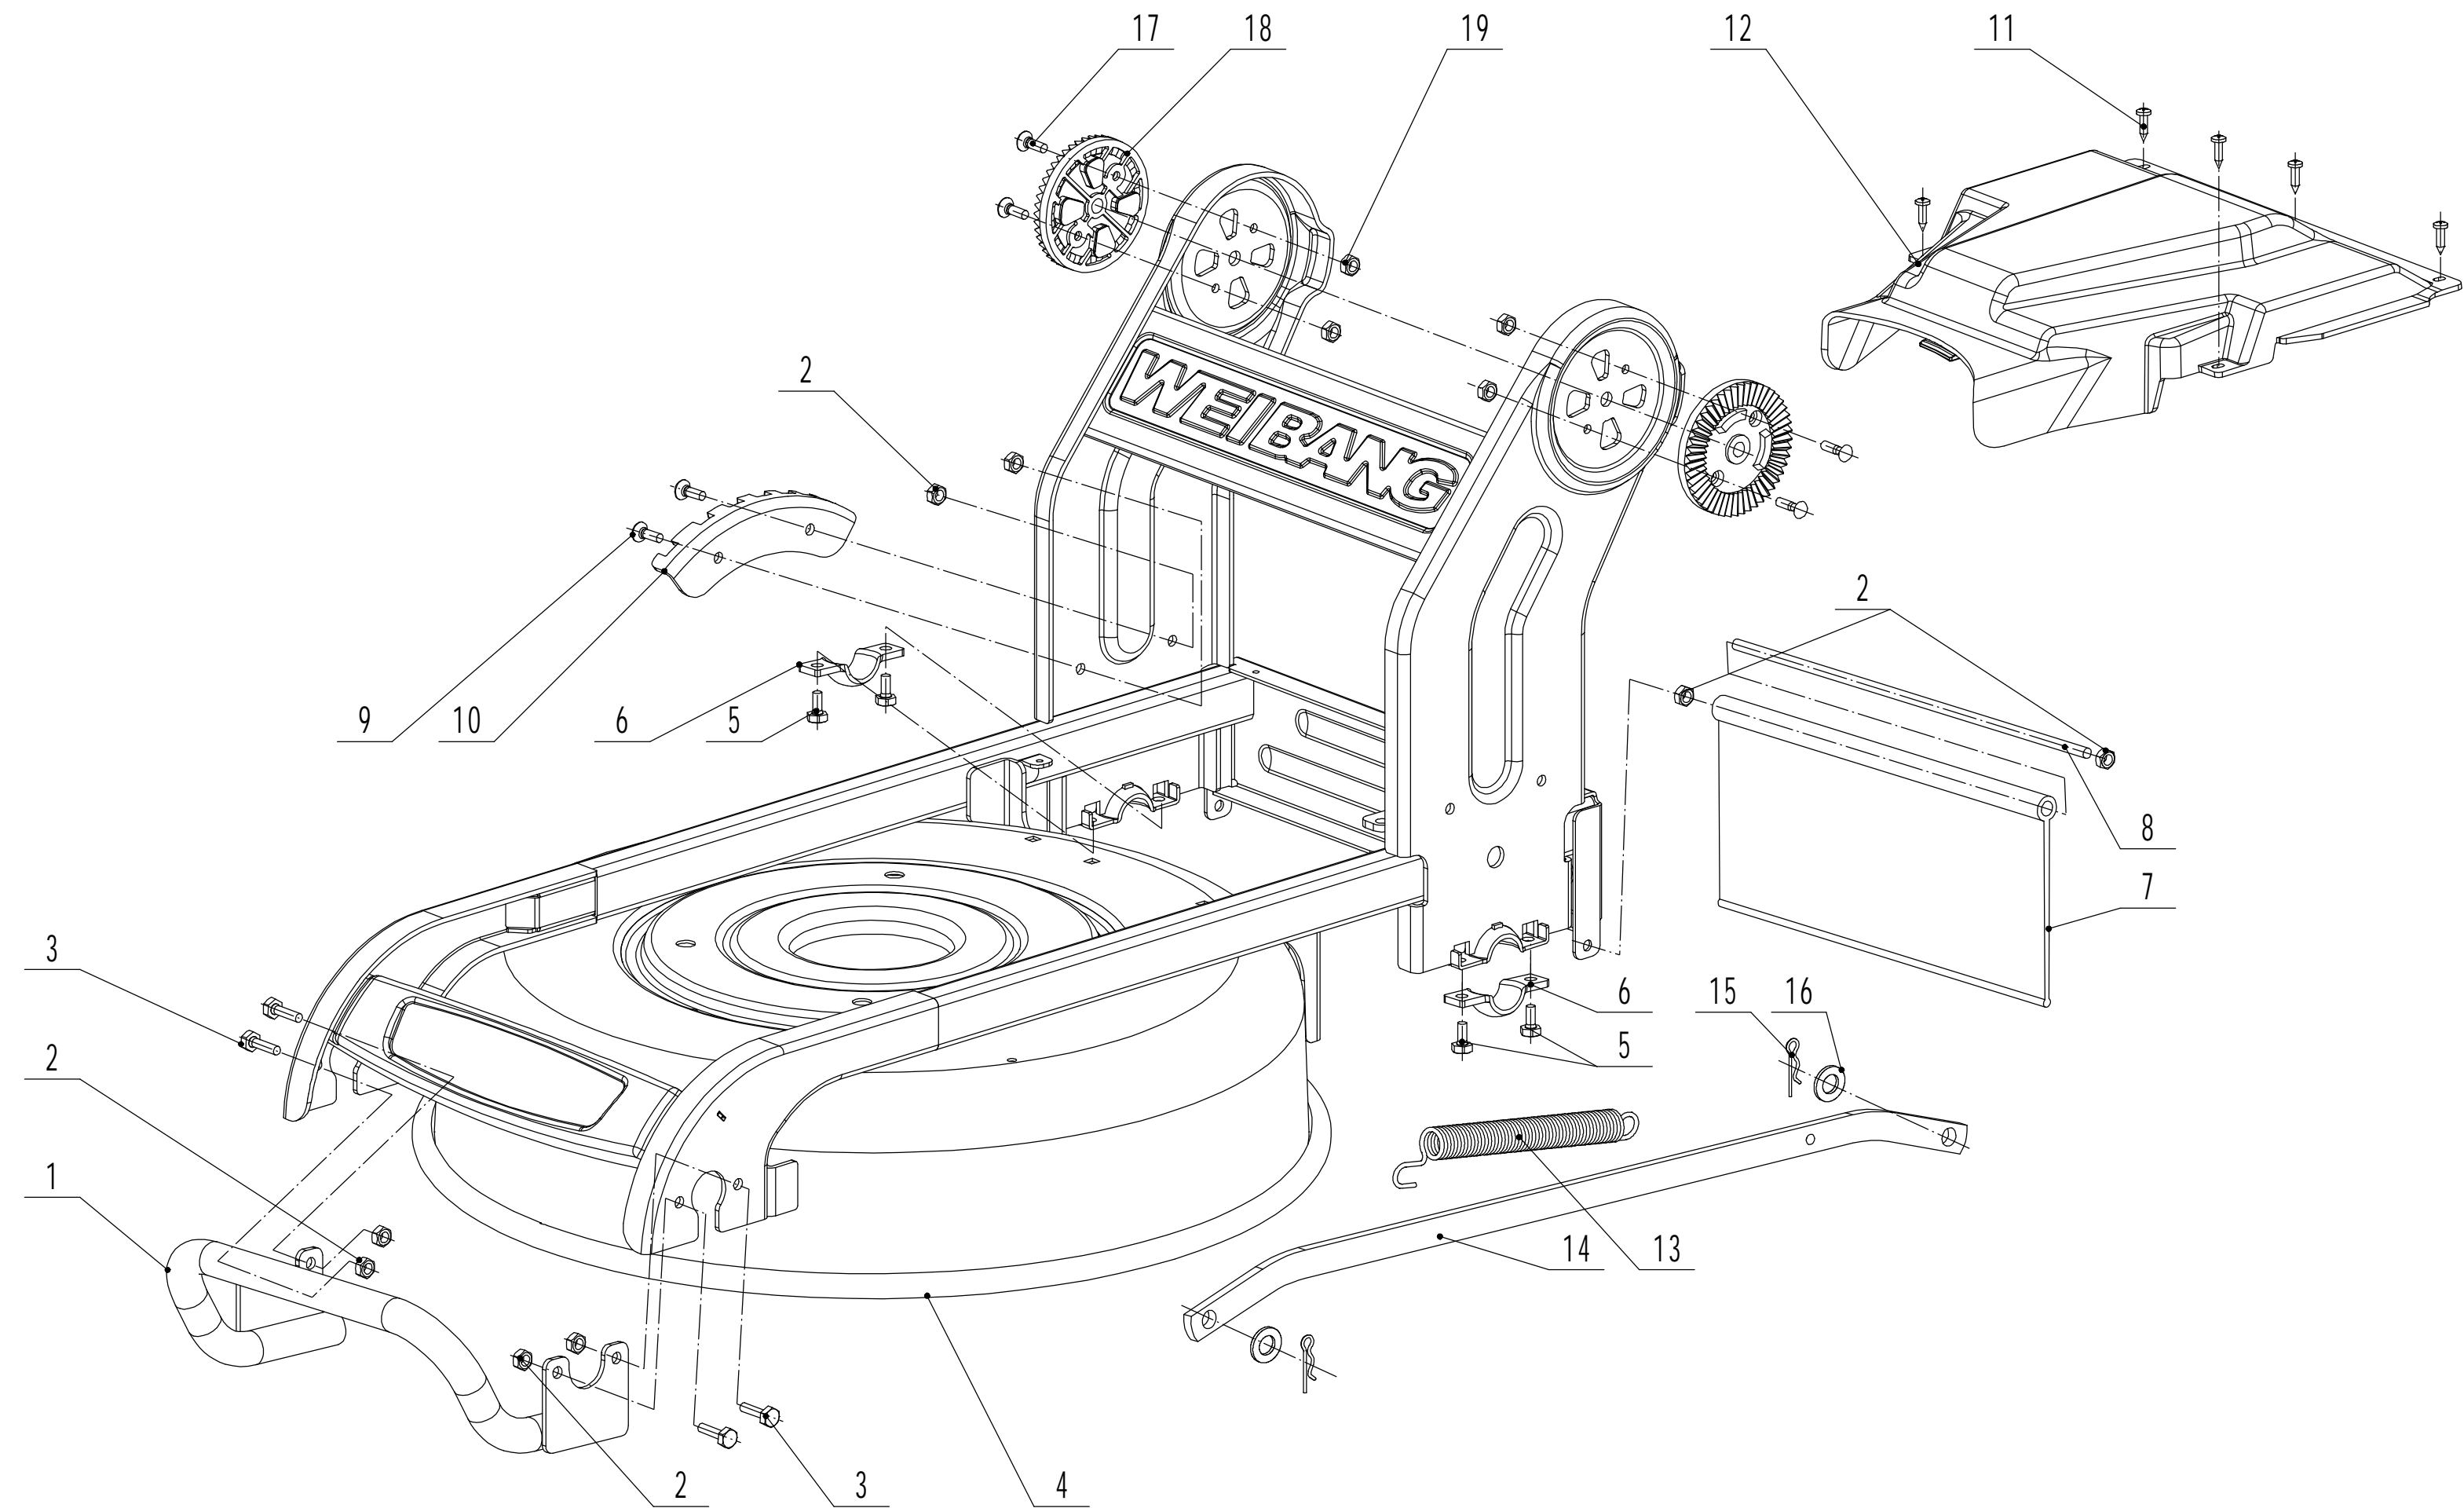

# Weibang WB 466 SCM

2021

**WEIBANG**<sup>®</sup>  
GARDEN MACHINES

Main Body

<b>Part 2 - Main Body Spare parts</b>		
<b>No.</b>	<b>ID Zboží</b>	<b>Název</b>
1	GM46A040000000/40	Bumper
2	0202006000	Lock Nut - M6
3	0102006018	Bolt - M6x18
4	GM46D010000000/49	Chassis
5	0102006012	Bolt - M6x12
6	5320114020/01	Bearing Holder
7	GM46A000000050	Trailing Flap
8	GM46A000000060/02	Pivot - Trailing Flap
9	0104006016	Screw - M6x16
10	GM46A000000020/01	Graduator
11	0106004010	Screw - St4.2x10
12	GM46A000000040	Rear Shield
13	GM46A000000070/01	Spring - Connecting Rod
14	GM46A000000030/40	Connecting Rod
15	5320333010	Check Ring
16	0301010000	Washer - M10
17	0104005012	Screw - M5x12
18	AVSA000000040/22	Tooth Disc
19	0202005000	Lock Nut - M5

<b>Part 3 - blade assembly Spare parts</b>		
<b>No.</b>	<b>ID Zboží</b>	<b>Název</b>
1	GM53A050000000	Engine Base
2	GM53A000000070/02	Bolt
3	5320120012	Belt - V10x780
4	4510401010	Key
5	0105006006	Screw - M6x6
6	5020402070/02	Engine Pulley
7	GM53A000000050/02	Adaptor
8	6006/2RS	Bearing
9	GM53A000000120	Wave Washer
10	GM53A000000010	Axle Protection Bracket
11	0204014000	Lock Nut - M14
12	GM53A000000060/04	Spacer
13	GM46A000000010/22	Blade
14	4510407010/04	Spring Washer
15	XYJ-200011	Blade Bolt