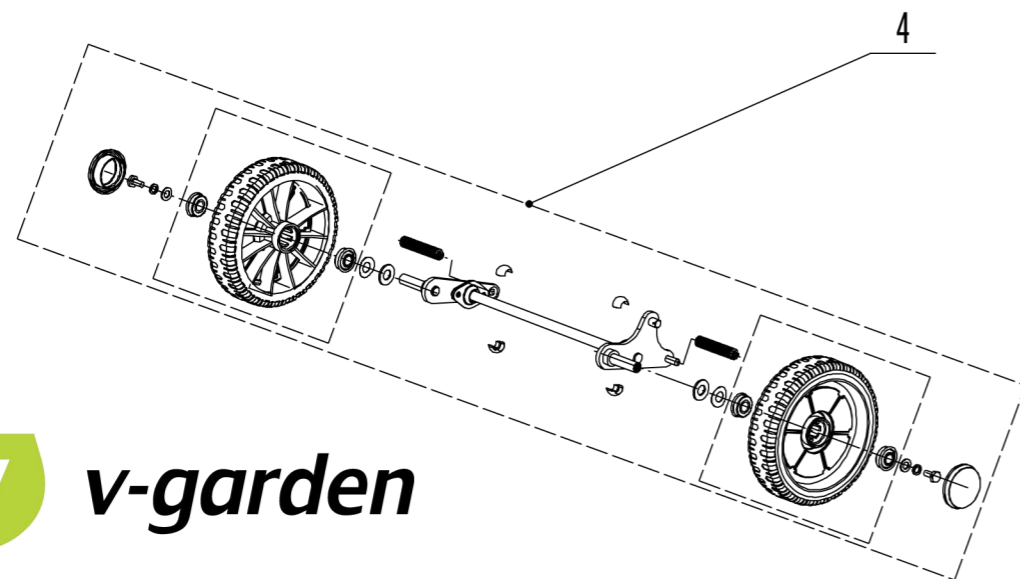

# Weibang WB 466 SCM

2021

**WEIBANG**<sup>®</sup>  
GARDEN MACHINES

Main Body

<b>Part 2 - Main Body Spare parts</b>		
<b>No.</b>	<b>ID Zboží</b>	<b>Název</b>
1	GM46A040000000/40	Bumper
2	0202006000	Lock Nut - M6
3	0102006018	Bolt - M6x18
4	GM46D010000000/49	Chassis
5	0102006012	Bolt - M6x12
6	5320114020/01	Bearing Holder
7	GM46A000000050	Trailing Flap
8	GM46A000000060/02	Pivot - Trailing Flap
9	0104006016	Screw - M6x16
10	GM46A000000020/01	Graduator
11	0106004010	Screw - St4.2x10
12	GM46A000000040	Rear Shield
13	GM46A000000070/01	Spring - Connecting Rod
14	GM46A000000030/40	Connecting Rod
15	5320333010	Check Ring
16	0301010000	Washer - M10
17	0104005012	Screw - M5x12
18	AVSA000000040/22	Tooth Disc
19	0202005000	Lock Nut - M5

<b>Part 3 - blade assembly Spare parts</b>		
<b>No.</b>	<b>ID Zboží</b>	<b>Název</b>
1	GM53A050000000	Engine Base
2	GM53A000000070/02	Bolt
3	5320120012	Belt - V10x780
4	4510401010	Key
5	0105006006	Screw - M6x6
6	5020402070/02	Engine Pulley
7	GM53A000000050/02	Adaptor
8	6006/2RS	Bearing
9	GM53A000000120	Wave Washer
10	GM53A000000010	Axle Protection Bracket
11	0204014000	Lock Nut - M14
12	GM53A000000060/04	Spacer
13	GM46A000000010/22	Blade
14	4510407010/04	Spring Washer
15	XYJ-200011	Blade Bolt