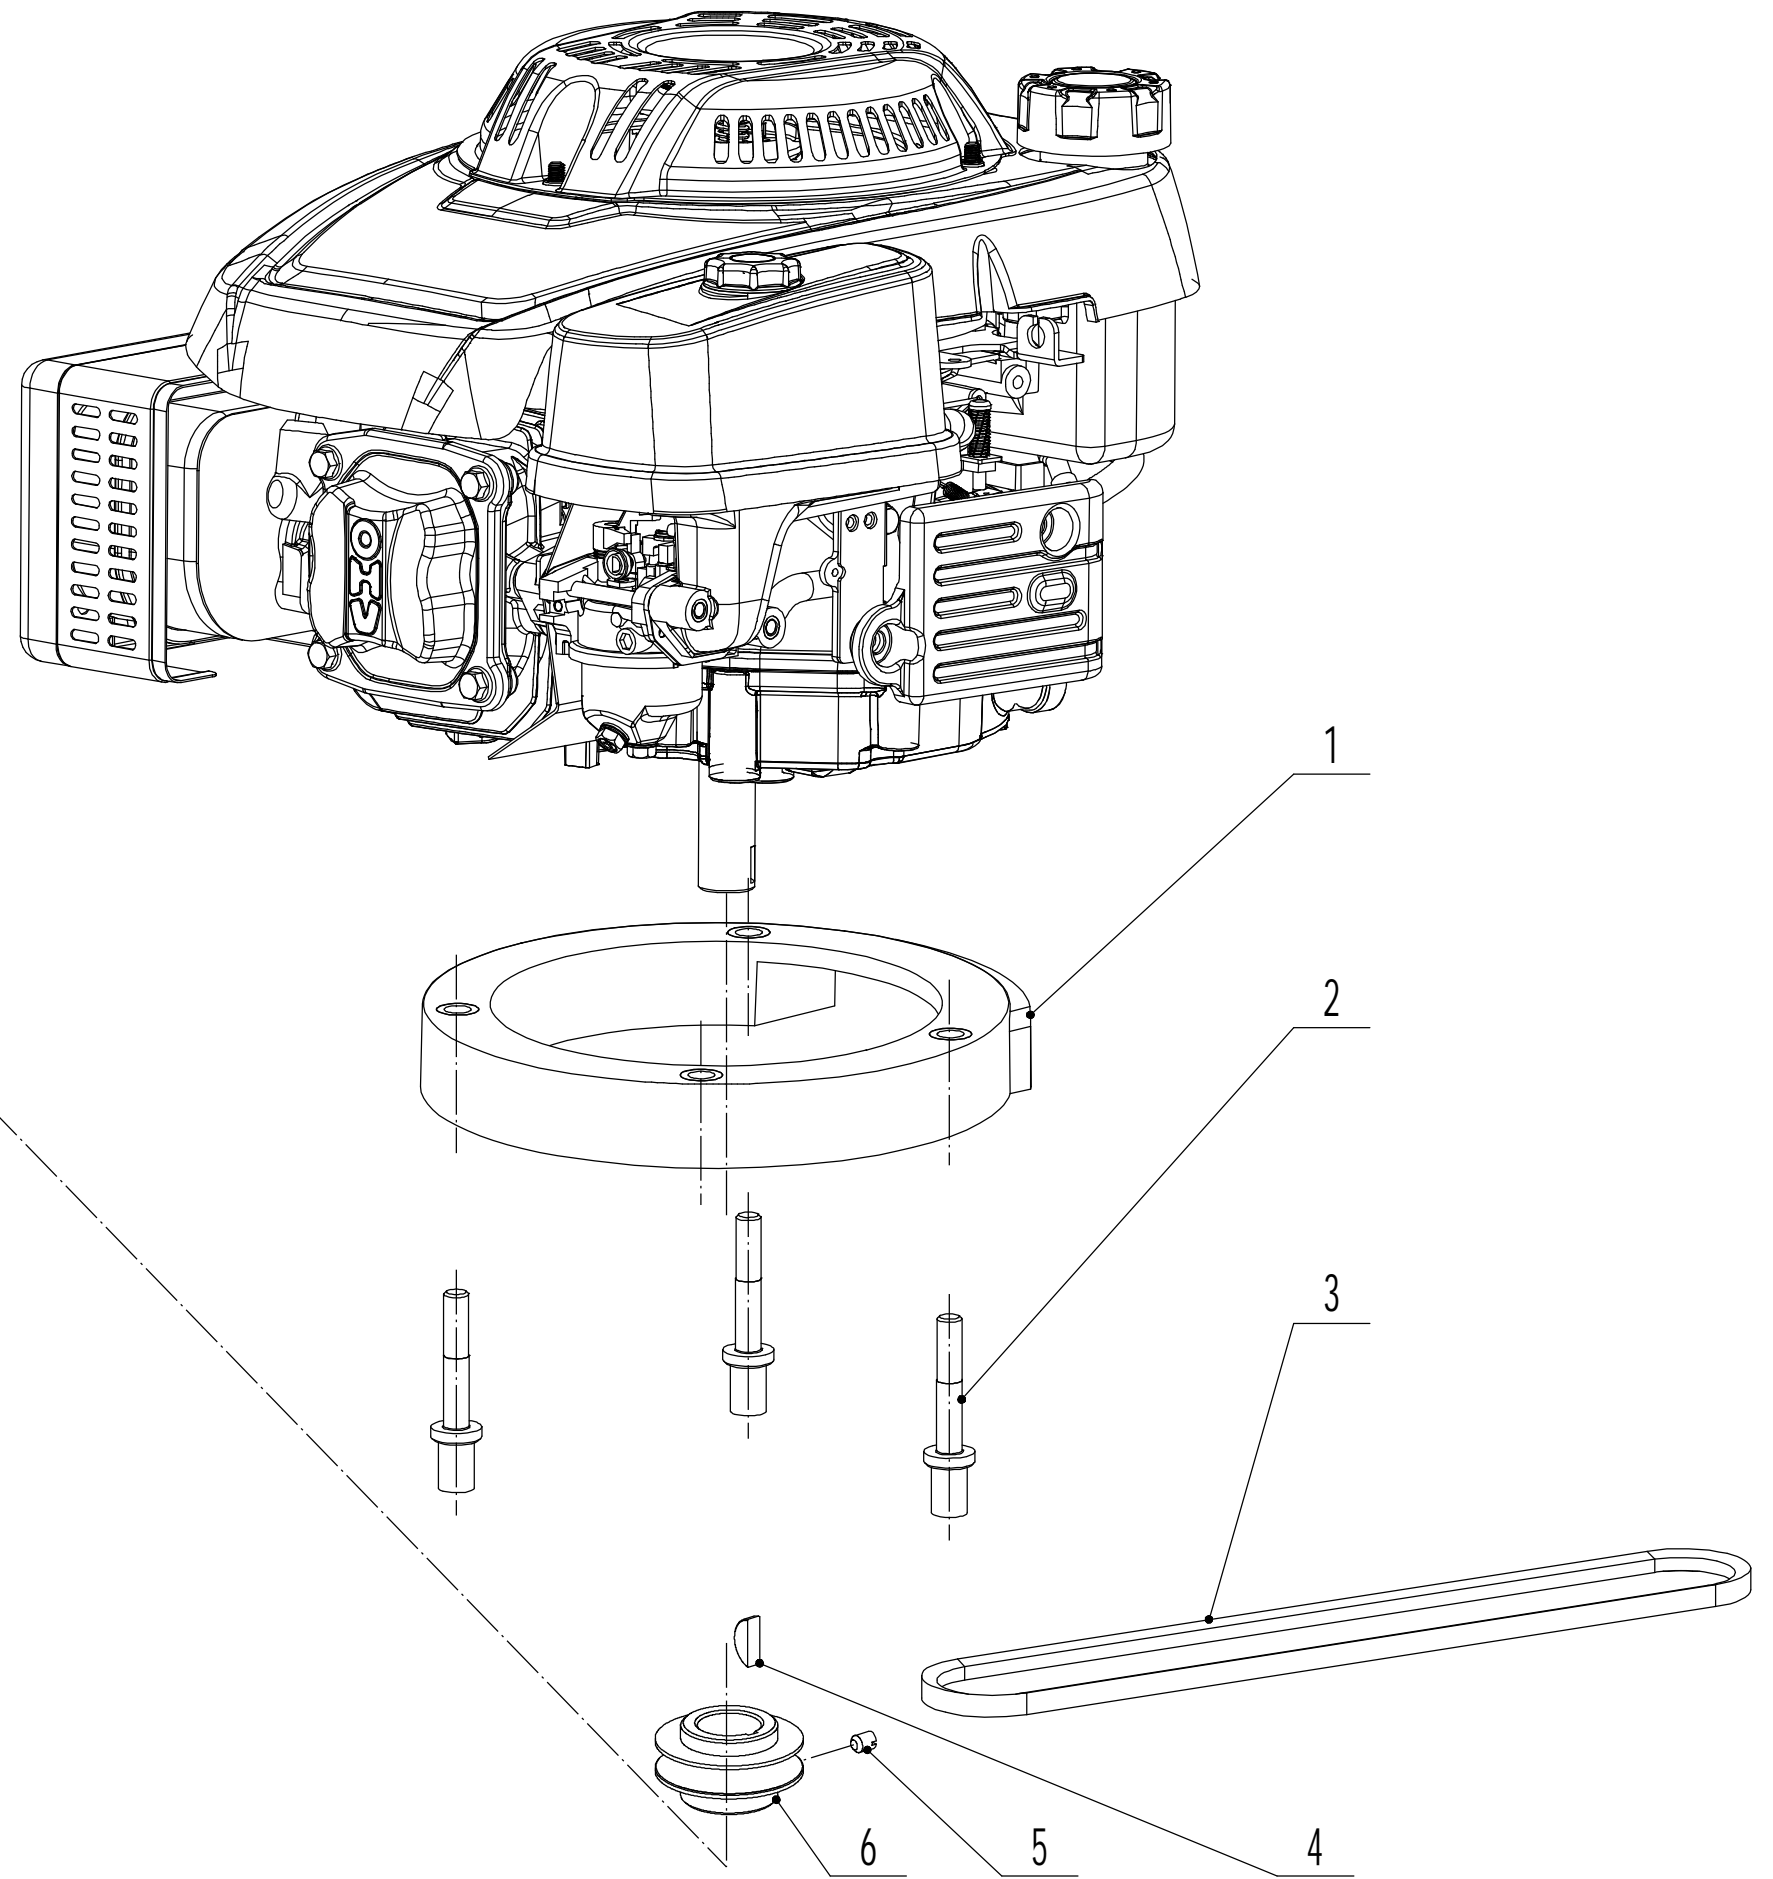

# Weibang WB 466 SCM

2021

**WEIBANG**<sup>®</sup>  
GARDEN MACHINES

Main Body

<b>Part 2 - Main Body Spare parts</b>		
<b>No.</b>	<b>ID Zboží</b>	<b>Název</b>
1	GM46A040000000/40	Bumper
2	0202006000	Lock Nut - M6
3	0102006018	Bolt - M6x18
4	GM46D010000000/49	Chassis
5	0102006012	Bolt - M6x12
6	5320114020/01	Bearing Holder
7	GM46A000000050	Trailing Flap
8	GM46A000000060/02	Pivot - Trailing Flap
9	0104006016	Screw - M6x16
10	GM46A000000020/01	Graduator
11	0106004010	Screw - St4.2x10
12	GM46A000000040	Rear Shield
13	GM46A000000070/01	Spring - Connecting Rod
14	GM46A000000030/40	Connecting Rod
15	5320333010	Check Ring
16	0301010000	Washer - M10
17	0104005012	Screw - M5x12
18	AVSA000000040/22	Tooth Disc
19	0202005000	Lock Nut - M5

<b>Part 3 - blade assembly Spare parts</b>		
<b>No.</b>	<b>ID Zboží</b>	<b>Název</b>
1	GM53A050000000	Engine Base
2	GM53A000000070/02	Bolt
3	5320120012	Belt - V10x780
4	4510401010	Key
5	0105006006	Screw - M6x6
6	5020402070/02	Engine Pulley
7	GM53A000000050/02	Adaptor
8	6006/2RS	Bearing
9	GM53A000000120	Wave Washer
10	GM53A000000010	Axle Protection Bracket
11	0204014000	Lock Nut - M14
12	GM53A000000060/04	Spacer
13	GM46A000000010/22	Blade
14	4510407010/04	Spring Washer
15	XYJ-200011	Blade Bolt

# Front Axle

<b>Part 4 - front axle assembly Spare parts</b>		
<b>No.</b>	<b>ID Zboží</b>	<b>Název</b>
1	5310214010	Wheel Cap
2	0102008016	Bolt - M8x16
3	0401008000	Spring Washer - M8
4	0301008000	Washer - M8
5	4510210010/40	Wheel
6	5310213010	Bearing
7	5310211010/02	Spacer
8	5310210010/02	Spacer
9	GM46A020100000/01	Front Axle
10	5310209010	Spherical Bearing
11	GM53A020000010	Scraper