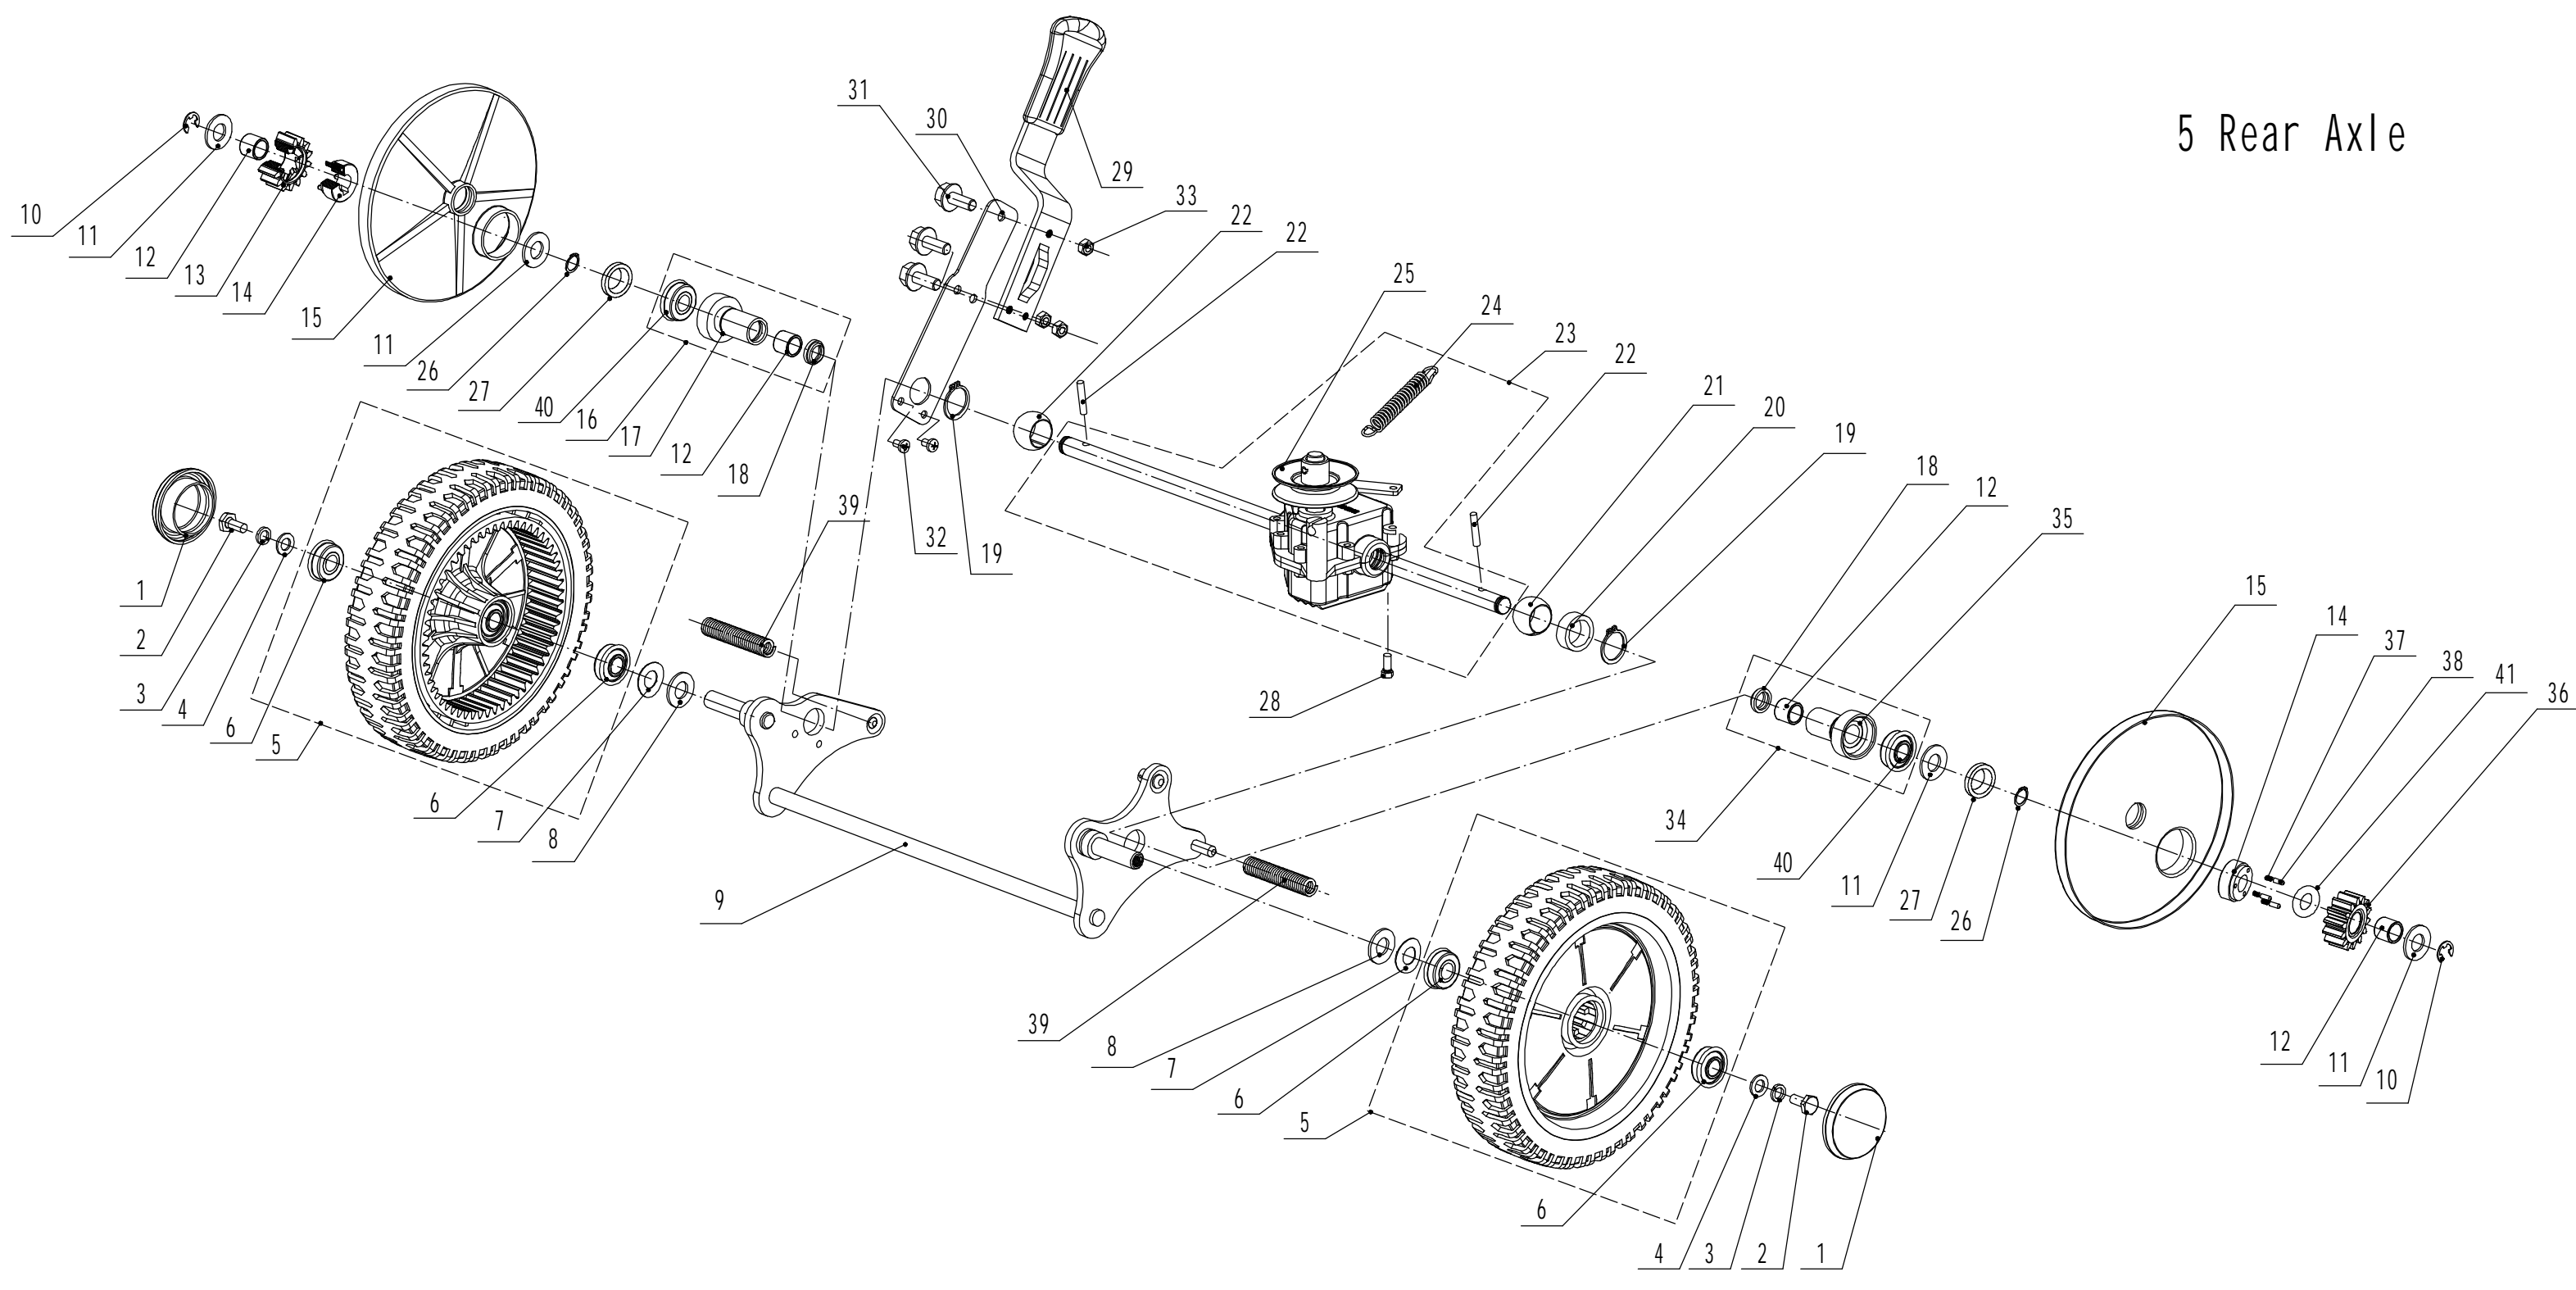

5 Rear Axle

Part 5 - rear axle assembly Spare parts		
No.	ID Zboží	Název
1	5310214010	Wheel Cap
2	0102008016	Bolt - M8x16
3	0401008000	Spring Washer - M8
4	0301008000	Washer - M8
5	4820305020/40	Rear Wheel - 9"
6	5310213010	Bearing
7	5310211010/02	Spacer
8	5310210010/02	Washer
9	GM46A030100000/01	Rear Axle
10	1301009000	E-Clip - M9
11	5020311010/04	Spacer
12	5320326010P	Bearing
13	HQ000100020	Drive Pinion - R/H
14	HQ000100050	Ratchet
15	4520308010	Dustproof Shield
16	Y065321	Right Bearing Sheath Assembly
17	5320325020/02	Right Bearing Sheath
18	5320327010	Dust Seal
19	1001020000	Circlip - M20
20	5020310010/02	Rear Transmission Partition
21	5320328010	Spherical Bearing
22	HQ000100060	Check Holder
23	Y20466M	Transmission Assembly
24	4820317010	Spring
25	4540318010	Pulley
26	1001012000	Circlip - M12
27	GM48S010000010	Spacer
28	0101006020	Bolt - M6x20
29	5360310010/40	Adjustment Lever
30	5360311010/22	Spring Of Adjustment Lever
31	0101006014	Bolt - M6x14
32	0113005008	Screw - M5x8
33	0202006000	Lock Nut - M6
34	Y065320	Left Bearing Sheath Assembly
35	5320324020/02	Right Bearing Sheath
36	HQ000100010	Drive Pinion - L/H
37	HQ000100040	Spring - Drive Pinion
38	HQ000100030	Pin - Drive Pinion
39	GM53A020000010	Scraper
40	R8-2RS	Bearing
41	1401025015	O-ring