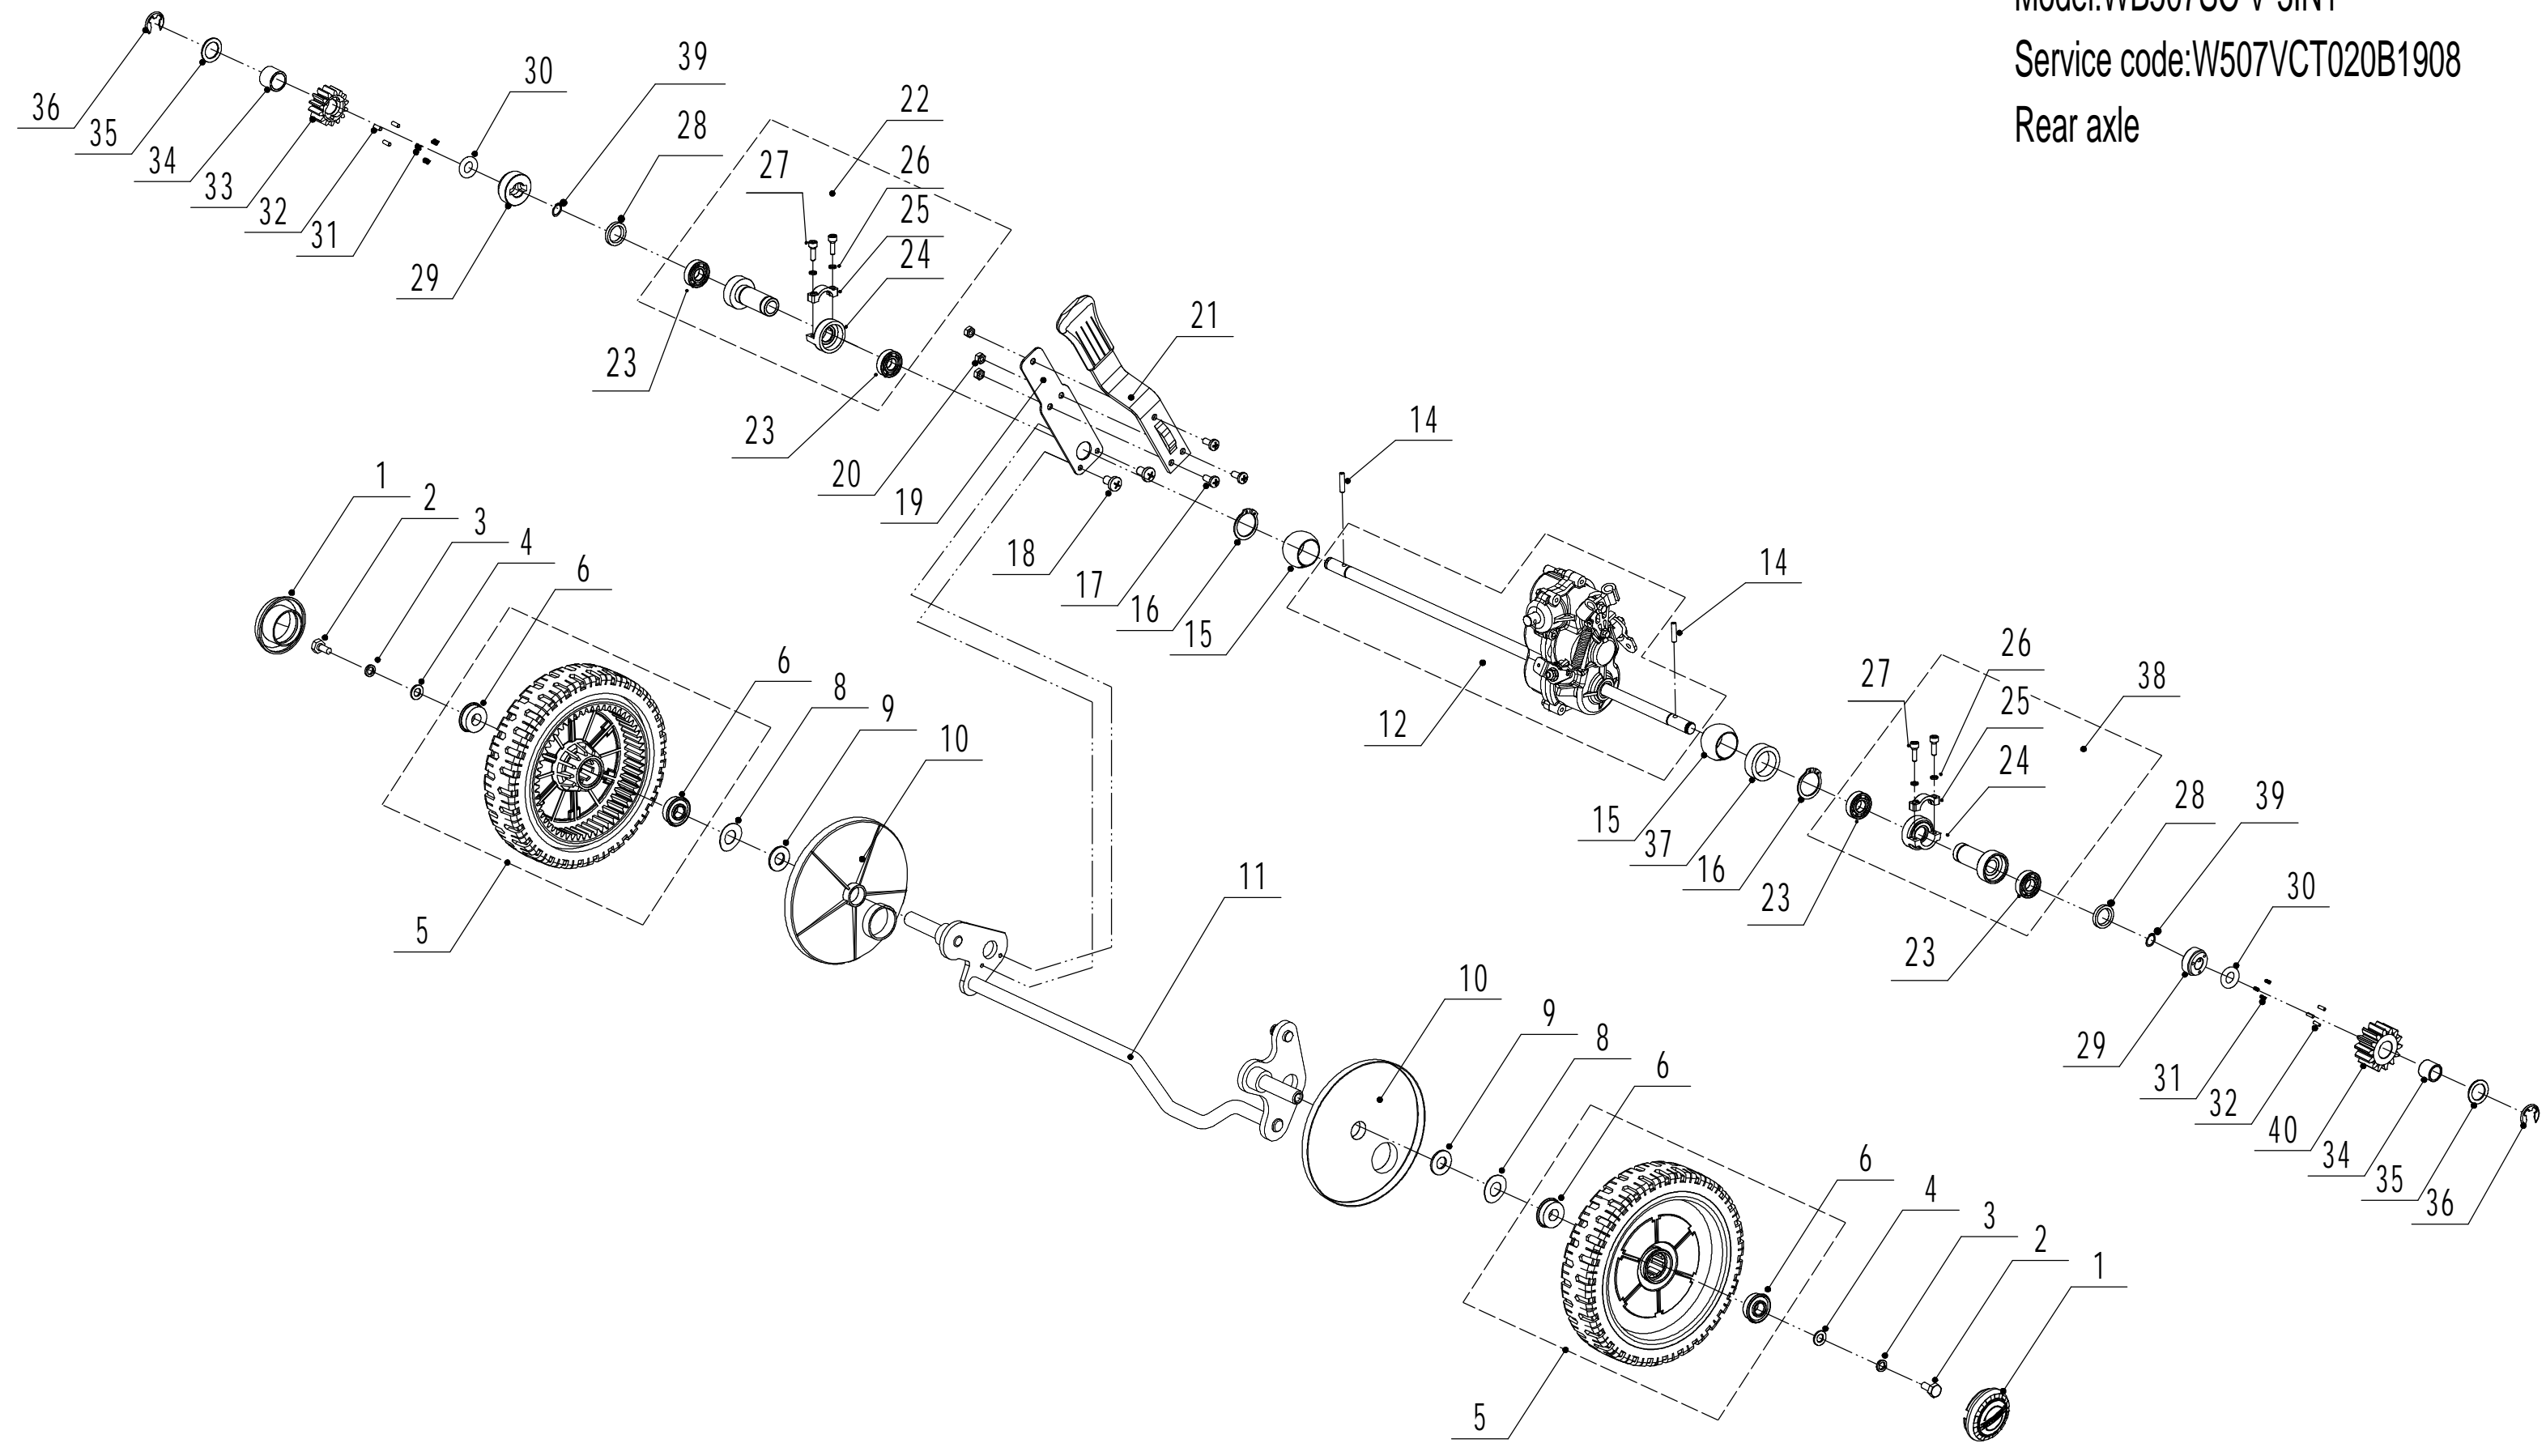

Model:WB507SC V-3IN1
Service code:W507VCT020B1908
Rear axle

Part 5 - Rear Axle Spare Parts		
No.	ID Zboží	Název
1	5310214010	Wheel Cap
2	0101008015	Bolt - M8x15
3	0401008000	Spring Washer Φ8
4	0301006000	Spacer Φ8
5	5340309010/40	9" Rear wheel
6	5310213010	Bearing
8	5310211010/02	Spacer
9	5310210010/02	Spacer
10	5340312010	Anti-Dust Shield
11	5020301020S/01	Rear Axle Weldment
12	Y20502Z0	Gearbox Assembly
14	HQ000100060	Pin
15	5320328010	Spherical Bearing
16	1001020000	Check Ring
17	0101006014	Bolt - M6x14
18	0113005008	Screw - M5x8
19	5360311010/22	Flat Spring
20	0202006000	Lock Nut - M6
21	5360310010/40	Height Adjustment Lever
22	Y065321SF	Right Bearing Sheath Assembly
23	R8-2RS	Deep Groove Ball Bearing
24	5320324022	Bearing Block
25	5320324023	Bearing Block Cover
26	0401005000	Spring Washer Φ5
27	0103005020A	Screw - M5x20
28	GM48S010000010	Spacer
29	HQ000100050	One-Way Block
30	1401025015	O-ring
31	HQ000100040	Spring
32	HQ000100030	Pin
33	HQ000100020	Right Drive Pinion
34	5320326010P	Bearing
35	5020311010/04	Anti-Friction Spacer
36	1301009000	Check Ring Φ9
37	5020310010/02	Rear Transmission Partition
38	Y065320SF	Left Bearing Sheath Assembly
39	1001012000	Check Ring For Shaft
40	HQ000100010	Left Drive Pinion