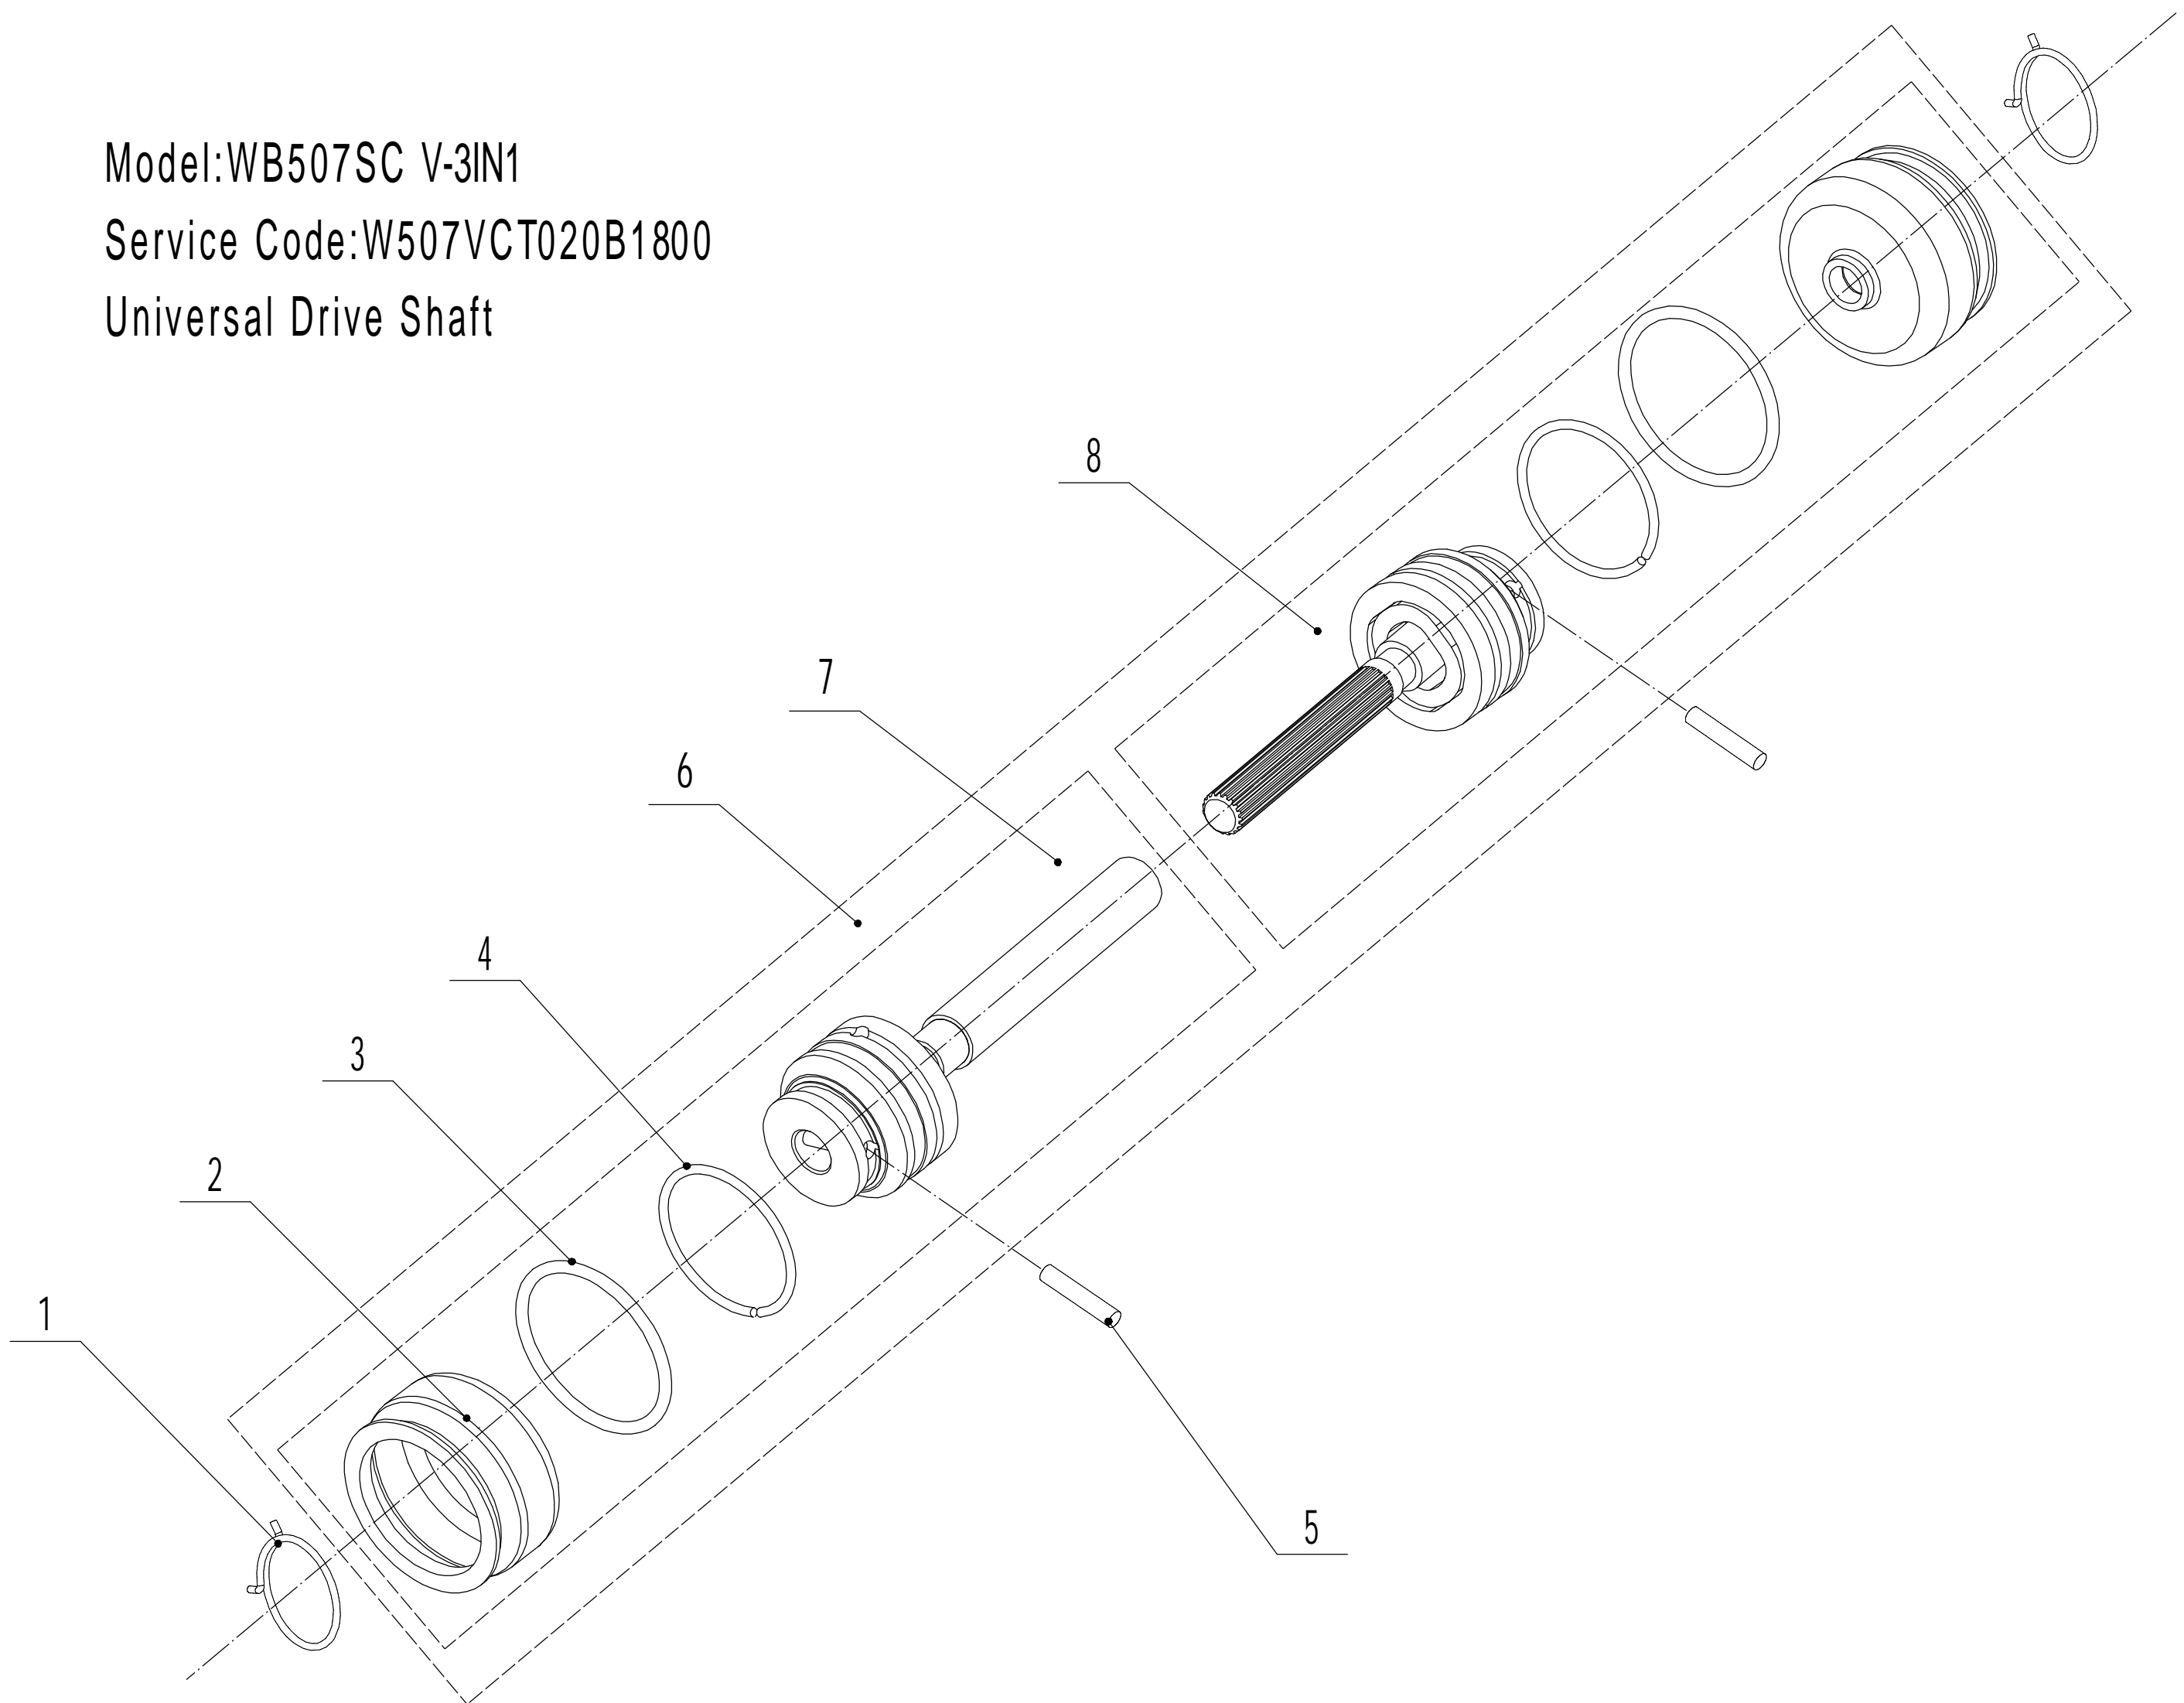

Model:WB507SC V-3IN1

Service Code:W507VCT020B1800

Universal Drive Shaft

Part 8 - Universal Drive Shaft Spare Parts		
No.	ID Zboží	Název
1	HQA020000020	Check Ring
2	HQA020000080	Anti-Dust Shield
3	1401028003	O Ring
4	HQA020000030	Check Ring
5	HQA020000090	Pin
6	Y26ZCD03	Universal Drive Shaft
7	Y26ZCDA02	Universal Drive Shaft A
8	Y26ZCDB02	Universal Drive Shaft B