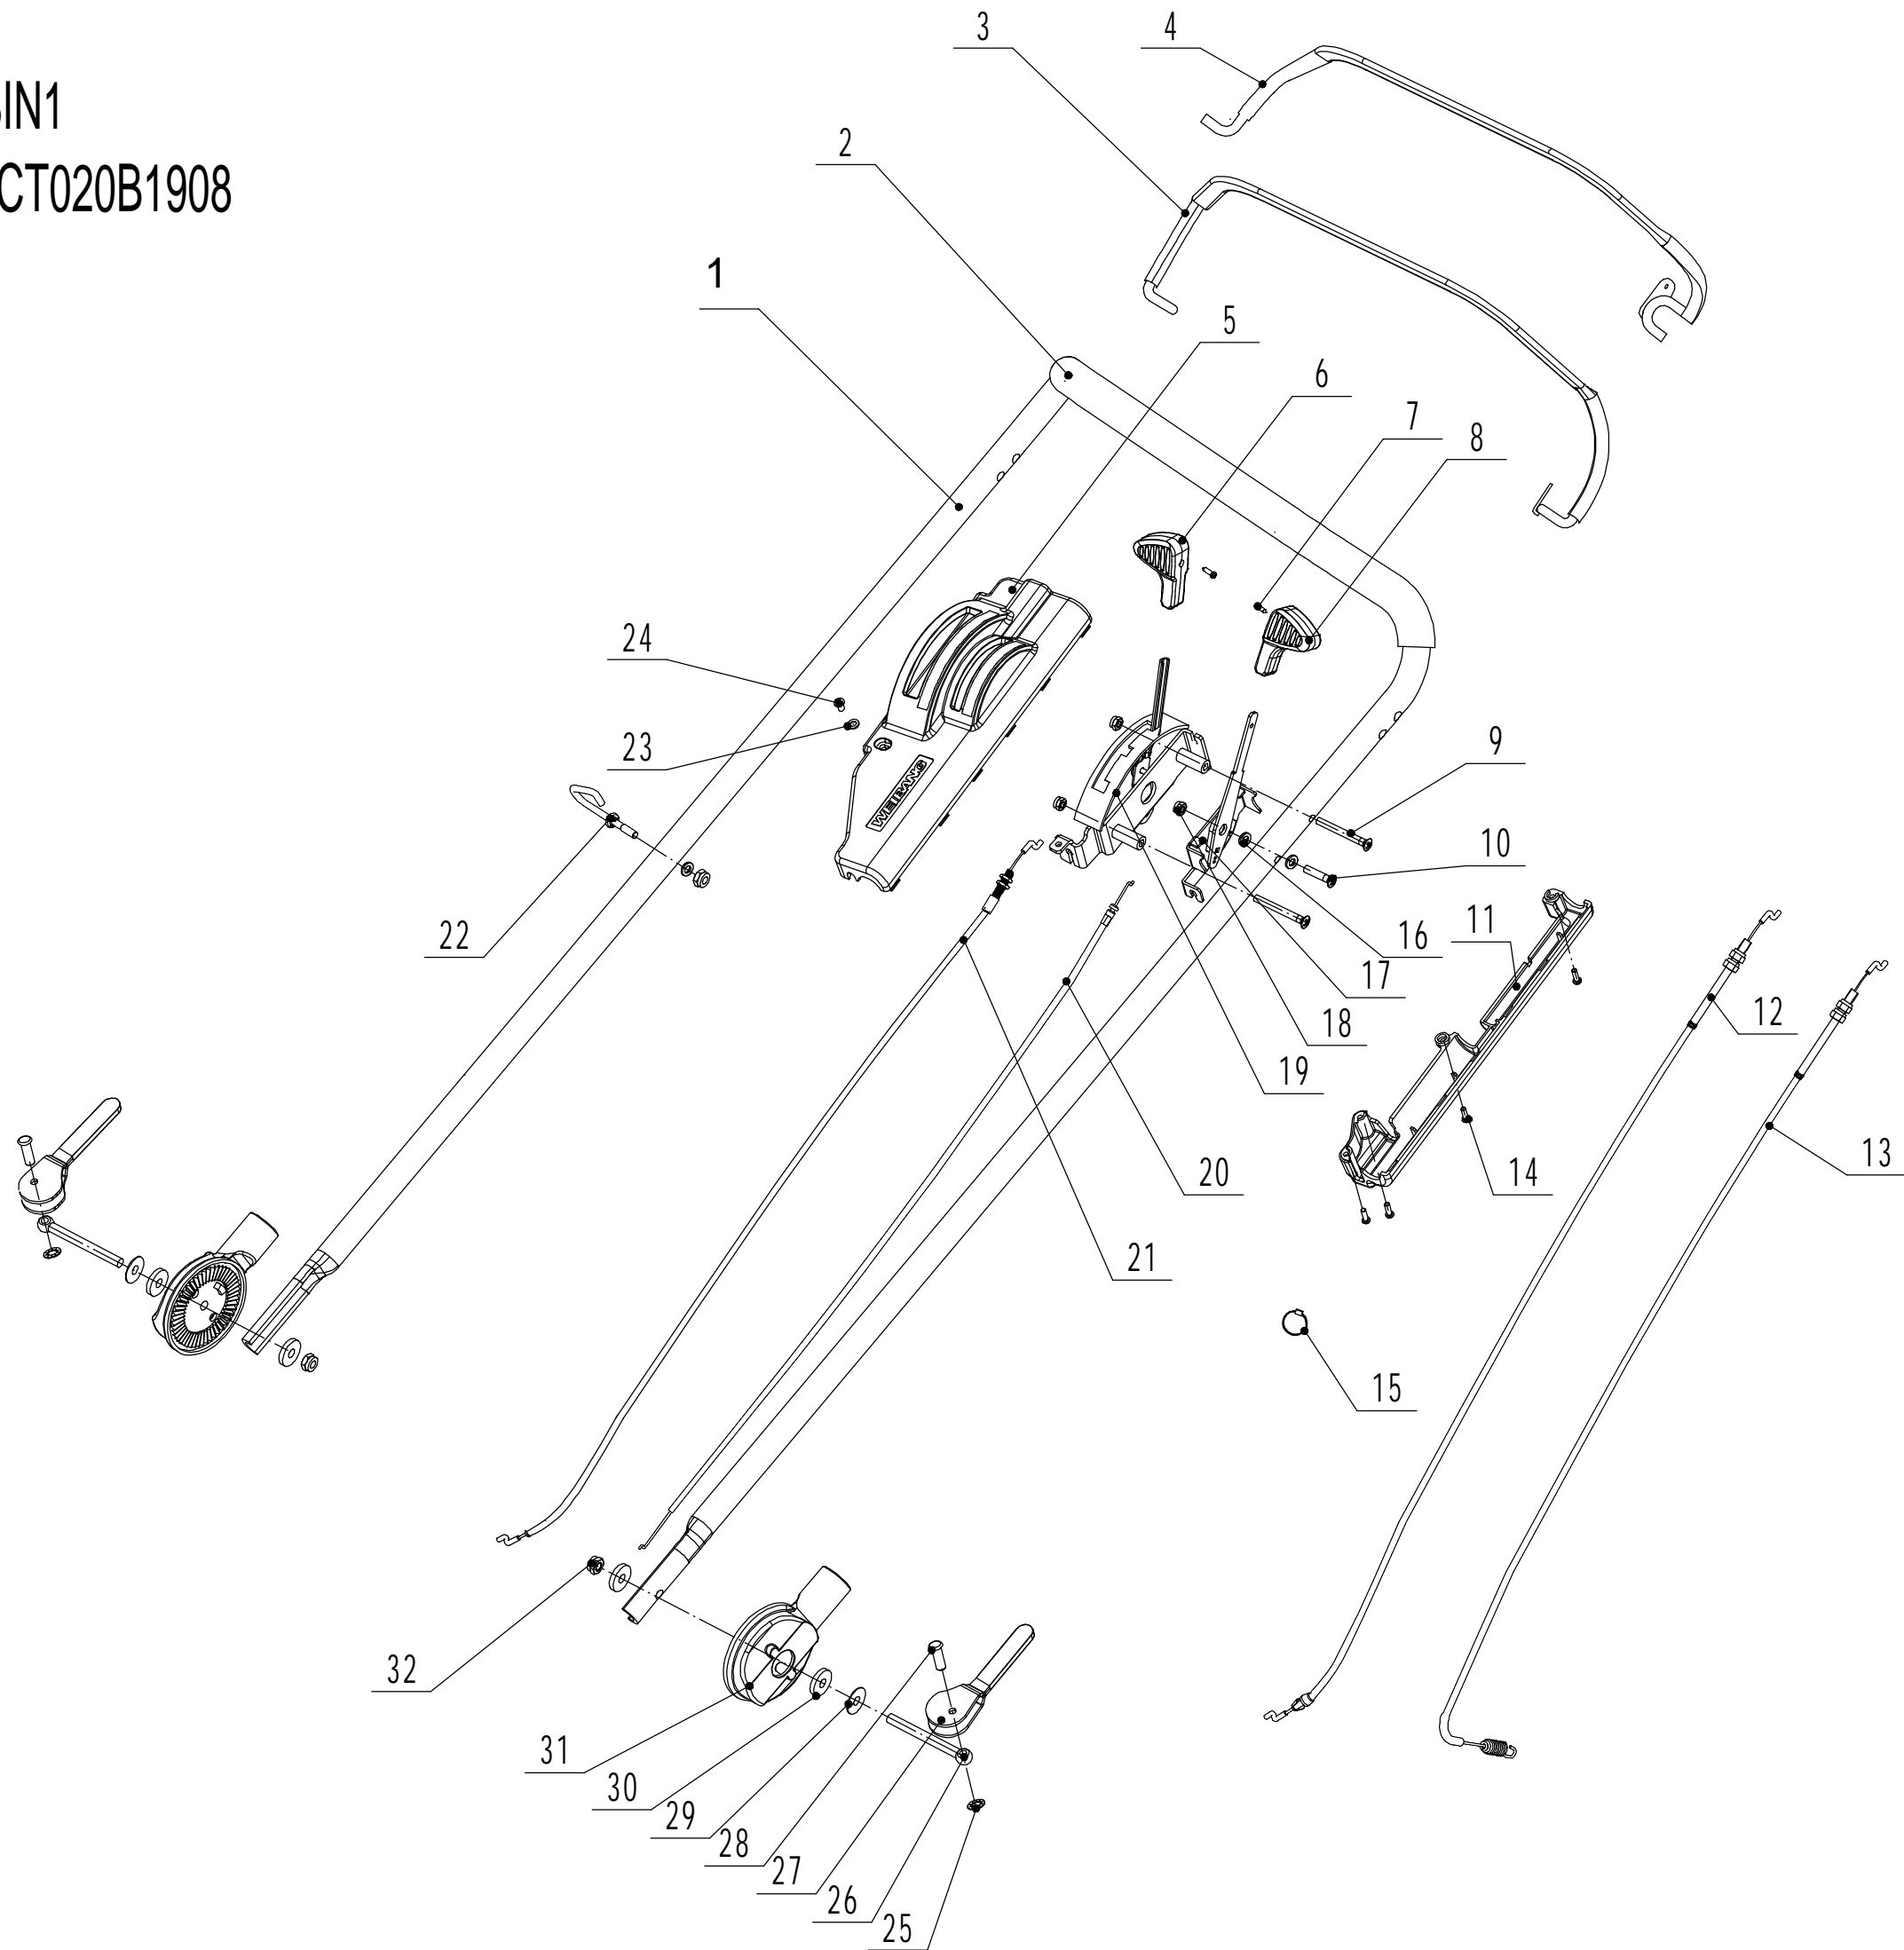

Model:WB507SC V-3IN1

Service code:W507VCT020B1908

Handle and controls

Part 6 - Handle And Controls Spare Parts		
No.	ID Zboží	Název
1	5020501020S/44	Handle
2	GM56E010000082	Handle Sheath
3	5320511030S/40	Clutch Lever Weldment
4	5320503020S/40	Brake Lever Weldment
5	5020501030S	Control Box Upper Cover
6	5380508010	Speed Control Grip
7	0106003013	Screw - ST2.9x13
8	5380510010	Throttle Grip
9	0108006060	Screw - M6x60
10	0108006050	Screw - M6x45
11	5020501040S	Control Box Lower Cover
12	BS120-1140	Brake Cable
13	LH180-1082-S	Clutch Calbe
14	0113040018	Screw - M4x18
15	ZD8/200	Cable tie
16	0301006000	Spacer Φ6
17	5380512010	Throttle Bracket
18	0202006000	Lock Nut - M6
19	5020501050S	Speed Control Bracket
20	YM72-1080-A	Throttle Cable
21	TX120-950-S	Speed Control Cable
22	4510511010/01	Hook
23	0301005000	Spacer Φ5
24	0104005012	Cross Slot Bolt - M5x12
25	4510114030	Fix Cap
26	GM48S000000100	Connecting Bolt
27	GM56A100400000	Lock Lever
28	0801008025	Axis Pin
29	GM56A100000040/04	Anti-Friction Spacer
30	GM56A100000050/01	Spacer
31	GM48S030200000	Tooth Disc Kit
32	0203008000	Lock Nut - M8