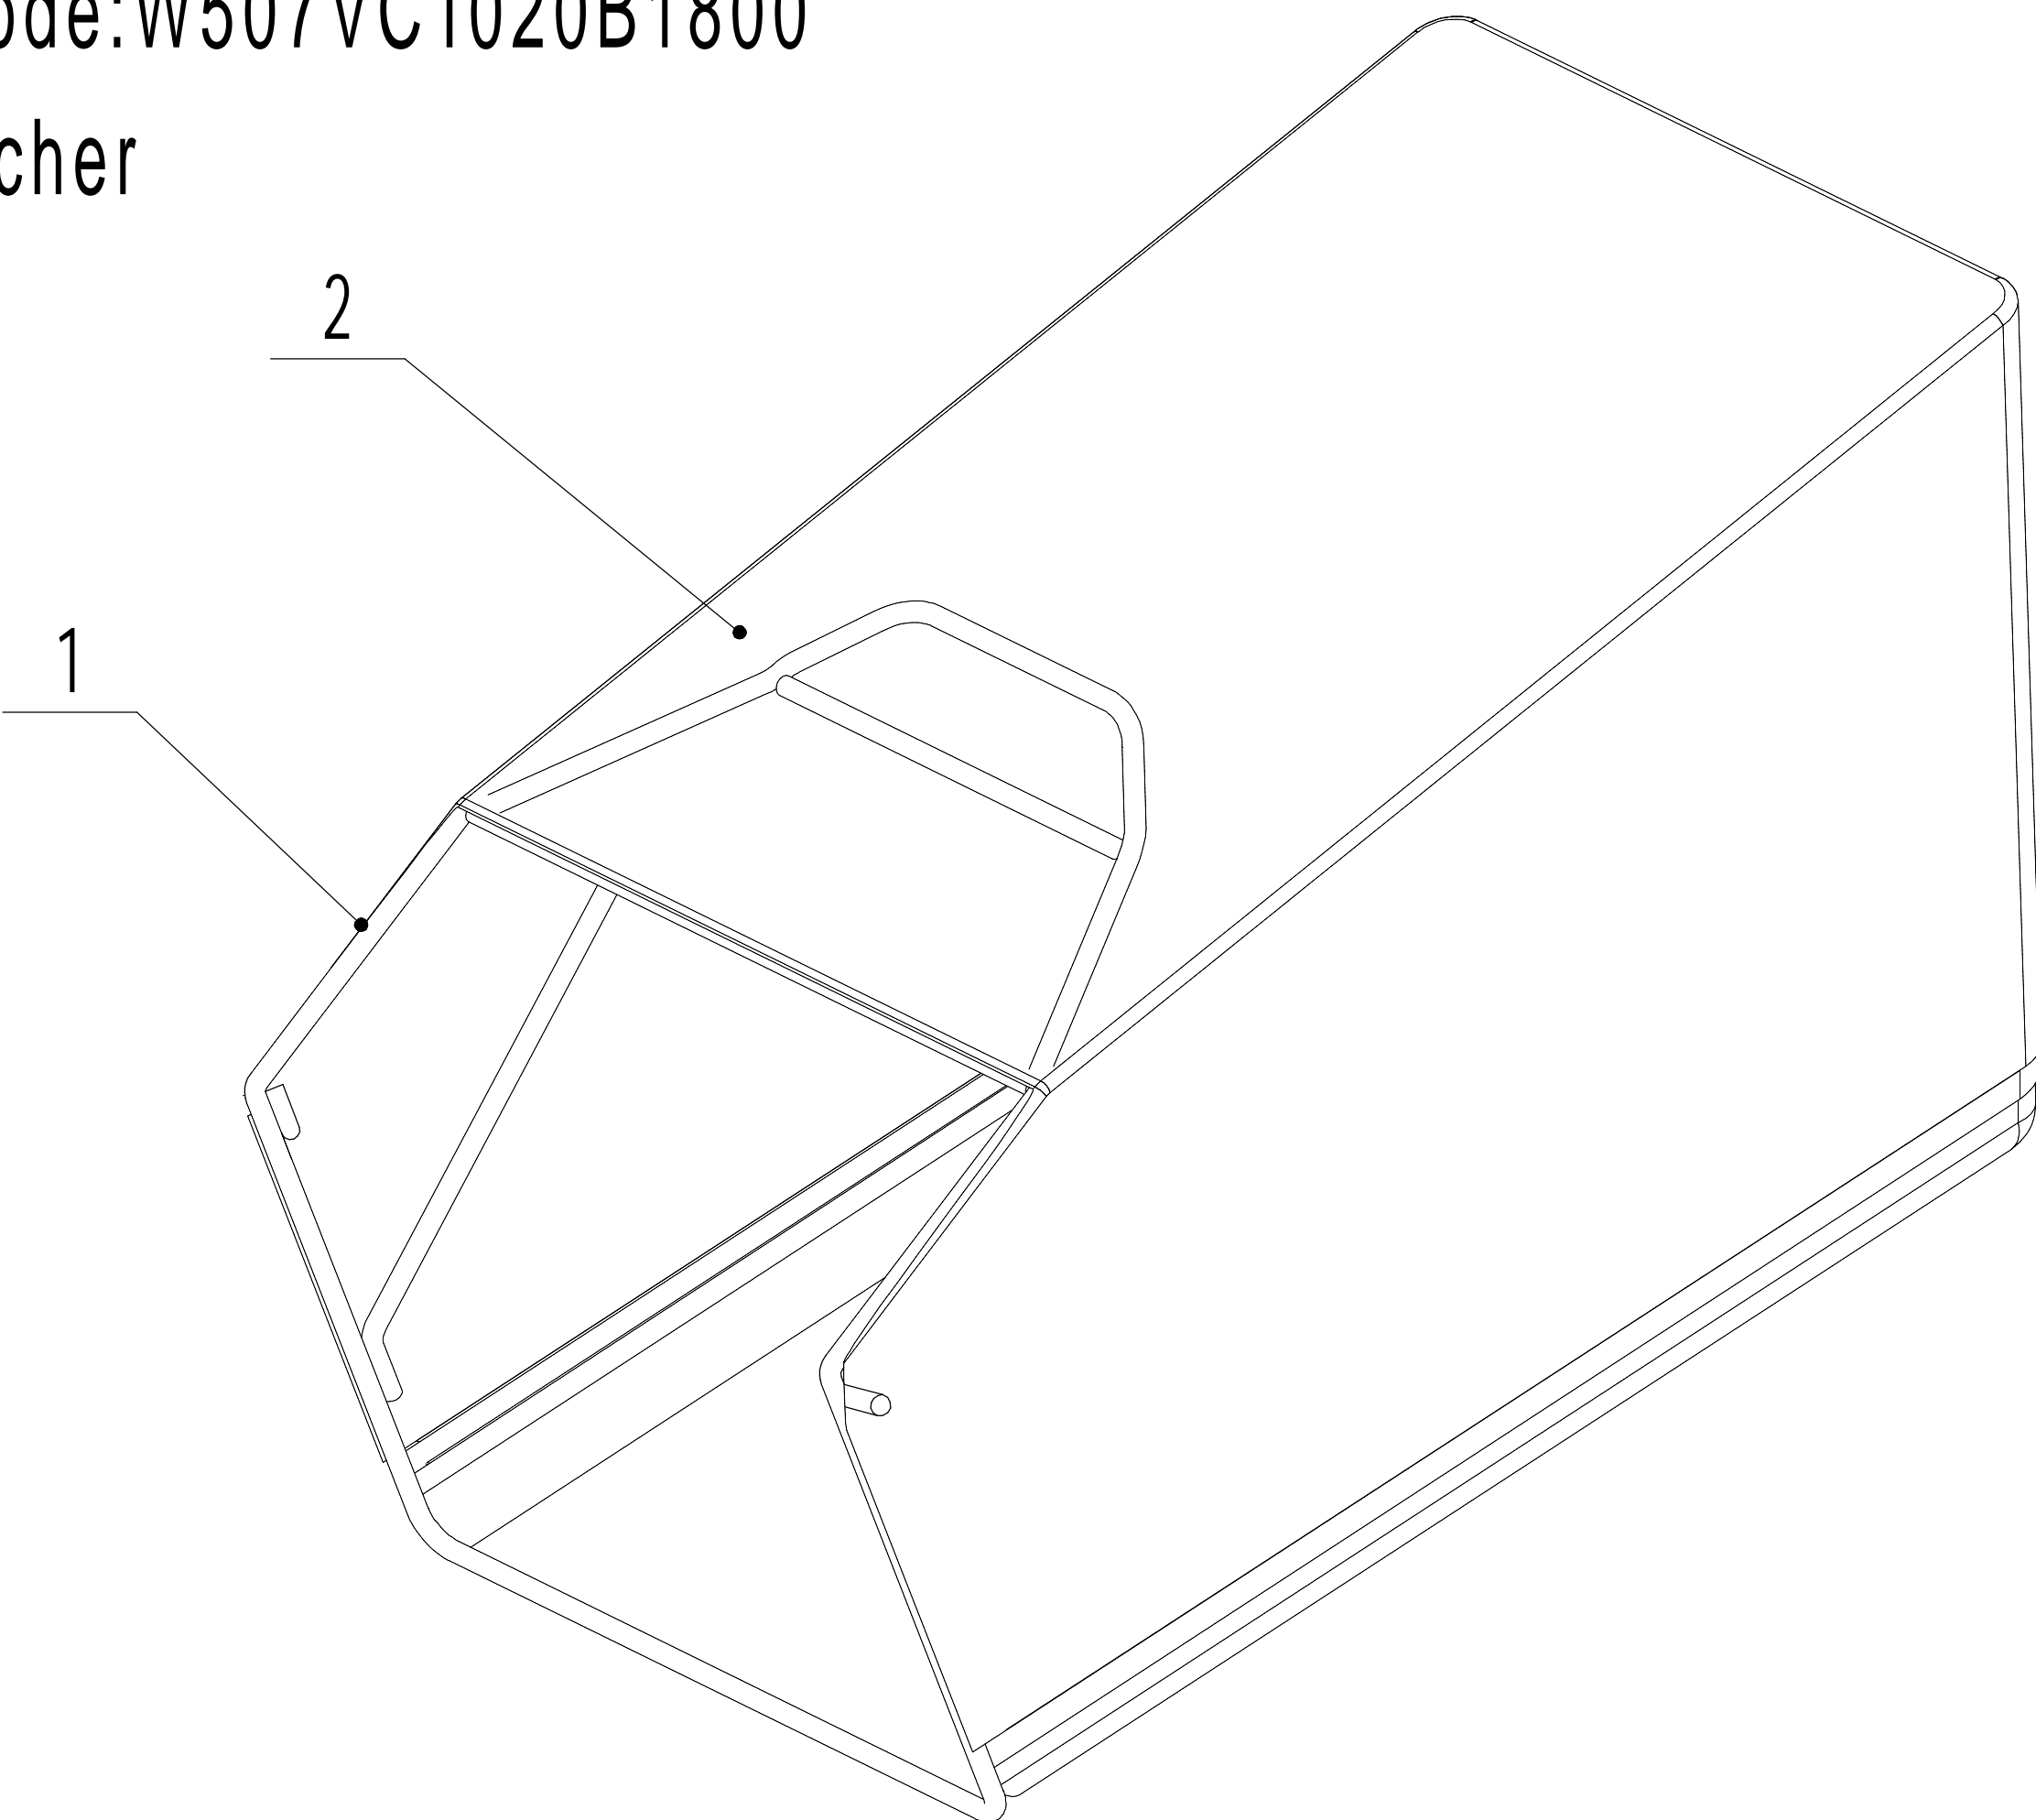

Model:WB507SC V-3IN1

Service Code:W507VCT020B1800

Grass Catcher

Part 7 - Grass Catcher Spare Parts		
No.	ID Zboží	Název
1	5020602010S/22	Frame Weldment
2	5020603010S/84	Grass Bag