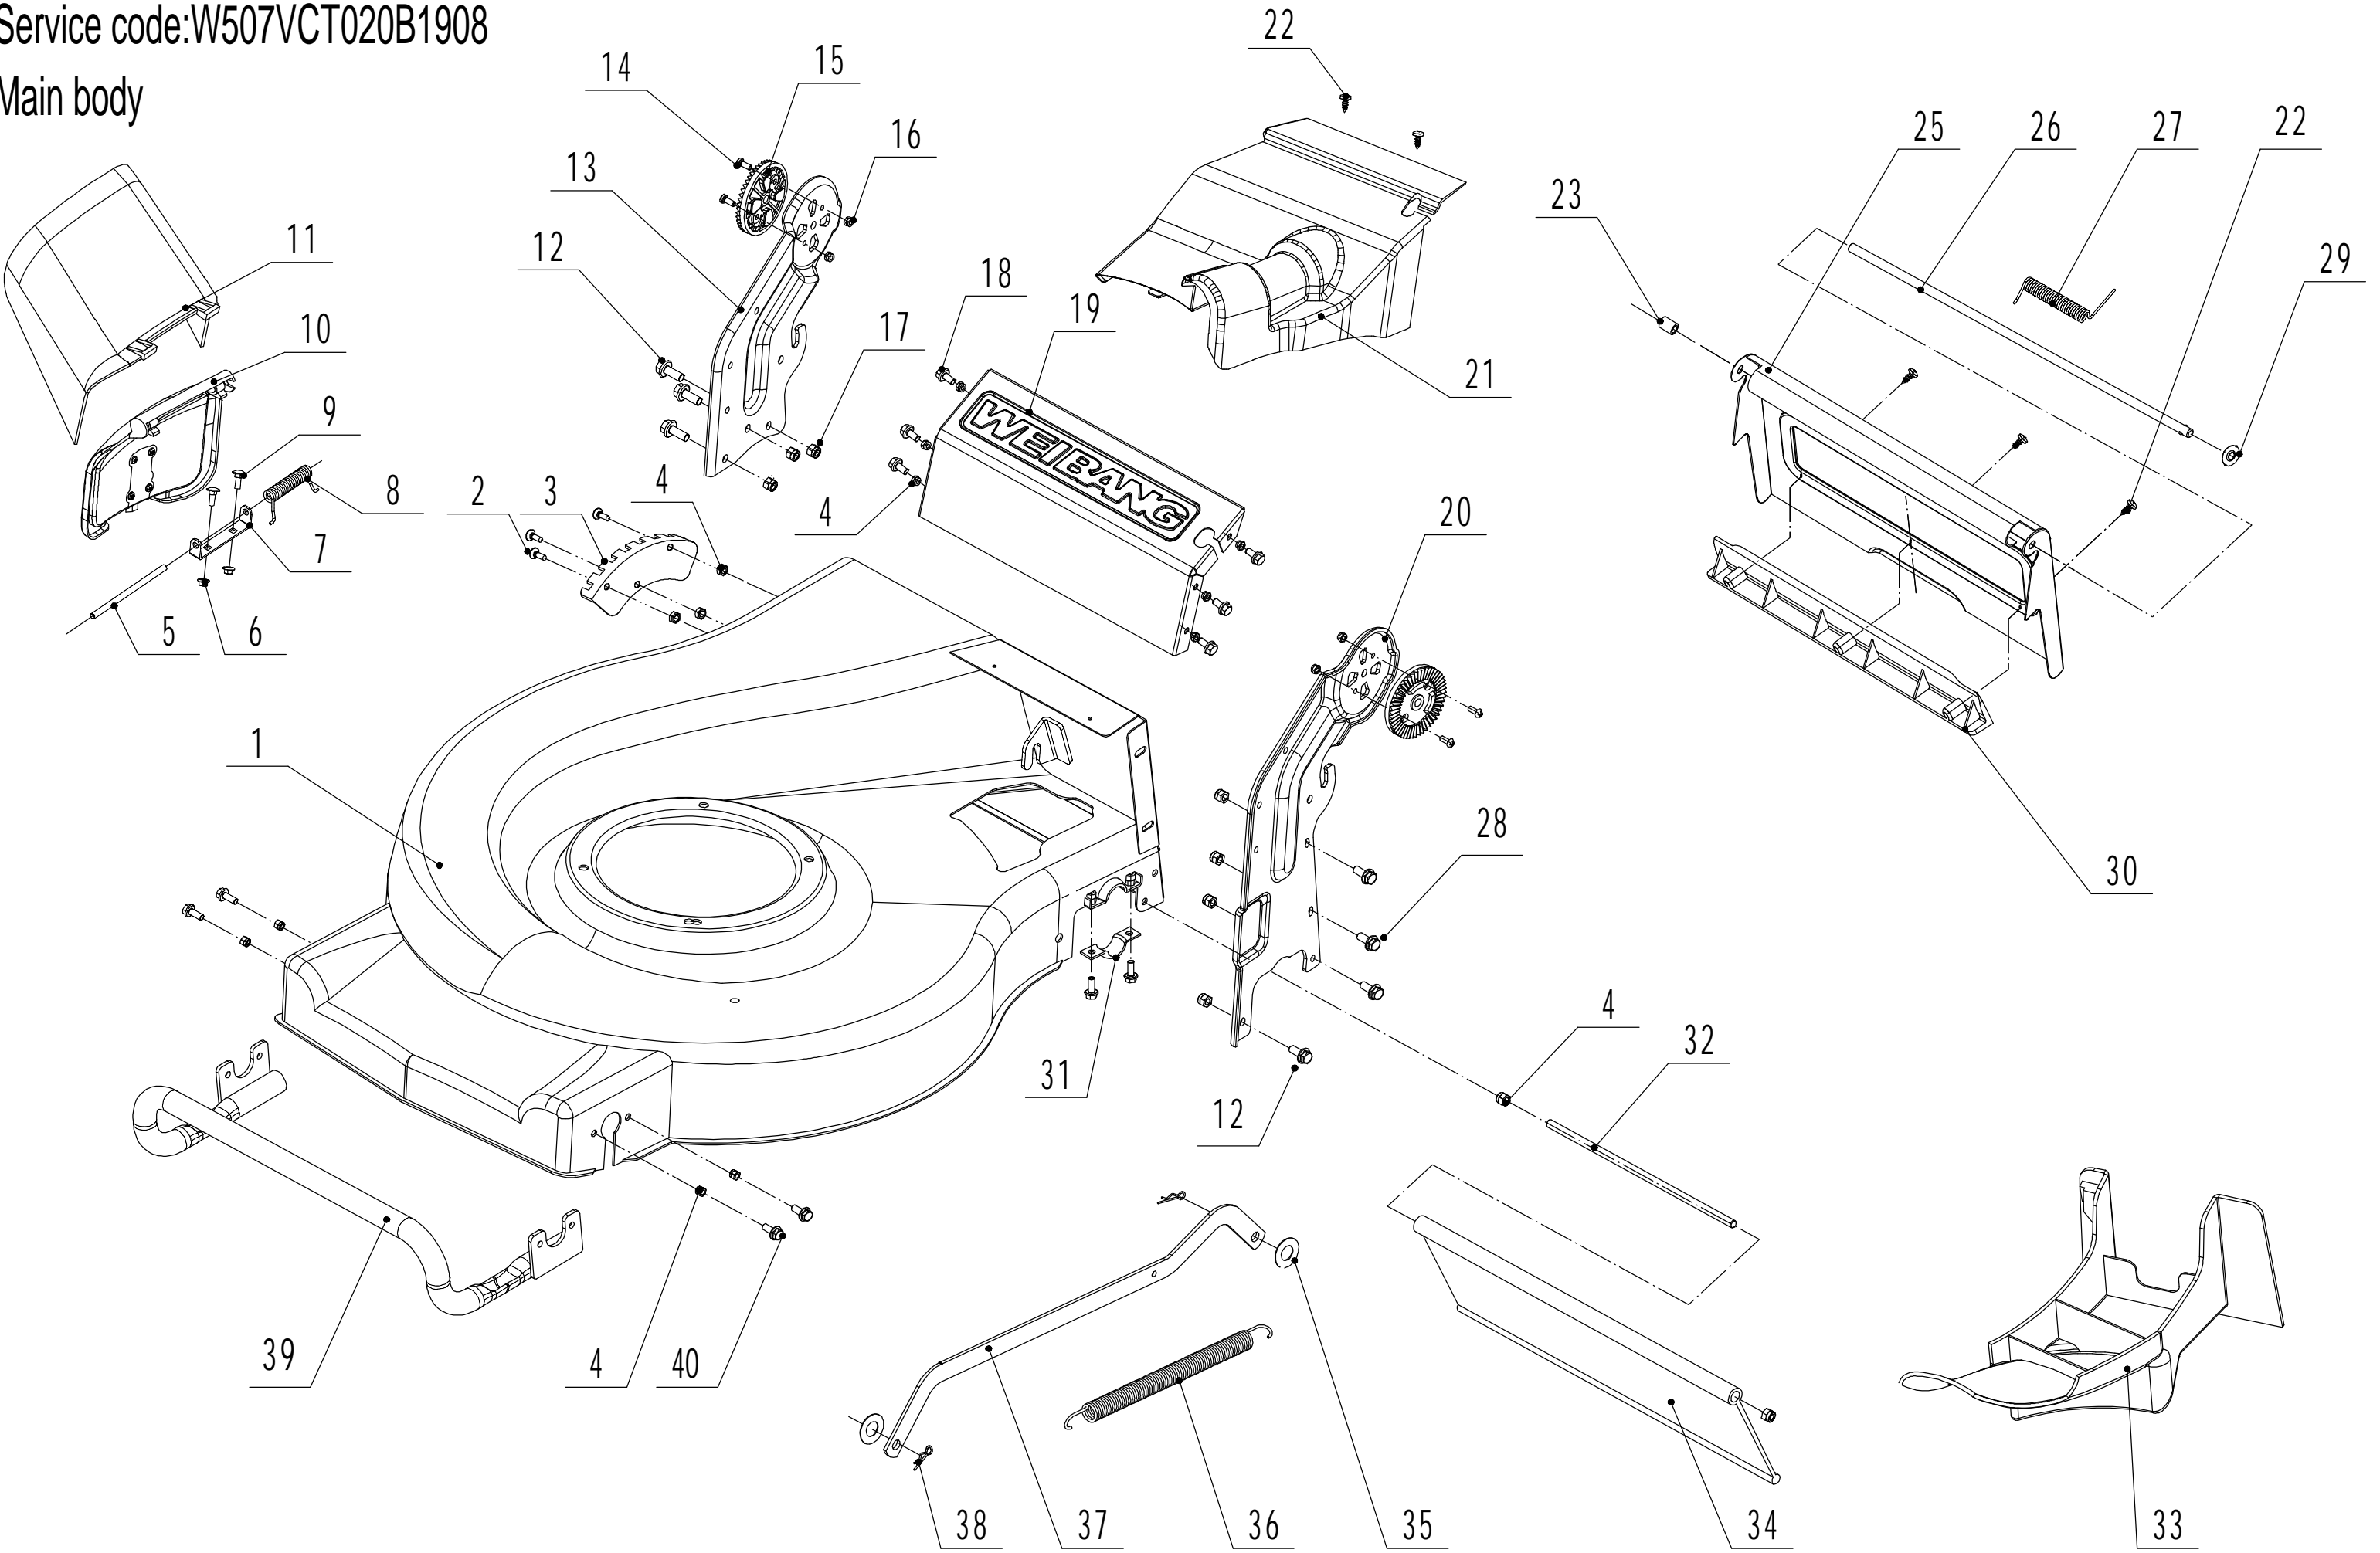

Model:WB507SC V-3IN1

Service code:W507VCT020B1908

Main body

Part 2 - Main Body Spare Parts		
No.	ID Zboží	Název
1	5020101010S/44	Chassis
2	0101006015	Screw - M6x15
3	5020131010S/01	Graduator
4	0202006000	Lock Nut - M6
5	5020120010/02	Side Discharge Cover Pivot
6	0204006000	Lock Nut - M6
7	5020118010/02	Side Discharge Cover Bracket
8	5020119010	Side Discharge Cover Spring
9	0107006014	Bolt - M6x14
10	5020121012	Side Discharge Cover Kit
11	5020122010	Side Discharge Deflector
12	0102008016	Bolt - M8x16
13	5020116020S/40	Right Handle Bracket
14	0104005012	Screw M5x12
15	AVSA000000040/22	Tooth Disc
16	0202005000	Lock Nut - M5
17	0202008000	Lock Nut - M8
18	0102006012	Bolt - M6x12
19	5020115030S/44	Connector
20	5020115020S/40	Left Handle Bracket
21	5020111010S	Upper Shield
22	0106004009	Screw - ST4.2x9.5
23	5320136010	Spacer
25	5020125050	Rear Cover
26	5320128020S/02	Rear Cover Axle
27	5020127010	Rear Cover Spring
28	0102006016	Bolt - M6x16
29	4510114030	Fix Cap
30	5020125040	Sealing Strip
31	5320114020/01	Upper Bearing Bracket
32	5020117010/02	Pivot- Trailing Flap
33	5020124010	Mulching Plug
34	4510111010	Trailing Flap
35	0301008000	Plain Washer
36	5320332010/02	Connecting Rod Spring
37	5020312010/40	Connecting Rod
38	5320333010	Check Ring
39	5020701010/40	Bumper
40	0102006018	Bolt - M6x18

Model:WB507SC V-3IN1

Service Code:W507VCT020B1908

Blade Components

Part 3 - Blade Component Spare Parts		
No.	ID Zboží	Název
1	5310112020/02	Spacer
2	5320115010	Hex Flange Bolt - 3/8x16x25
3	5310112010/02	Spacer
4	0401008000	Spring Washer Φ 8
5	0101008035	Hex Bolt - M8x35
6	4510401010	Key
7	4510402010/02	Adapter
8	5310402010	Friction Disc
9	5020405010/22	Blade
10	5310404010/02	Lock Disc
11	5310406010/04	Dish Spring
12	5320405011	Central Bolt - 3/8-24x55