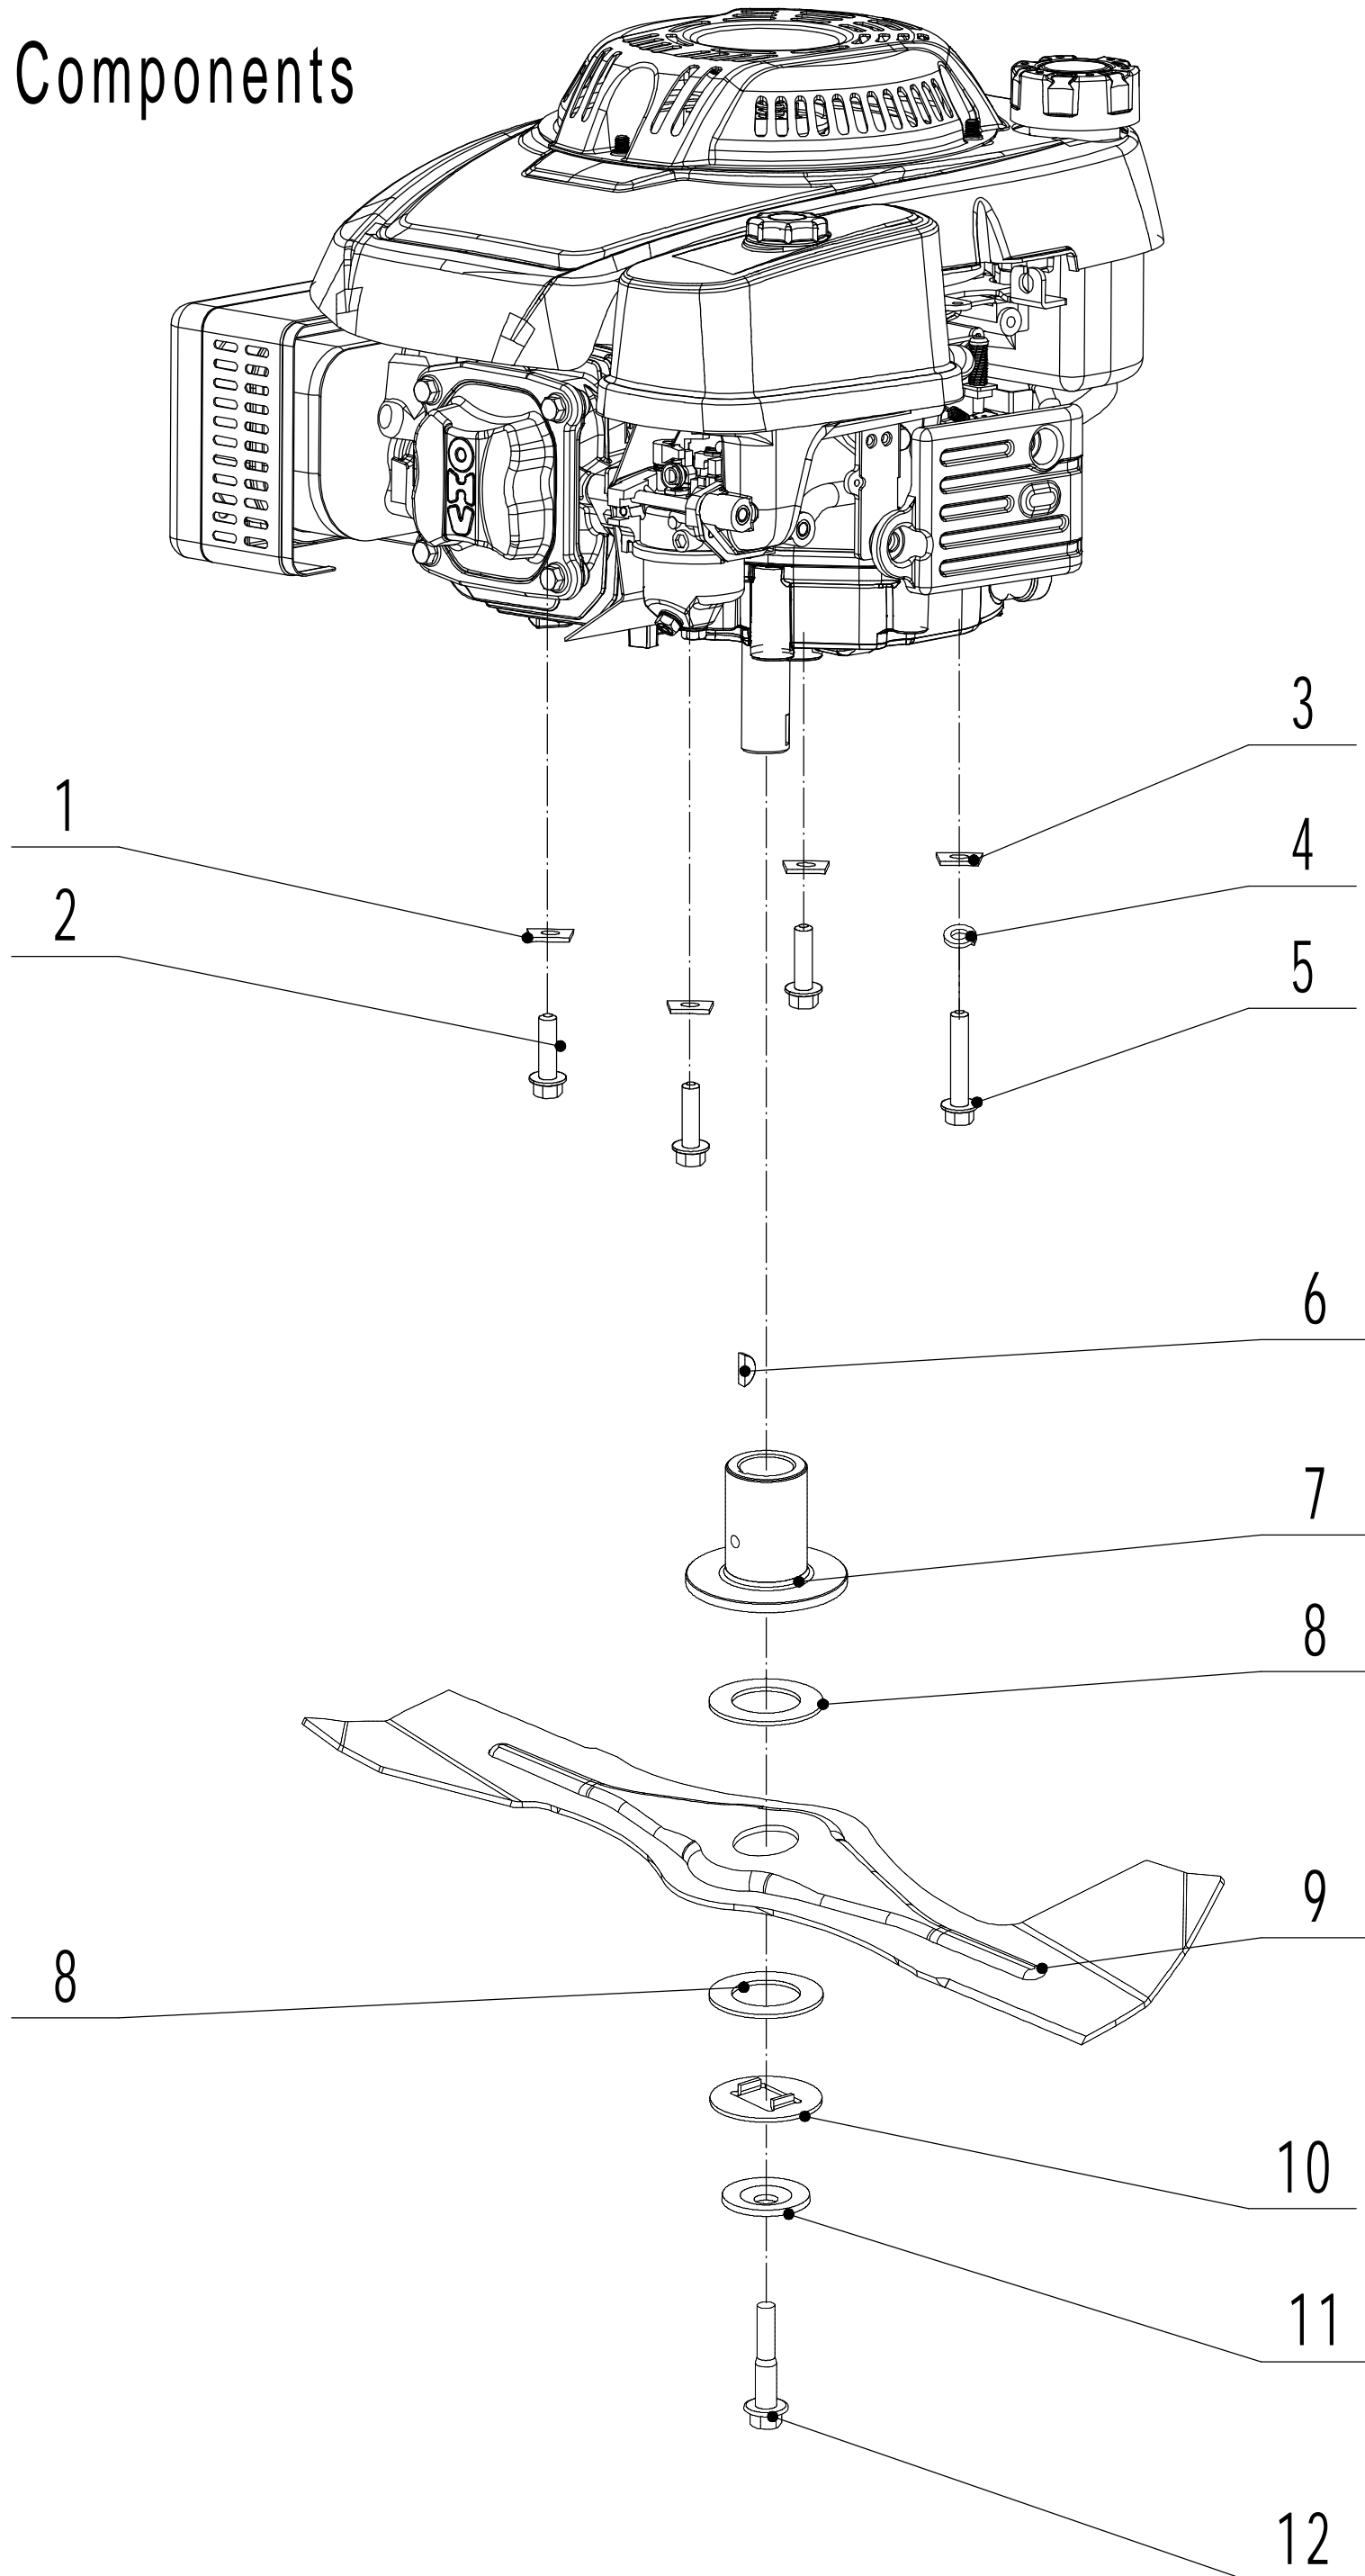

Model:WB507SC V-3IN1

Service code:W507VCT020B1908

Main body

Part 2 - Main Body Spare Parts		
No.	ID Zboží	Název
1	5020101010S/44	Chassis
2	0101006015	Screw - M6x15
3	5020131010S/01	Graduator
4	0202006000	Lock Nut - M6
5	5020120010/02	Side Discharge Cover Pivot
6	0204006000	Lock Nut - M6
7	5020118010/02	Side Discharge Cover Bracket
8	5020119010	Side Discharge Cover Spring
9	0107006014	Bolt - M6x14
10	5020121012	Side Discharge Cover Kit
11	5020122010	Side Discharge Deflector
12	0102008016	Bolt - M8x16
13	5020116020S/40	Right Handle Bracket
14	0104005012	Screw M5x12
15	AVSA000000040/22	Tooth Disc
16	0202005000	Lock Nut - M5
17	0202008000	Lock Nut - M8
18	0102006012	Bolt - M6x12
19	5020115030S/44	Connector
20	5020115020S/40	Left Handle Bracket
21	5020111010S	Upper Shield
22	0106004009	Screw - ST4.2x9.5
23	5320136010	Spacer
25	5020125050	Rear Cover
26	5320128020S/02	Rear Cover Axle
27	5020127010	Rear Cover Spring
28	0102006016	Bolt - M6x16
29	4510114030	Fix Cap
30	5020125040	Sealing Strip
31	5320114020/01	Upper Bearing Bracket
32	5020117010/02	Pivot- Trailing Flap
33	5020124010	Mulching Plug
34	4510111010	Trailing Flap
35	0301008000	Plain Washer
36	5320332010/02	Connecting Rod Spring
37	5020312010/40	Connecting Rod
38	5320333010	Check Ring
39	5020701010/40	Bumper
40	0102006018	Bolt - M6x18

Model:WB507SC V-3IN1

Service Code:W507VCT020B1908

Blade Components

Part 3 - Blade Component Spare Parts		
No.	ID Zboží	Název
1	5310112020/02	Spacer
2	5320115010	Hex Flange Bolt - 3/8x16x25
3	5310112010/02	Spacer
4	0401008000	Spring Washer Φ 8
5	0101008035	Hex Bolt - M8x35
6	4510401010	Key
7	4510402010/02	Adapter
8	5310402010	Friction Disc
9	5020405010/22	Blade
10	5310404010/02	Lock Disc
11	5310406010/04	Dish Spring
12	5320405011	Central Bolt - 3/8-24x55