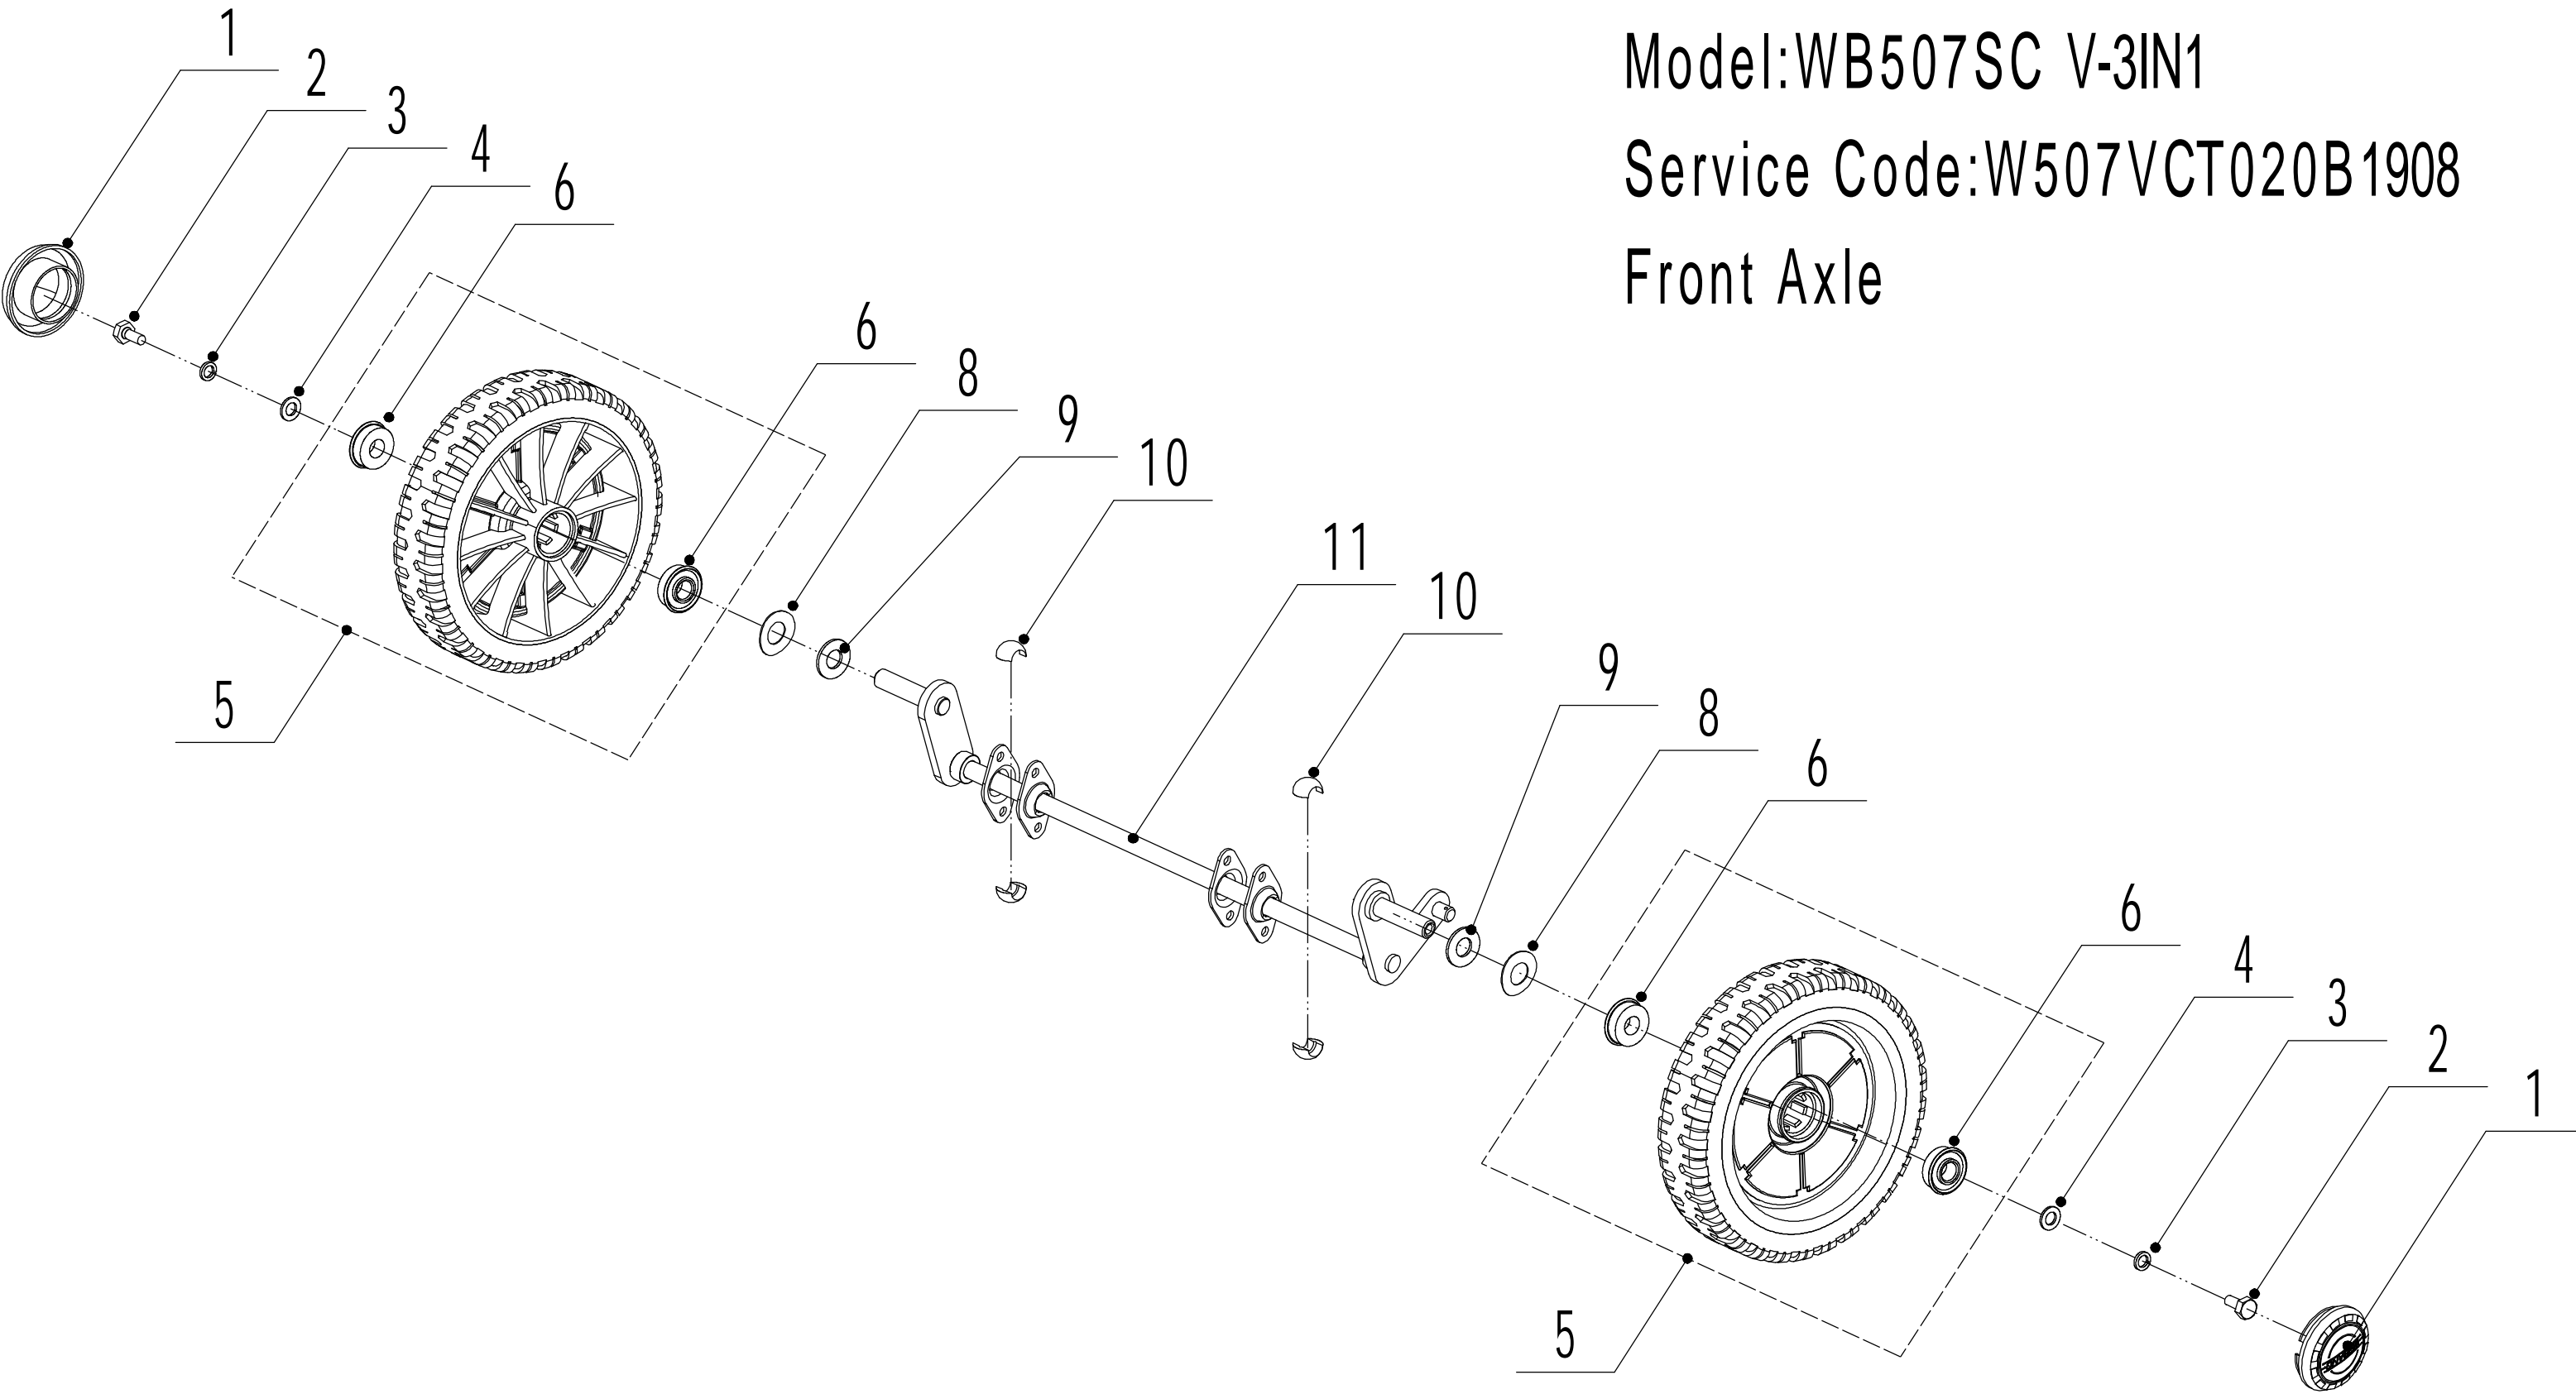

Model:WB507SC V-3IN1

Service Code:W507VCT020B1908

Blade Components

Part 3 - Blade Component Spare Parts		
No.	ID Zboží	Název
1	5310112020/02	Spacer
2	5320115010	Hex Flange Bolt - 3/8x16x25
3	5310112010/02	Spacer
4	0401008000	Spring Washer Φ 8
5	0101008035	Hex Bolt - M8x35
6	4510401010	Key
7	4510402010/02	Adapter
8	5310402010	Friction Disc
9	5020405010/22	Blade
10	5310404010/02	Lock Disc
11	5310406010/04	Dish Spring
12	5320405011	Central Bolt - 3/8-24x55

Model:WB507SC V-3IN1

Service Code:W507VCT020B1908

Front Axle

Part 4 - Front Axle Spare Parts		
No.	ID Zboží	Název
1	5310214010	Wheel Cap
2	0101008015	Bolt - M8x15
3	0401008000	Spring Washer Φ 8
4	0301006000	Spacer Φ 8
5	5310212010/40	8" Wheel
6	5310213010	Bearing
8	5310211010/02	Spacer
9	5310210010/02	Plain Washer
10	5310209010	Spherical Bearing
11	5020201010/01	Front Axle Weldment